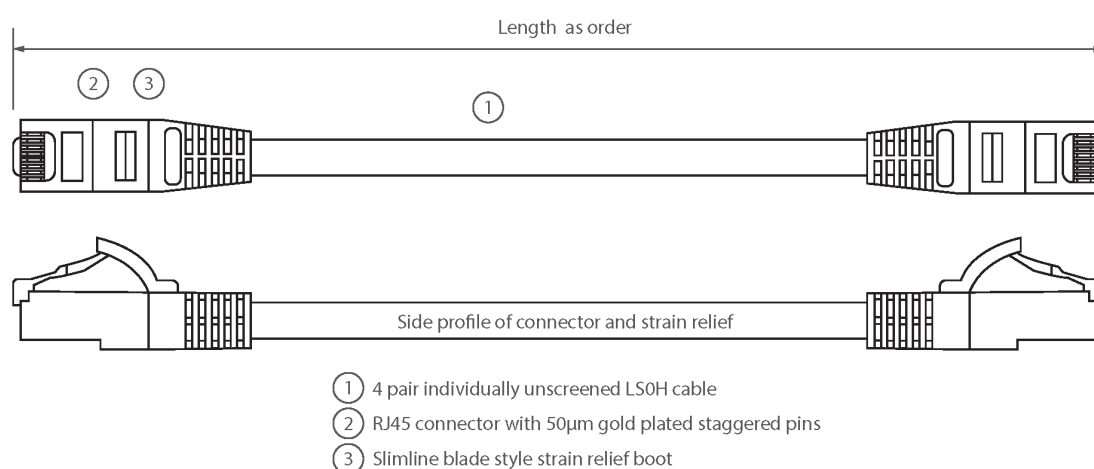

Individually packaged

"Stepped" RJ45 connector pins

T568B wiring

CIBSE TM65 Embodied Carbon: 0.522 kg CO2e

Product Overview

Excel Category 6 U/UTP patch leads are manufactured and tested to ISO 11801, EN 50173 & TIA/EIA 568 requirements for patch cord assemblies and provide optimum performance levels for structured cabling installations.

Product Specifications

Feature	Values
Cable type	U/UTP
Category	6
Length	3 m
Type of connector connection 1	RJ45 8(8)
Type of connector connection 2	RJ45 8(8)
Outer sheath colour	Red
Strain relief boot	Moulded-on
Lockable	no
Strain relief boot colour	Red

Excel Cat6 Patch Lead U/UTP Unshielded LSOH Blade Booted 3 m Red

Item Code: 100-317

excel
without compromise.

Flame retardant version	yes
Cable construction	1x4
AWG-size	24
Pin assignment	1:1

Product drawing