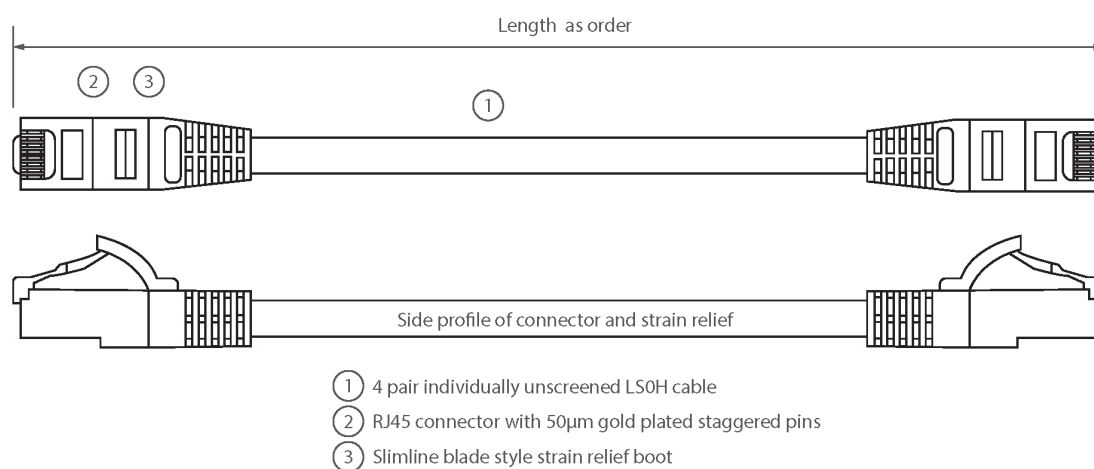

## Product Overview

Excel Category 6 U/UTP patch leads are manufactured and tested to ISO 11801, EN 50173 & TIA/EIA 568 requirements for patch cord assemblies and provide optimum performance levels for structured cabling installations.

## Product Specifications

Feature	Values
Cable type	U/UTP
Category	6
Length	3 m
Type of connector connection 1	RJ45 8(8)
Type of connector connection 2	RJ45 8(8)
Outer sheath colour	Red
Strain relief boot	Moulded-on
Lockable	no
Strain relief boot colour	Red

# Excel Cat6 Patch Lead U/UTP Unshielded LSOH Blade Booted 3 m Red

Item Code: 100-317

**excel**  
without compromise.

Flame retardant version	yes
Cable construction	1x4
AWG-size	24
Pin assignment	1:1

## Product drawing