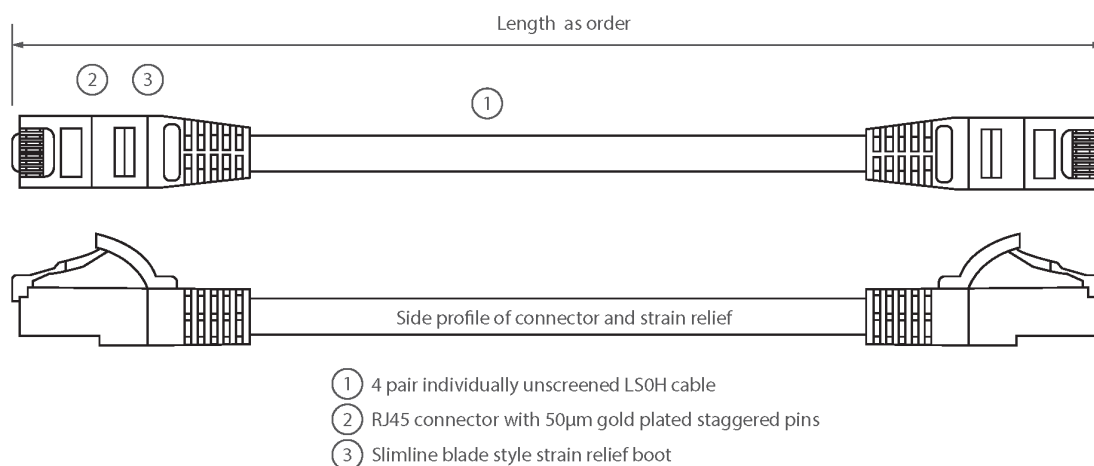

✕ Individually packaged

✕ "Stepped" RJ45 connector pins

✕ T568B wiring

✕ CIBSE TM65 Embodied Carbon: 0.522 kg CO2e

Product Overview

Excel Category 6 U/UTP patch leads are manufactured and tested to ISO 11801, EN 50173 & TIA/EIA 568 requirements for patch cord assemblies and provide optimum performance levels for structured cabling installations.

Product Specifications

Feature	Values
Cable type	U/UTP
Category	6
Length	3 m
Type of connector connection 1	RJ45 8(8)
Type of connector connection 2	RJ45 8(8)
Outer sheath colour	Red
Strain relief boot	Moulded-on
Lockable	no
Strain relief boot colour	Red
Flame retardant version	yes

Excel Cat6 Patch Lead U/UTP Unshielded LSOH Blade Booted 3 m Red

Item Code: 100-317

excel
without compromise.

Cable construction	1x4
AWG-size	24
Pin assignment	1:1

Product drawing

Standards

Applicable standard	Detail
ISO/IEC 11801-1:2017	Information technology - Generic cabling for customer premises: Part 1 General Requirements
EN 50173-1:2018	Information technology. Generic cabling systems - General requirements
ANSI/TIA 568-2.D	Balanced Twisted-Pair Telecommunications Cabling and Components Standards
IEC 61156-5:2009+AMD1:2012 CSV	Multicore and symmetrical pair/quad cables for digital communications - Part 5: Symmetrical pair/quad cables with transmission characteristics up to 1 000 MHz - Horizontal floor wiring - Sectional specification
IEC 60332-1-2:2004	Tests on electric and optical fibre cables under fire conditions. Test for vertical flame propagation for a single insulated wire or cable. Procedure for 1 kW pre-mixed flame
IEC 61034-2:2005+A1:2013	Measurement of smoke density of cables burning under defined conditions - Part 2: Test procedure and requirements