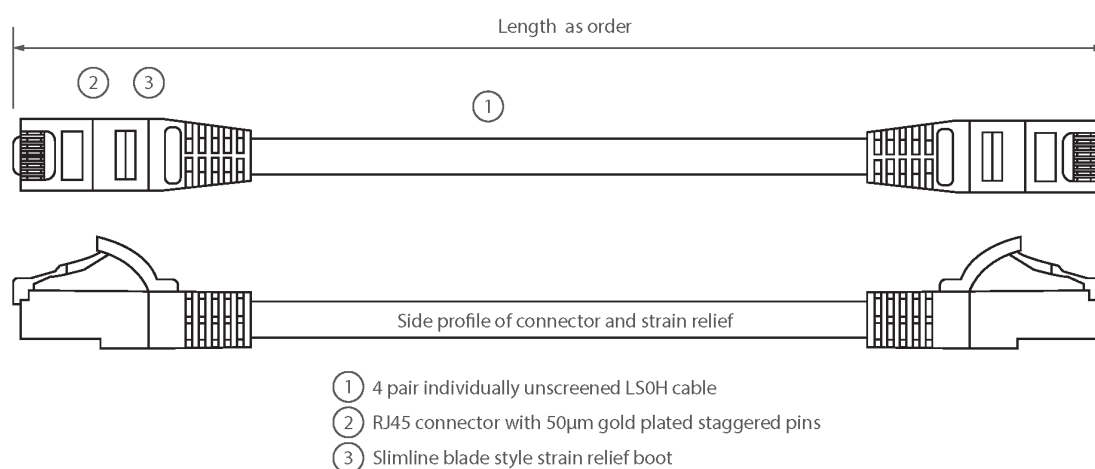

## Product Overview

Excel Category 6 U/UTP patch leads are manufactured and tested to ISO 11801, EN 50173 & TIA/EIA 568 requirements for patch cord assemblies and provide optimum performance levels for structured cabling installations.

## Product Specifications

Feature	Values
Cable type	U/UTP
Category	6
Length	3 m
Type of connector connection 1	RJ45 8(8)
Type of connector connection 2	RJ45 8(8)
Outer sheath colour	Red
Strain relief boot	Moulded-on
Lockable	no
Strain relief boot colour	Red
Flame retardant version	yes

# Excel Cat6 Patch Lead U/UTP Unshielded LSOH Blade Booted 3 m Red

Item Code: 100-317

**excel**  
without compromise.

Cable construction	1x4
AWG-size	24
Pin assignment	1:1

## Product drawing