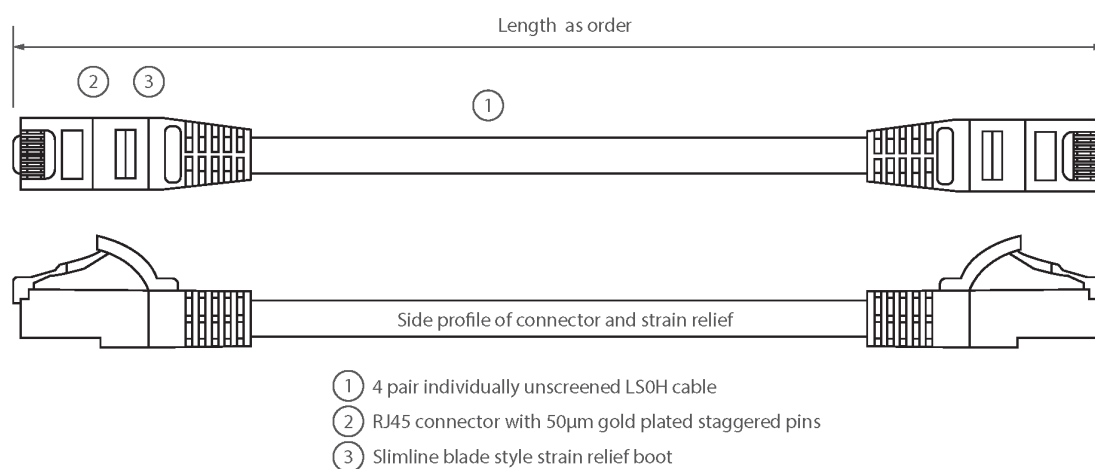

LSOH outer sheath

"Stepped" RJ45 connector pins

CIBSE TM65 Embodied Carbon: 1.003 kg CO2e

Product Overview

Excel Category 6 U/UTP patch leads are manufactured and tested to ISO 11801, EN 50173 & TIA/EIA 568 requirements for patch cord assemblies and provide optimum performance levels for structured cabling installations.

Product Specifications

Feature	Values
Cable type	U/UTP
Category	6
Length	6 m
Type of connector connection 1	RJ45 8(8)
Type of connector connection 2	RJ45 8(8)
Outer sheath colour	Grey
Strain relief boot	Moulded-on
Lockable	no
Strain relief boot colour	Grey

Excel Cat6 Patch Lead U/UTP Unshielded LSOH Blade Booted 6 m Grey

Item Code: 100-318

excel
without compromise.

Flame retardant version	yes
Cable construction	1x4
AWG-size	24
Pin assignment	1:1

Product drawing