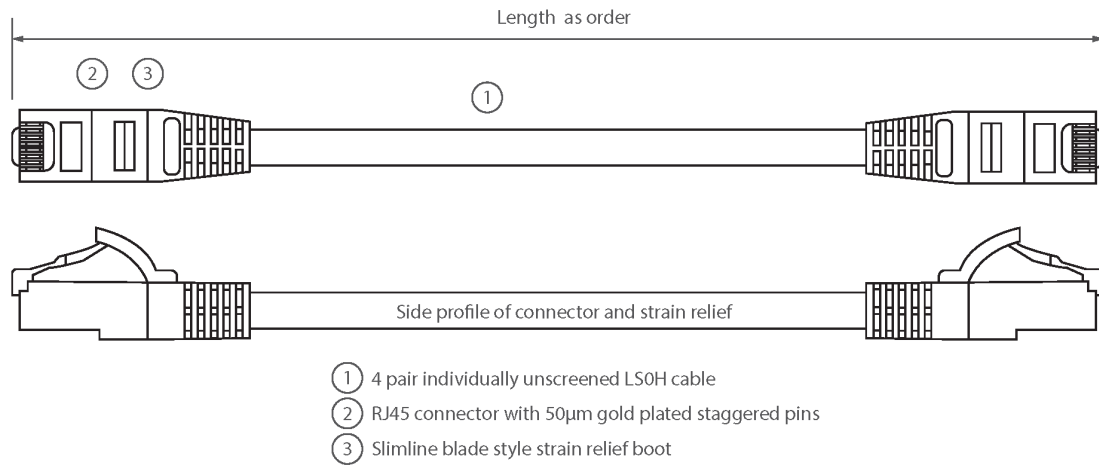

✘ Individually packaged

✘ "Stepped" RJ45 connector pins

✘ T568B wiring

✘ CIBSE TM65 Embodied Carbon: 0.842 kg CO2e

Product Overview

Excel Category 6 U/UTP patch leads are manufactured and tested to ISO 11801, EN 50173 & TIA/EIA 568 requirements for patch cord assemblies and provide optimum performance levels for structured cabling installations.

Product Specifications

Feature	Values
Cable type	U/UTP
Category	6
Length	5 m
Type of connector connection 1	RJ45 8(8)
Type of connector connection 2	RJ45 8(8)
Outer sheath colour	Red
Strain relief boot	Moulded-on
Lockable	no
Strain relief boot colour	Red
Flame retardant version	yes

Excel Cat6 Patch Lead U/UTP Unshielded LSOH Blade Booted 5 m Red

Item Code: 100-319

Cable construction	1x4
AWG-size	24
Pin assignment	1:1

Product drawing

Standards

Applicable standard	Detail
ISO/IEC 11801-1:2017	Information technology - Generic cabling for customer premises: Part 1 General Requirements
EN 50173-1:2018	Information technology. Generic cabling systems - General requirements
ANSI/TIA 568-2.D	Balanced Twisted-Pair Telecommunications Cabling and Components Standards
IEC 61156-5:2009+AMD1:2012 CSV	Multicore and symmetrical pair/quad cables for digital communications - Part 5: Symmetrical pair/quad cables with transmission characteristics up to 1 000 MHz - Horizontal floor wiring - Sectional specification
IEC 60332-1-2:2004	Tests on electric and optical fibre cables under fire conditions. Test for vertical flame propagation for a single insulated wire or cable. Procedure for 1 kW pre-mixed flame
IEC 61034-2:2005+A1:2013	Measurement of smoke density of cables burning under defined conditions - Part 2: Test procedure and requirements