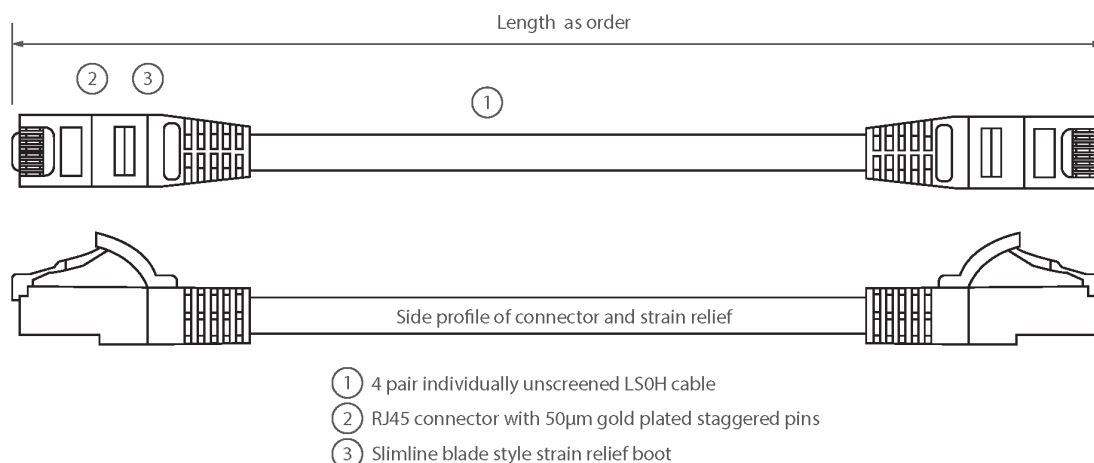

Excel Cat6 Patch Lead U/UTP Unshielded LSOH Blade Booted 2 m Green

Item Code: 100-321

excel
without compromise.

Strain relief boot colour	Green
Flame retardant version	yes
Cable construction	1x4
AWG-size	24
Pin assignment	1:1

Product drawing

Standards

Applicable standard	Detail
ISO/IEC 11801-1:2017	Information technology - Generic cabling for customer premises: Part 1 General Requirements
EN 50173-1:2018	Information technology. Generic cabling systems - General requirements
ANSI/TIA 568-2.D	Balanced Twisted-Pair Telecommunications Cabling and Components Standards
IEC 61156-5:2009+AMD1:2012 CSV	Multicore and symmetrical pair/quad cables for digital communications - Part 5: Symmetrical pair/quad cables with transmission characteristics up to 1 000 MHz - Horizontal floor wiring - Sectional specification
IEC 60332-1-2:2004	Tests on electric and optical fibre cables under fire conditions. Test for vertical flame propagation for a single insulated wire or cable. Procedure for 1 kW pre-mixed flame