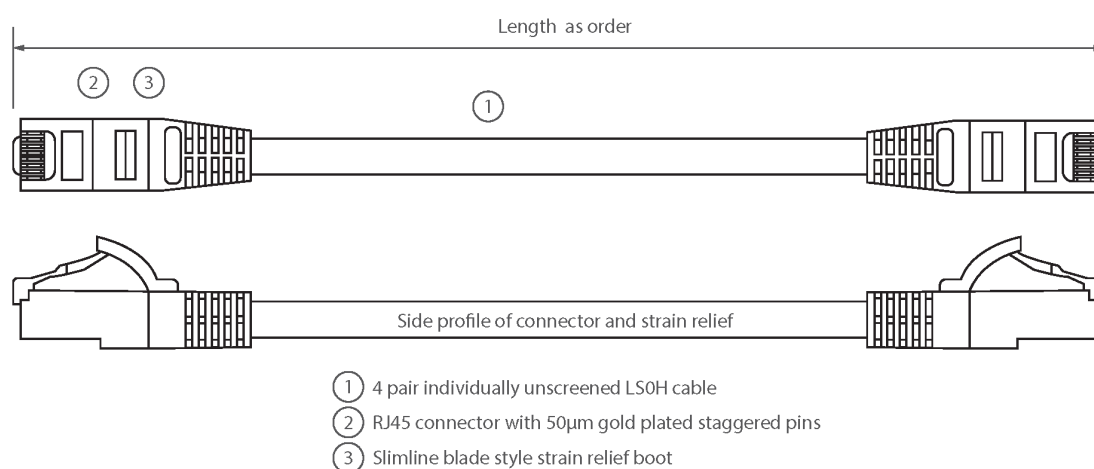

✕ Individually packaged

✕ "Stepped" RJ45 connector pins

✕ T568B wiring

✕ CIBSE TM65 Embodied Carbon: 0.522 kg CO2e

Product Overview

Excel Category 6 U/UTP patch leads are manufactured and tested to ISO 11801, EN 50173 & TIA/EIA 568 requirements for patch cord assemblies and provide optimum performance levels for structured cabling installations.

Product Specifications

Feature	Values
Cable type	U/UTP
Category	6
Length	3 m
Type of connector connection 1	RJ45 8(8)
Type of connector connection 2	RJ45 8(8)
Outer sheath colour	Green
Strain relief boot	Moulded-on
Lockable	no
Strain relief boot colour	Green
Flame retardant version	yes

Excel Cat6 Patch Lead U/UTP Unshielded LSOH Blade Booted 3 m Green

Item Code: 100-322

excel
without compromise.

Cable construction	1x4
AWG-size	24
Pin assignment	1:1

Product drawing

Standards

Applicable standard	Detail
ISO/IEC 11801-1:2017	Information technology - Generic cabling for customer premises: Part 1 General Requirements
EN 50173-1:2018	Information technology. Generic cabling systems - General requirements
ANSI/TIA 568-2.D	Balanced Twisted-Pair Telecommunications Cabling and Components Standards
IEC 61156-5:2009+AMD1:2012 CSV	Multicore and symmetrical pair/quad cables for digital communications - Part 5: Symmetrical pair/quad cables with transmission characteristics up to 1 000 MHz - Horizontal floor wiring - Sectional specification
IEC 60332-1-2:2004	Tests on electric and optical fibre cables under fire conditions. Test for vertical flame propagation for a single insulated wire or cable. Procedure for 1 kW pre-mixed flame
IEC 61034-2:2005+A1:2013	Measurement of smoke density of cables burning under defined conditions - Part 2: Test procedure and requirements