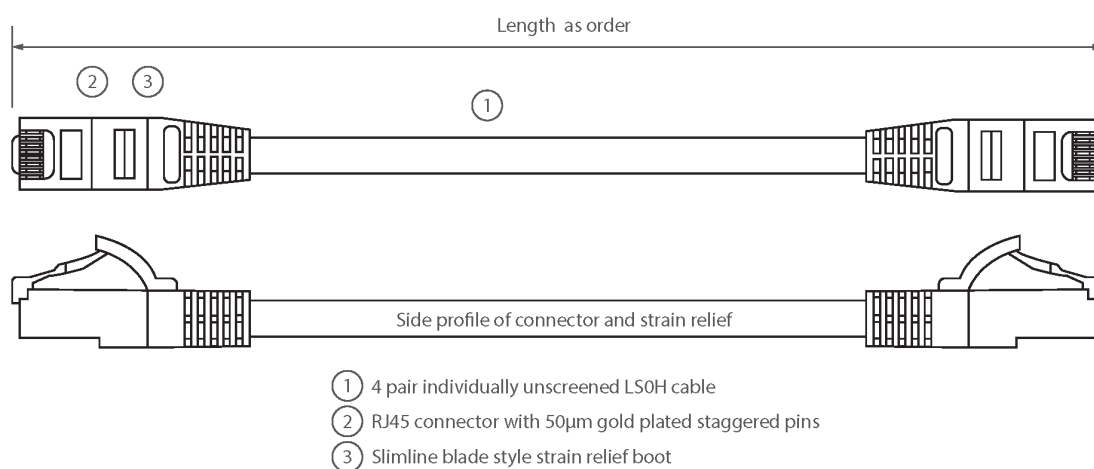

## Product Overview

Excel Category 6 U/UTP patch leads are manufactured and tested to ISO 11801, EN 50173 & TIA/EIA 568 requirements for patch cord assemblies and provide optimum performance levels for structured cabling installations.

## Product Specifications

Feature	Values
Cable type	U/UTP
Category	6
Length	6 m
Type of connector connection 1	RJ45 8(8)
Type of connector connection 2	RJ45 8(8)
Outer sheath colour	Red
Strain relief boot	Moulded-on
Lockable	no
Strain relief boot colour	Red

# Excel Cat6 Patch Lead U/UTP Unshielded LSOH Blade Booted 6 m Red

Item Code: 100-323

**excel**  
without compromise.

Flame retardant version	yes
Cable construction	1x4
AWG-size	24
Pin assignment	1:1

## Product drawing