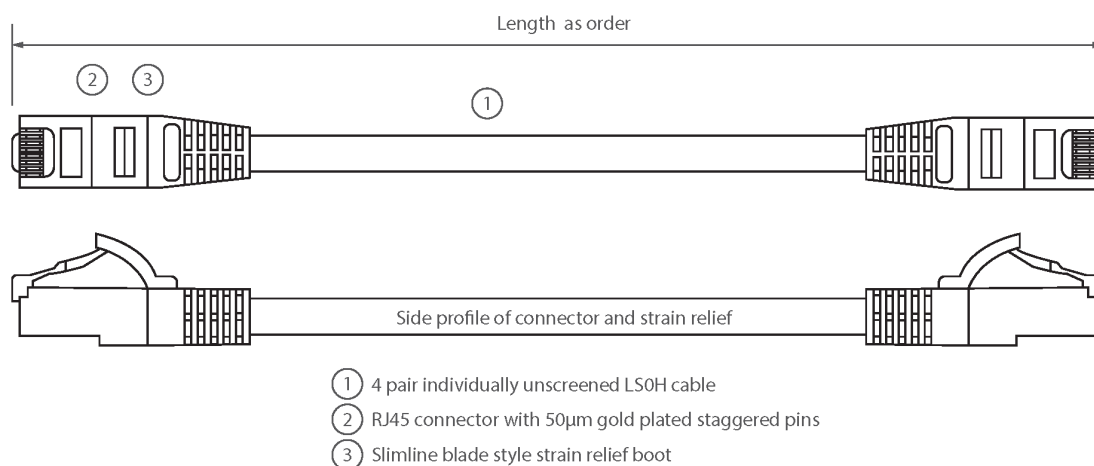

✕ Individually packaged

✕ "Stepped" RJ45 connector pins

✕ T568B wiring

✕ CIBSE TM65 Embodied Carbon: 0.203 kg CO2e

Product Overview

Excel Category 6 U/UTP patch leads are manufactured and tested to ISO 11801, EN 50173 & TIA/EIA 568 requirements for patch cord assemblies and provide optimum performance levels for structured cabling installations.

Product Specifications

Feature	Values
Cable type	U/UTP
Category	6
Length	1 m
Type of connector connection 1	RJ45 8(8)
Type of connector connection 2	RJ45 8(8)
Outer sheath colour	Blue
Strain relief boot	Moulded-on
Lockable	no
Strain relief boot colour	Blue
Flame retardant version	yes

Excel Cat6 Patch Lead U/UTP Unshielded LSOH Blade Booted 1 m Blue

Item Code: 100-325

excel
without compromise.

Cable construction	1x4
AWG-size	24
Pin assignment	1:1

Product drawing

Standards

Applicable standard	Detail
ISO/IEC 11801-1:2017	Information technology - Generic cabling for customer premises: Part 1 General Requirements
EN 50173-1:2018	Information technology. Generic cabling systems - General requirements
ANSI/TIA 568-2.D	Balanced Twisted-Pair Telecommunications Cabling and Components Standards
IEC 61156-5:2009+AMD1:2012 CSV	Multicore and symmetrical pair/quad cables for digital communications - Part 5: Symmetrical pair/quad cables with transmission characteristics up to 1 000 MHz - Horizontal floor wiring - Sectional specification
IEC 60332-1-2:2004	Tests on electric and optical fibre cables under fire conditions. Test for vertical flame propagation for a single insulated wire or cable. Procedure for 1 kW pre-mixed flame
IEC 61034-2:2005+A1:2013	Measurement of smoke density of cables burning under defined conditions - Part 2: Test procedure and requirements