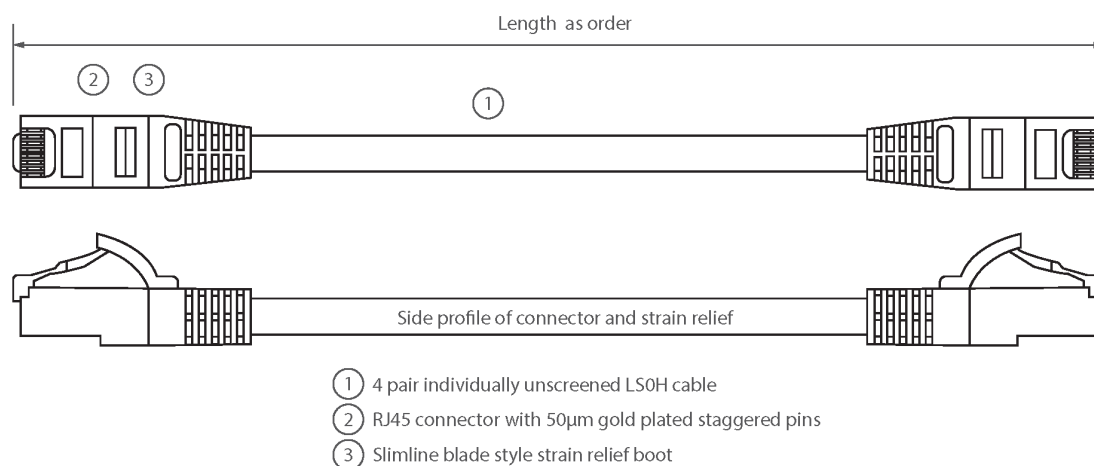

✕ LSOH outer sheath

✕ "Stepped" RJ45 connector pins

✕ CIBSE TM65 Embodied Carbon: 1.003 kg CO2e

Product Overview

Excel Category 6 U/UTP patch leads are manufactured and tested to ISO 11801, EN 50173 & TIA/EIA 568 requirements for patch cord assemblies and provide optimum performance levels for structured cabling installations.

Product Specifications

Feature	Values
Cable type	U/UTP
Category	6
Length	6 m
Type of connector connection 1	RJ45 8(8)
Type of connector connection 2	RJ45 8(8)
Outer sheath colour	Green
Strain relief boot	Moulded-on
Lockable	no
Strain relief boot colour	Green
Flame retardant version	yes

Excel Cat6 Patch Lead U/UTP Unshielded LSOH Blade Booted 6 m Green

Item Code: 100-328

excel
without compromise.

Cable construction	1x4
AWG-size	24
Pin assignment	1:1

Product drawing

Standards

Applicable standard	Detail
ISO/IEC 11801-1:2017	Information technology - Generic cabling for customer premises: Part 1 General Requirements
EN 50173-1:2018	Information technology. Generic cabling systems - General requirements
ANSI/TIA 568-2.D	Balanced Twisted-Pair Telecommunications Cabling and Components Standards
IEC 61156-5:2009+AMD1:2012 CSV	Multicore and symmetrical pair/quad cables for digital communications - Part 5: Symmetrical pair/quad cables with transmission characteristics up to 1 000 MHz - Horizontal floor wiring - Sectional specification
IEC 60332-1-2:2004	Tests on electric and optical fibre cables under fire conditions. Test for vertical flame propagation for a single insulated wire or cable. Procedure for 1 kW pre-mixed flame
IEC 61034-2:2005+A1:2013	Measurement of smoke density of cables burning under defined conditions - Part 2: Test procedure and requirements