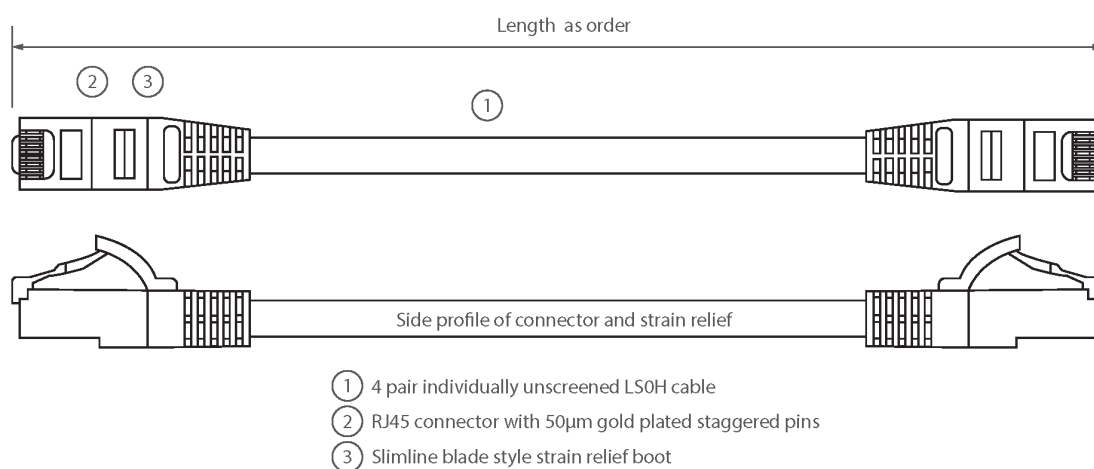

LSOH outer sheath

"Stepped" RJ45 connector pins

CIBSE TM65 Embodied Carbon: 1.003 kg CO2e

Product Overview

Excel Category 6 U/UTP patch leads are manufactured and tested to ISO 11801, EN 50173 & TIA/EIA 568 requirements for patch cord assemblies and provide optimum performance levels for structured cabling installations.

Product Specifications

Feature	Values
Cable type	U/UTP
Category	6
Length	6 m
Type of connector connection 1	RJ45 8(8)
Type of connector connection 2	RJ45 8(8)
Outer sheath colour	Green
Strain relief boot	Moulded-on
Lockable	no
Strain relief boot colour	Green

Excel Cat6 Patch Lead U/UTP Unshielded LSOH Blade Booted 6 m Green

Item Code: 100-328

excel
without compromise.

Flame retardant version	yes
Cable construction	1x4
AWG-size	24
Pin assignment	1:1

Product drawing