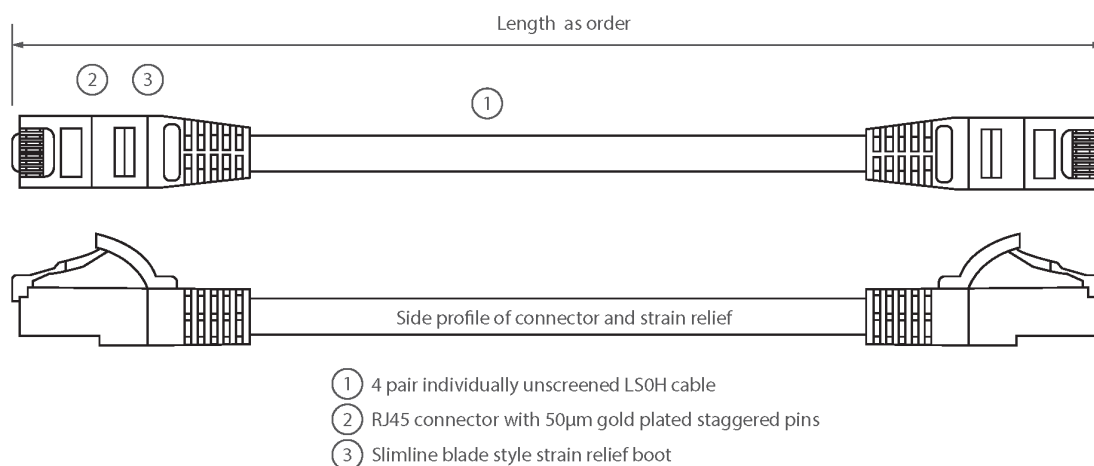

✕ LSOH outer sheath

✕ "Stepped" RJ45 connector pins

✕ CIBSE TM65 Embodied Carbon: 1.003 kg CO2e

Product Overview

Excel Category 6 U/UTP patch leads are manufactured and tested to ISO 11801, EN 50173 & TIA/EIA 568 requirements for patch cord assemblies and provide optimum performance levels for structured cabling installations.

Product Specifications

Feature	Values
Cable type	U/UTP
Category	6
Length	6 m
Type of connector connection 1	RJ45 8(8)
Type of connector connection 2	RJ45 8(8)
Outer sheath colour	Green
Strain relief boot	Moulded-on
Lockable	no
Strain relief boot colour	Green
Flame retardant version	yes

Excel Cat6 Patch Lead U/UTP Unshielded LSOH Blade Booted 6 m Green

Item Code: 100-328

excel
without compromise.

Cable construction	1x4
AWG-size	24
Pin assignment	1:1

Product drawing

Standards

Applicable standard	Detail
ISO/IEC 11801-1:2017	Information technology - Generic cabling for customer premises: Part 1 General Requirements
EN 50173-1:2018	Information technology. Generic cabling systems - General requirements
ANSI/TIA 568-2.D	Balanced Twisted-Pair Telecommunications Cabling and Components Standards
IEC 61156-5:2009+AMD1:2012 CSV	Multicore and symmetrical pair/quad cables for digital communications - Part 5: Symmetrical pair/quad cables with transmission characteristics up to 1 000 MHz - Horizontal floor wiring - Sectional specification
IEC 60332-1-2:2004	Tests on electric and optical fibre cables under fire conditions. Test for vertical flame propagation for a single insulated wire or cable. Procedure for 1 kW pre-mixed flame
IEC 61034-2:2005+A1:2013	Measurement of smoke density of cables burning under defined conditions - Part 2: Test procedure and requirements