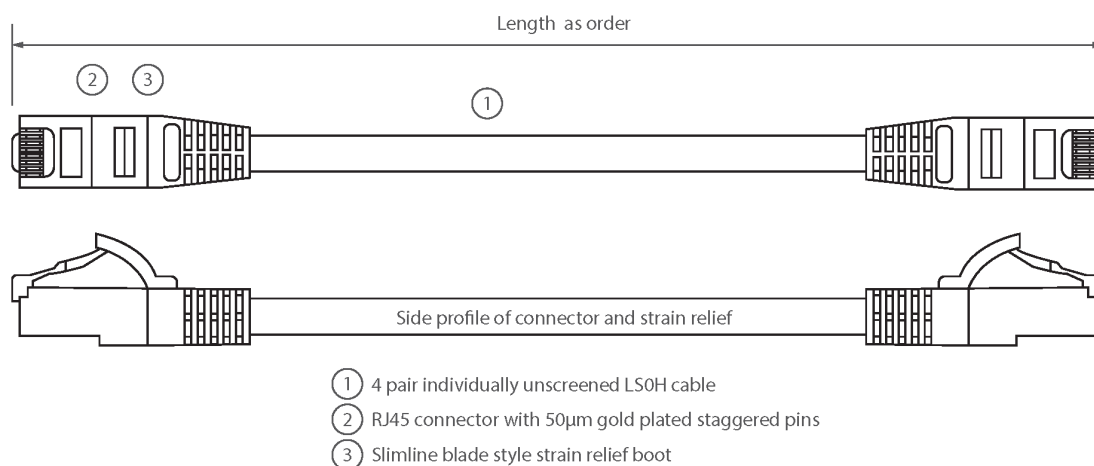

✕ Individually packaged

✕ "Stepped" RJ45 connector pins

✕ T568B wiring

✕ CIBSE TM65 Embodied Carbon: 0.842 kg CO2e

Product Overview

Excel Category 6 U/UTP patch leads are manufactured and tested to ISO 11801, EN 50173 & TIA/EIA 568 requirements for patch cord assemblies and provide optimum performance levels for structured cabling installations.

Product Specifications

Feature	Values
Cable type	U/UTP
Category	6
Length	5 m
Type of connector connection 1	RJ45 8(8)
Type of connector connection 2	RJ45 8(8)
Outer sheath colour	Blue
Strain relief boot	Moulded-on
Lockable	no
Strain relief boot colour	Blue
Flame retardant version	yes

Excel Cat6 Patch Lead U/UTP Unshielded LSOH Blade Booted 5 m Blue

Item Code: 100-329

excel
without compromise.

Cable construction	1x4
AWG-size	24
Pin assignment	1:1

Product drawing

Standards

Applicable standard	Detail
ISO/IEC 11801-1:2017	Information technology - Generic cabling for customer premises: Part 1 General Requirements
EN 50173-1:2018	Information technology. Generic cabling systems - General requirements
ANSI/TIA 568-2.D	Balanced Twisted-Pair Telecommunications Cabling and Components Standards
IEC 61156-5:2009+AMD1:2012 CSV	Multicore and symmetrical pair/quad cables for digital communications - Part 5: Symmetrical pair/quad cables with transmission characteristics up to 1 000 MHz - Horizontal floor wiring - Sectional specification
IEC 60332-1-2:2004	Tests on electric and optical fibre cables under fire conditions. Test for vertical flame propagation for a single insulated wire or cable. Procedure for 1 kW pre-mixed flame
IEC 61034-2:2005+A1:2013	Measurement of smoke density of cables burning under defined conditions - Part 2: Test procedure and requirements