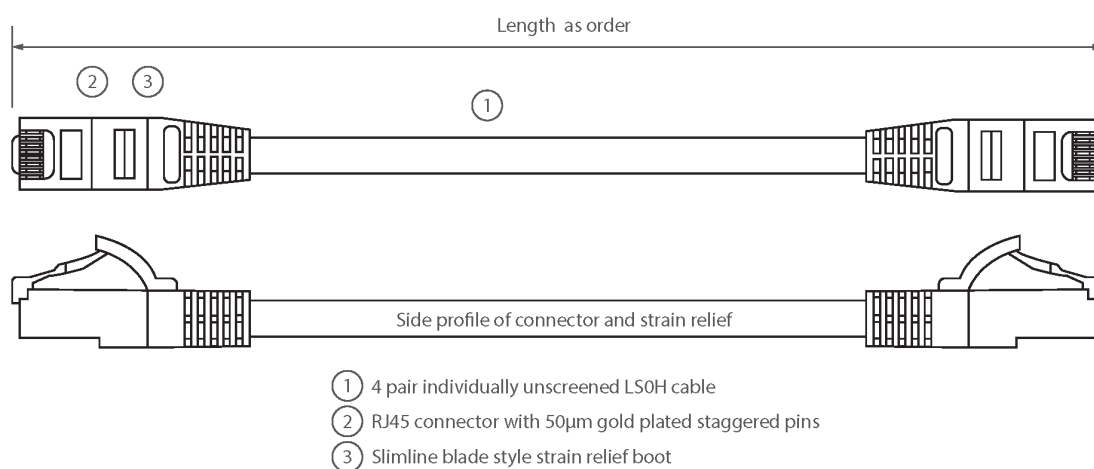

Individually packaged

"Stepped" RJ45 connector pins

T568B wiring

CIBSE TM65 Embodied Carbon: 0.842 kg CO2e

Product Overview

Excel Category 6 U/UTP patch leads are manufactured and tested to ISO 11801, EN 50173 & TIA/EIA 568 requirements for patch cord assemblies and provide optimum performance levels for structured cabling installations.

Product Specifications

Feature	Values
Cable type	U/UTP
Category	6
Length	5 m
Type of connector connection 1	RJ45 8(8)
Type of connector connection 2	RJ45 8(8)
Outer sheath colour	Blue
Strain relief boot	Moulded-on
Lockable	no
Strain relief boot colour	Blue

Excel Cat6 Patch Lead U/UTP Unshielded LSOH Blade Booted 5 m Blue

Item Code: 100-329

excel
without compromise.

Flame retardant version	yes
Cable construction	1x4
AWG-size	24
Pin assignment	1:1

Product drawing