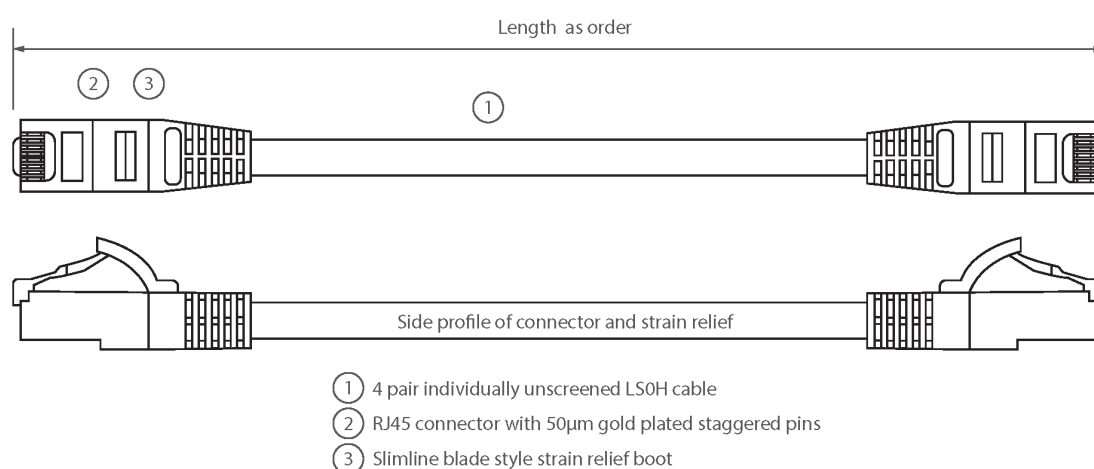

Individually packaged

"Stepped" RJ45 connector pins

T568B wiring

CIBSE TM65 Embodied Carbon: 0.363 kg CO2e

Product Overview

Excel Category 6 U/UTP patch leads are manufactured and tested to ISO 11801, EN 50173 & TIA/EIA 568 requirements for patch cord assemblies and provide optimum performance levels for structured cabling installations.

Product Specifications

Feature	Values
Cable type	U/UTP
Category	6
Length	2 m
Type of connector connection 1	RJ45 8(8)
Type of connector connection 2	RJ45 8(8)
Outer sheath colour	Yellow
Strain relief boot	Moulded-on
Lockable	no
Strain relief boot colour	Yellow

Excel Cat6 Patch Lead U/UTP Unshielded LSOH Blade Booted 2 m Yellow

Item Code: 100-331

Flame retardant version	yes
Cable construction	1x4
AWG-size	24
Pin assignment	1:1

Product drawing

Standards

Applicable standard	Detail
ISO/IEC 11801-1:2017	Information technology - Generic cabling for customer premises: Part 1 General Requirements
EN 50173-1:2018	Information technology. Generic cabling systems - General requirements
ANSI/TIA 568-2.D	Balanced Twisted-Pair Telecommunications Cabling and Components Standards
IEC 61156-5:2009+AMD1:2012 CSV	Multicore and symmetrical pair/quad cables for digital communications - Part 5: Symmetrical pair/quad cables with transmission characteristics up to 1 000 MHz - Horizontal floor wiring - Sectional specification
IEC 60332-1-2:2004	Tests on electric and optical fibre cables under fire conditions. Test for vertical flame propagation for a single insulated wire or cable. Procedure for 1 kW pre-mixed flame
IEC 61034-2:2005+A1:2013	Measurement of smoke density of cables burning under