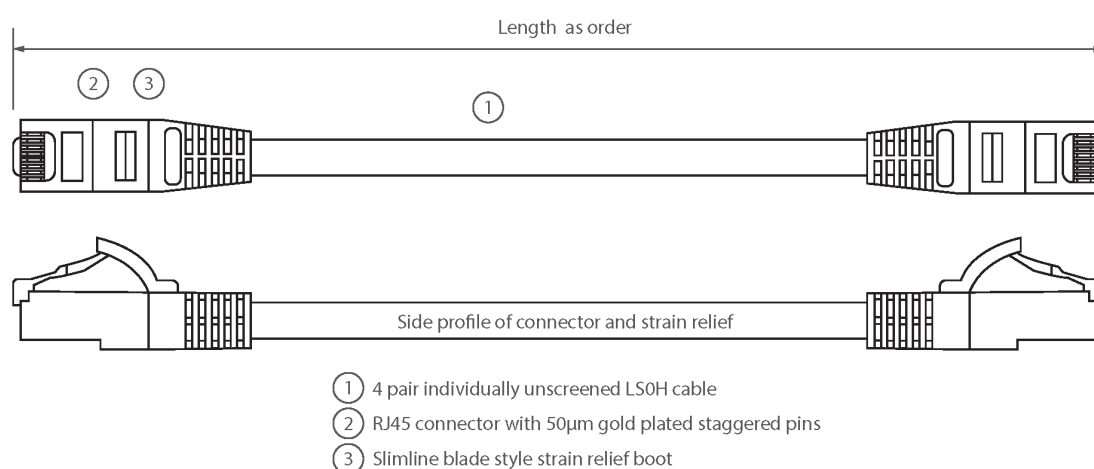

## Product Overview

Excel Category 6 U/UTP patch leads are manufactured and tested to ISO 11801, EN 50173 & TIA/EIA 568 requirements for patch cord assemblies and provide optimum performance levels for structured cabling installations.

## Product Specifications

Feature	Values
Cable type	U/UTP
Category	6
Length	3 m
Type of connector connection 1	RJ45 8(8)
Type of connector connection 2	RJ45 8(8)
Outer sheath colour	Yellow
Strain relief boot	Moulded-on
Lockable	no
Strain relief boot colour	Yellow

# Excel Cat6 Patch Lead U/UTP Unshielded LSOH Blade Booted 3 m Yellow

Item Code: 100-332

**excel**  
without compromise.

Flame retardant version	yes
Cable construction	1x4
AWG-size	24
Pin assignment	1:1

## Product drawing