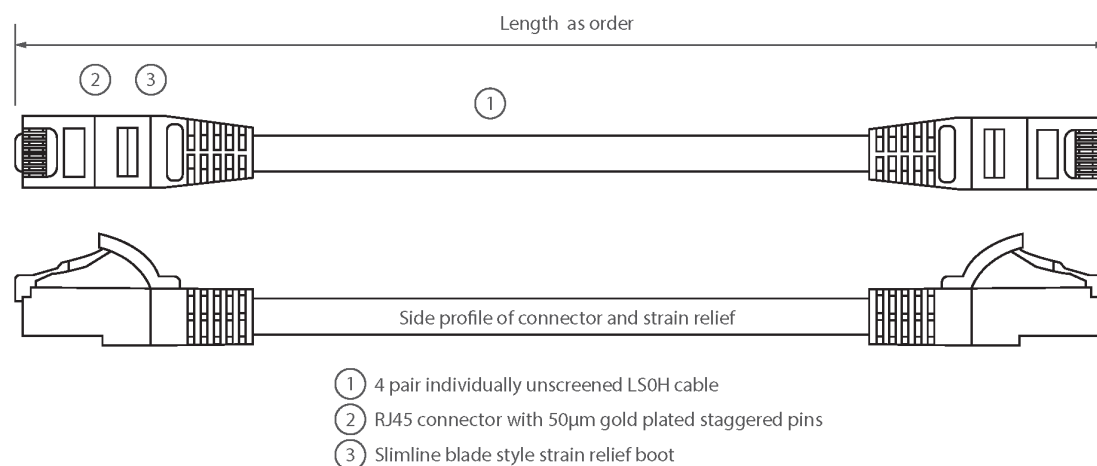

✕ Blade style "slimline" moulded strain relief boot with clip protector

✕ LSOH outer sheath

✕ Individually packaged

Product Overview

Excel Category 6 U/UTP patch leads are manufactured and tested to ISO 11801, EN 50173 & TIA/EIA 568 requirements for patch cord assemblies and provide optimum performance levels for structured cabling installations.

Product Specifications

Feature	Values
Cable type	U/UTP
Category	6
Length	3 m
Type of connector connection 1	RJ45 8(8)
Type of connector connection 2	RJ45 8(8)
Outer sheath colour	Yellow
Strain relief boot	Moulded-on
Lockable	no
Strain relief boot colour	Yellow
Flame retardant version	yes

Excel Cat6 Patch Lead U/UTP Unshielded LSOH Blade Booted 3 m Yellow

Item Code: 100-332

Cable construction	1x4
AWG-size	24
Pin assignment	1:1

Product drawing

Standards

Applicable standard	Detail
ISO/IEC 11801-1:2017	Information technology - Generic cabling for customer premises: Part 1 General Requirements
EN 50173-1:2018	Information technology. Generic cabling systems - General requirements
ANSI/TIA 568-2.D	Balanced Twisted-Pair Telecommunications Cabling and Components Standards
IEC 61156-5:2009+AMD1:2012 CSV	Multicore and symmetrical pair/quad cables for digital communications - Part 5: Symmetrical pair/quad cables with transmission characteristics up to 1 000 MHz - Horizontal floor wiring - Sectional specification
IEC 60332-1-2:2004	Tests on electric and optical fibre cables under fire conditions. Test for vertical flame propagation for a single insulated wire or cable. Procedure for 1 kW pre-mixed flame
IEC 61034-2:2005+A1:2013	Measurement of smoke density of cables burning under defined conditions - Part 2: Test procedure and requirements