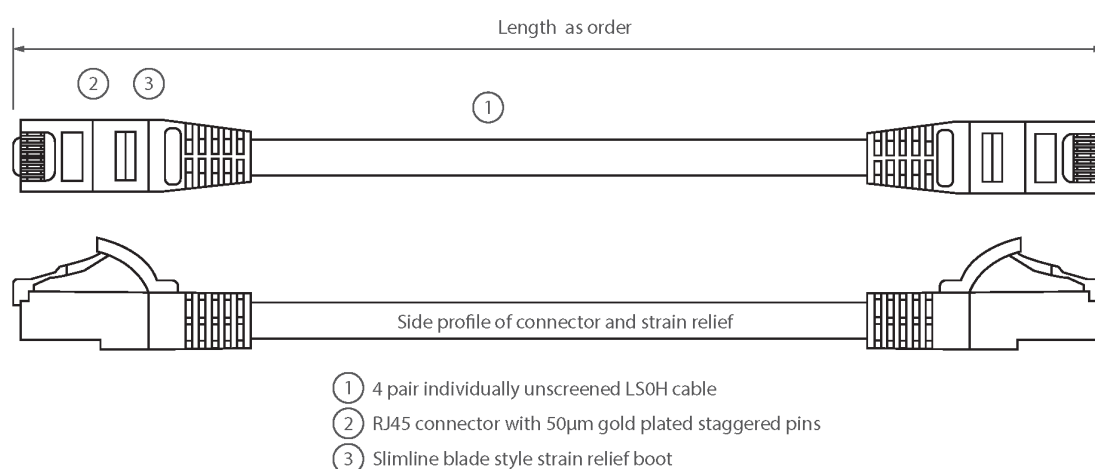

Individually packaged

"Stepped" RJ45 connector pins

T568B wiring

CIBSE TM65 Embodied Carbon: 0.842 kg CO2e

Product Overview

Excel Category 6 U/UTP patch leads are manufactured and tested to ISO 11801, EN 50173 & TIA/EIA 568 requirements for patch cord assemblies and provide optimum performance levels for structured cabling installations.

Product Specifications

Feature	Values
Cable type	U/UTP
Category	6
Length	5 m
Type of connector connection 1	RJ45 8(8)
Type of connector connection 2	RJ45 8(8)
Outer sheath colour	Yellow
Strain relief boot	Moulded-on
Lockable	no
Strain relief boot colour	Yellow

Excel Cat6 Patch Lead U/UTP Unshielded LSOH Blade Booted 5 m Yellow

Item Code: 100-333

excel
without compromise.

Flame retardant version	yes
Cable construction	1x4
AWG-size	24
Pin assignment	1:1

Product drawing