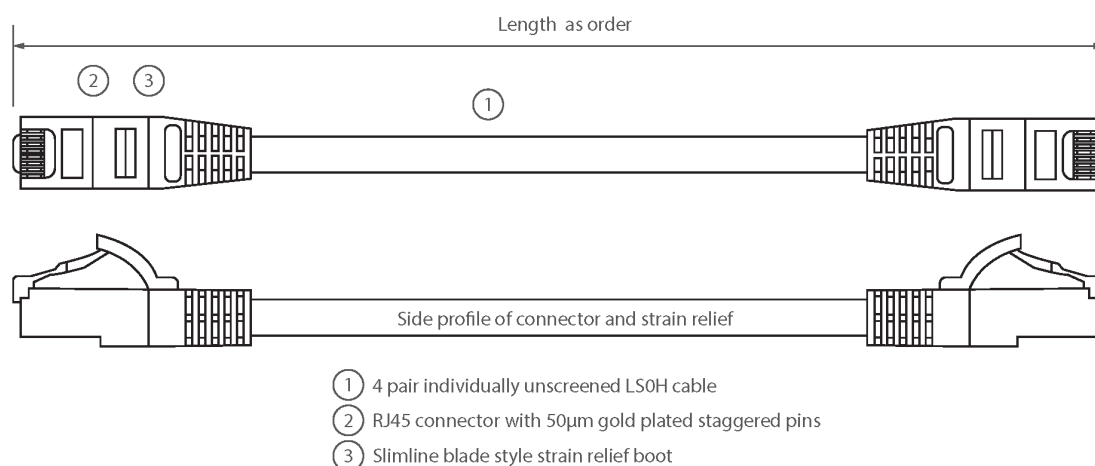

✘ LSOH outer sheath

✘ Individually packaged

Product Overview

Excel Category 6 U/UTP patch leads are manufactured and tested to ISO 11801, EN 50173 & TIA/EIA 568 requirements for patch cord assemblies and provide optimum performance levels for structured cabling installations.

Product Specifications

Feature	Values
Cable type	U/UTP
Category	6
Length	5 m
Type of connector connection 1	RJ45 8(8)
Type of connector connection 2	RJ45 8(8)
Outer sheath colour	Bright Yellow
Strain relief boot	Moulded-on
Lockable	no
Strain relief boot colour	Yellow
Flame retardant version	yes
Cable construction	1x4
AWG-size	24

Excel Cat6 Patch Lead U/UTP Unshielded LSOH Blade Booted 5 m Yellow

Item Code: 100-333-B-YW

excel
without compromise.

Pin assignment

1:1

Product drawing

Standards

Applicable standard	Detail
ISO/IEC 11801-1:2017	Information technology - Generic cabling for customer premises: Part 1 General Requirements
EN 50173-1:2018	Information technology. Generic cabling systems - General requirements
ANSI/TIA 568-2.D	Balanced Twisted-Pair Telecommunications Cabling and Components Standards
IEC 61156-5:2009+AMD1:2012 CSV	Multicore and symmetrical pair/quad cables for digital communications - Part 5: Symmetrical pair/quad cables with transmission characteristics up to 1 000 MHz - Horizontal floor wiring - Sectional specification
IEC 60332-1-2:2004	Tests on electric and optical fibre cables under fire conditions. Test for vertical flame propagation for a single insulated wire or cable. Procedure for 1 kW pre-mixed flame
IEC 61034-2:2005+A1:2013	Measurement of smoke density of cables burning under defined conditions - Part 2: Test procedure and requirements
RoHS-II/-III (2011/65/EU & 2015/863): 2023	Our products, demonstrate full adherence to the regulatory stipulations of the EU Directive 2011/65/EU (RoHS-II) and its corresponding delegated directive