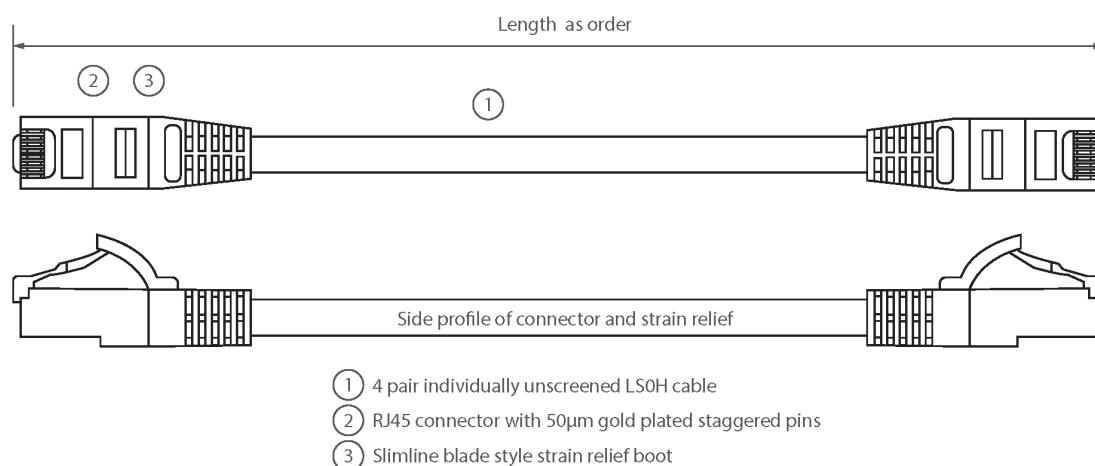

Product Specifications

| Feature | Values |
|--------------------------------|---------------|
| Cable type | U/UTP |
| Category | 6 |
| Length | 5 m |
| Type of connector connection 1 | RJ45 8(8) |
| Type of connector connection 2 | RJ45 8(8) |
| Outer sheath colour | Bright Yellow |
| Strain relief boot | Moulded-on |
| Lockable | no |
| Strain relief boot colour | Yellow |
| Flame retardant version | yes |
| Cable construction | 1x4 |
| AWG-size | 24 |

Excel Cat6 Patch Lead U/UTP Unshielded LSOH Blade Booted 5 m Yellow

Item Code: 100-333-B-YW

excel
without compromise.

Pin assignment

1:1

Product drawing

Standards

| Applicable standard | Detail |
|--|--|
| ISO/IEC 11801-1:2017 | Information technology - Generic cabling for customer premises: Part 1 General Requirements |
| EN 50173-1:2018 | Information technology. Generic cabling systems - General requirements |
| ANSI/TIA 568-2.D | Balanced Twisted-Pair Telecommunications Cabling and Components Standards |
| IEC 61156-5:2009+AMD1:2012 CSV | Multicore and symmetrical pair/quad cables for digital communications - Part 5: Symmetrical pair/quad cables with transmission characteristics up to 1 000 MHz - Horizontal floor wiring - Sectional specification |
| IEC 60332-1-2:2004 | Tests on electric and optical fibre cables under fire conditions. Test for vertical flame propagation for a single insulated wire or cable. Procedure for 1 kW pre-mixed flame |
| IEC 61034-2:2005+A1:2013 | Measurement of smoke density of cables burning under defined conditions - Part 2: Test procedure and requirements |
| RoHS-II/-III (2011/65/EU & 2015/863): 2023 | Our products, demonstrate full adherence to the regulatory stipulations of the EU Directive 2011/65/EU (RoHS-II) and its corresponding delegated directive |