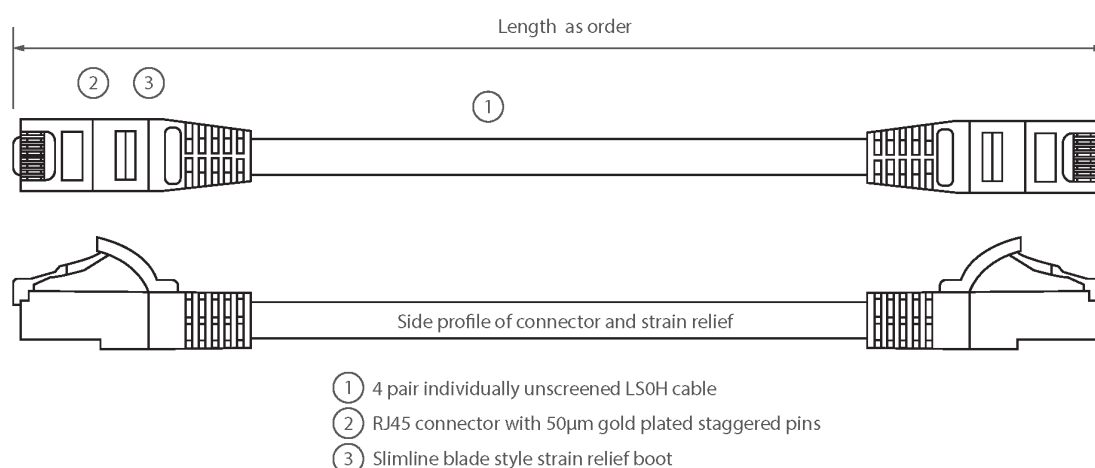

LSOH outer sheath

Individually packaged

Product Overview

Excel Category 6 U/UTP patch leads are manufactured and tested to ISO 11801, EN 50173 & TIA/EIA 568 requirements for patch cord assemblies and provide optimum performance levels for structured cabling installations.

Product Specifications

Feature	Values
Cable type	U/UTP
Category	6
Length	5 m
Type of connector connection 1	RJ45 8(8)
Type of connector connection 2	RJ45 8(8)
Outer sheath colour	Bright Yellow
Strain relief boot	Moulded-on
Lockable	no
Strain relief boot colour	Yellow
Flame retardant version	yes
Cable construction	1x4

Excel Cat6 Patch Lead U/UTP Unshielded LSOH Blade Booted 5 m Yellow

Item Code: 100-333-B-YW

excel
without compromise.

AWG-size	24
Pin assignment	1:1

Product drawing

Standards

Applicable standard	Detail
ISO/IEC 11801-1:2017	Information technology - Generic cabling for customer premises: Part 1 General Requirements
EN 50173-1:2018	Information technology. Generic cabling systems - General requirements
ANSI/TIA 568-2.D	Balanced Twisted-Pair Telecommunications Cabling and Components Standards
IEC 61156-5:2009+AMD1:2012 CSV	Multicore and symmetrical pair/quad cables for digital communications - Part 5: Symmetrical pair/quad cables with transmission characteristics up to 1 000 MHz - Horizontal floor wiring - Sectional specification
IEC 60332-1-2:2004	Tests on electric and optical fibre cables under fire conditions. Test for vertical flame propagation for a single insulated wire or cable. Procedure for 1 kW pre-mixed flame
IEC 61034-2:2005+A1:2013	Measurement of smoke density of cables burning under defined conditions - Part 2: Test procedure and requirements
Directive 2011/65/EU (RoHS II)	Restriction of the Use of Certain Hazardous Substances in

Excel Cat6 Patch Lead U/UTP Unshielded LSOH Blade Booted 5 m Yellow

Item Code: 100-333-B-YW

Electrical and Electronic Equipment — compliant. Applies within EU member states).

Directive (EU) 2015/863 (RoHS III)