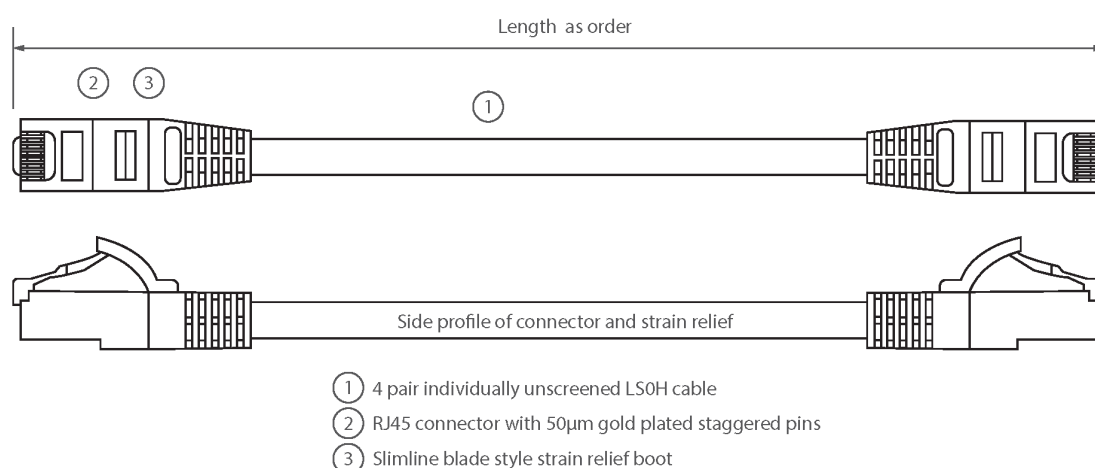

✕ Blade style "slimline" moulded strain relief boot with clip protector

✕ LSOH outer sheath

Product Overview

Excel Category 6 U/UTP patch leads are manufactured and tested to ISO 11801, EN 50173 & TIA/EIA 568 requirements for patch cord assemblies and provide optimum performance levels for structured cabling installations.

Product Specifications

Feature	Values
Cable type	U/UTP
Category	6
Length	15 m
Type of connector connection 1	RJ45 8(8)
Type of connector connection 2	RJ45 8(8)
Outer sheath colour	Grey
Strain relief boot	Moulded-on
Lockable	no
Strain relief boot colour	Grey
Flame retardant version	yes
Halogen free	yes
Cable construction	1x4

Excel Cat6 Patch Lead U/UTP Unshielded LSOH Blade Booted 15m Grey

Item Code: 100-336

excel
without compromise.

AWG-size	24
Pin assignment	1:1

Product drawing

Standards

Applicable standard	Detail
ISO/IEC 11801-1:2017	Information technology - Generic cabling for customer premises: Part 1 General Requirements
EN 50173-1:2018	Information technology. Generic cabling systems - General requirements
ANSI/TIA 568-2.D	Balanced Twisted-Pair Telecommunications Cabling and Components Standards
IEC 61156-5:2009+AMD1:2012 CSV	Multicore and symmetrical pair/quad cables for digital communications - Part 5: Symmetrical pair/quad cables with transmission characteristics up to 1 000 MHz - Horizontal floor wiring - Sectional specification
IEC 60332-1-2:2004	Tests on electric and optical fibre cables under fire conditions. Test for vertical flame propagation for a single insulated wire or cable. Procedure for 1 kW pre-mixed flame
IEC 61034-2:2005+A1:2013	Measurement of smoke density of cables burning under defined conditions - Part 2: Test procedure and requirements
RoHS	Compliant to the Restriction of Hazardous Substances