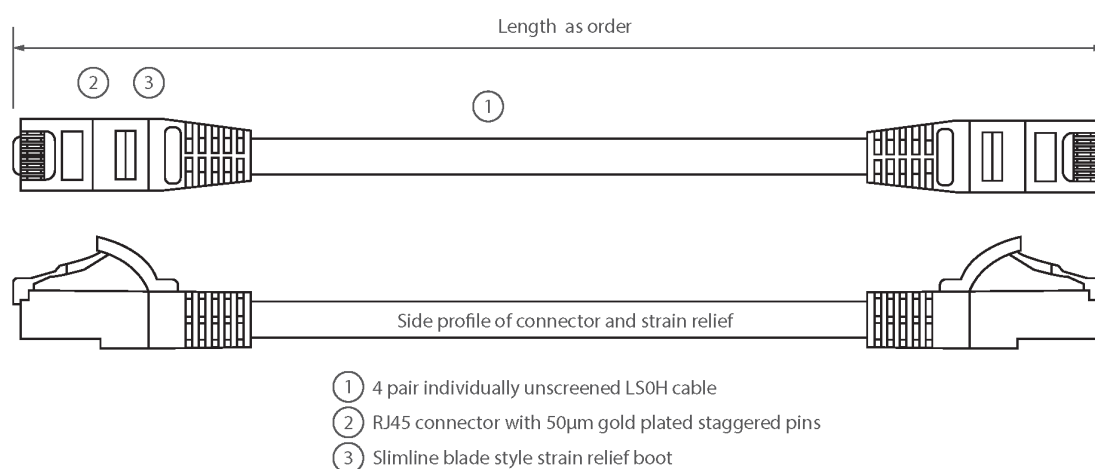

## Product Overview

Excel Category 6 U/UTP patch leads are manufactured and tested to ISO 11801, EN 50173 & TIA/EIA 568 requirements for patch cord assemblies and provide optimum performance levels for structured cabling installations.

## Product Specifications

Feature	Values
Cable type	U/UTP
Category	6
Length	15 m
Type of connector connection 1	RJ45 8(8)
Type of connector connection 2	RJ45 8(8)
Outer sheath colour	Grey
Strain relief boot	Moulded-on
Lockable	no
Strain relief boot colour	Grey
Flame retardant version	yes

# Excel Cat6 Patch Lead U/UTP Unshielded LSOH Blade Booted 15 m Grey

Item Code: 100-336

**excel**  
without compromise.

Cable construction	1x4
AWG-size	24
Pin assignment	1:1

## Product drawing