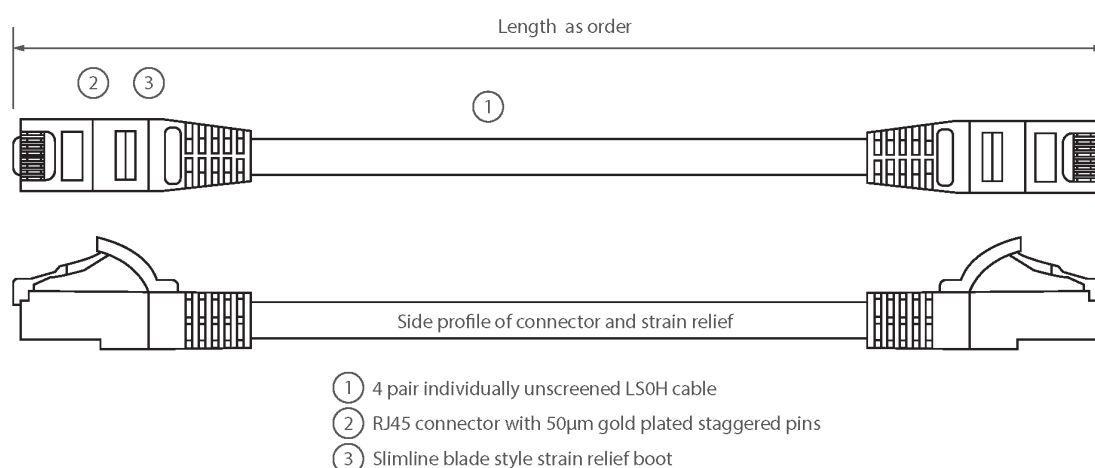

✕ Blade style "slimline" moulded strain relief boot with clip protector

✕ LSOH outer sheath

Product Overview

Excel Category 6 U/UTP patch leads are manufactured and tested to ISO 11801, EN 50173 & TIA/EIA 568 requirements for patch cord assemblies and provide optimum performance levels for structured cabling installations.

Product Specifications

Feature	Values
Cable type	U/UTP
Category	6
Length	20 m
Type of connector connection 1	RJ45 8(8)
Type of connector connection 2	RJ45 8(8)
Outer sheath colour	Grey
Strain relief boot	Moulded-on
Lockable	no
Strain relief boot colour	Grey
Flame retardant version	yes
Halogen free	yes
Cable construction	1x4

Excel Cat6 Patch Lead U/UTP Unshielded LSOH Blade Booted 20m Grey

Item Code: 100-337

excel
without compromise.

AWG-size	24
Pin assignment	1:1

Product drawing

Standards

Applicable standard	Detail
ISO/IEC 11801-1:2017	Information technology - Generic cabling for customer premises: Part 1 General Requirements
EN 50173-1:2018	Information technology. Generic cabling systems - General requirements
ANSI/TIA 568-2.D	Balanced Twisted-Pair Telecommunications Cabling and Components Standards
IEC 61156-5:2009+AMD1:2012 CSV	Multicore and symmetrical pair/quad cables for digital communications - Part 5: Symmetrical pair/quad cables with transmission characteristics up to 1 000 MHz - Horizontal floor wiring - Sectional specification
IEC 60332-1-2:2004	Tests on electric and optical fibre cables under fire conditions. Test for vertical flame propagation for a single insulated wire or cable. Procedure for 1 kW pre-mixed flame
IEC 61034-2:2005+A1:2013	Measurement of smoke density of cables burning under defined conditions - Part 2: Test procedure and requirements
RoHS	Compliant to the Restriction of Hazardous Substances