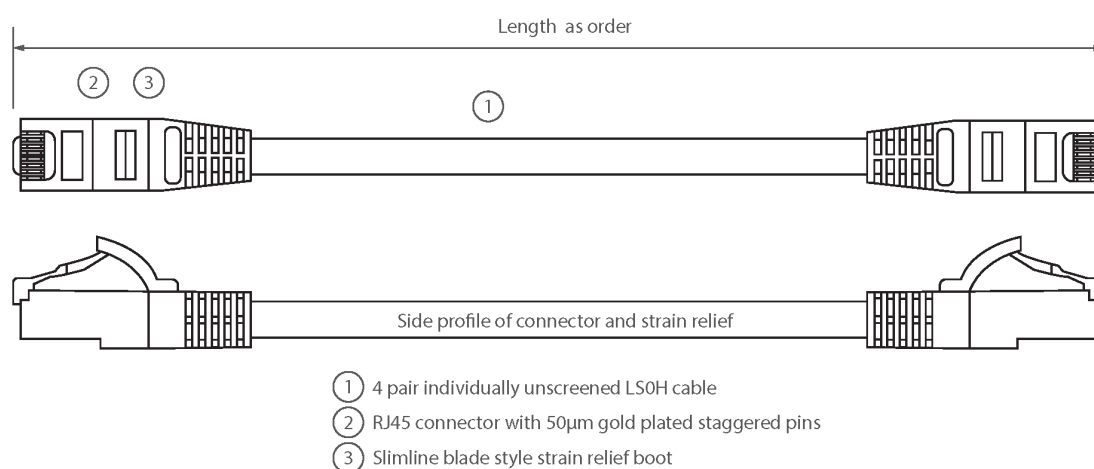

✕ LSOH outer sheath

✕ "Stepped" RJ45 connector pins

✕ CIBSE TM65 Embodied Carbon: 3.243 kg CO2e

Product Overview

Excel Category 6 U/UTP patch leads are manufactured and tested to ISO 11801, EN 50173 & TIA/EIA 568 requirements for patch cord assemblies and provide optimum performance levels for structured cabling installations.

Product Specifications

| Feature | Values |
|--------------------------------|------------|
| Cable type | U/UTP |
| Category | 6 |
| Length | 20 m |
| Type of connector connection 1 | RJ45 8(8) |
| Type of connector connection 2 | RJ45 8(8) |
| Outer sheath colour | Grey |
| Strain relief boot | Moulded-on |
| Lockable | no |
| Strain relief boot colour | Grey |
| Flame retardant version | yes |

Excel Cat6 Patch Lead U/UTP Unshielded LSOH Blade Booted 20 m Grey

Item Code: 100-337

| | |
|--------------------|-----|
| Cable construction | 1x4 |
| AWG-size | 24 |
| Pin assignment | 1:1 |

Product drawing