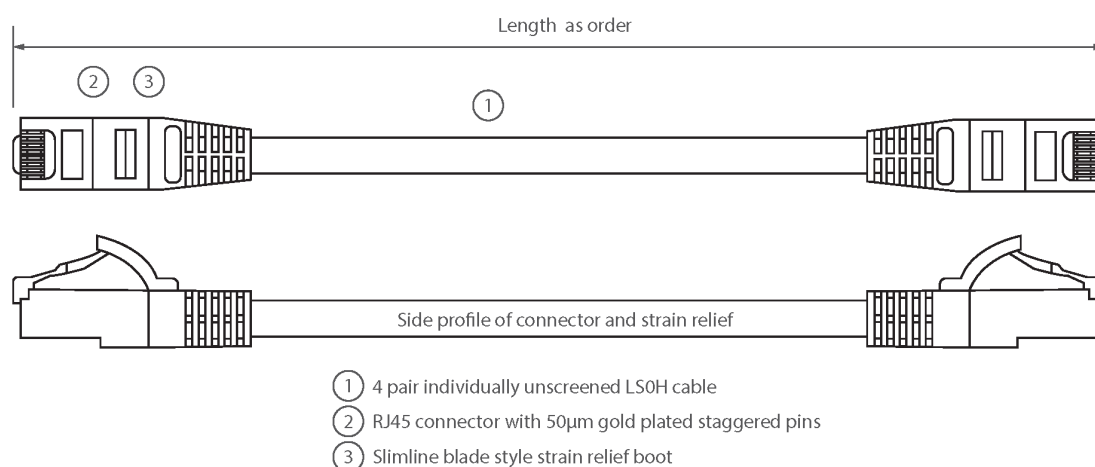

LSOH outer sheath

"Stepped" RJ45 connector pins

CIBSE TM65 Embodied Carbon: 1.643 kg CO2e

Product Overview

Excel Category 6 U/UTP patch leads are manufactured and tested to ISO 11801, EN 50173 & TIA/EIA 568 requirements for patch cord assemblies and provide optimum performance levels for structured cabling installations.

Product Specifications

Feature	Values
Cable type	U/UTP
Category	6
Length	10 m
Type of connector connection 1	RJ45 8(8)
Type of connector connection 2	RJ45 8(8)
Outer sheath colour	Red
Strain relief boot	Moulded-on
Lockable	no
Strain relief boot colour	Red

Excel Cat6 Patch Lead U/UTP Unshielded LSOH Blade Booted 10 m Red

Item Code: 100-338

excel
without compromise.

Flame retardant version	yes
Cable construction	1x4
AWG-size	24
Pin assignment	1:1

Product drawing