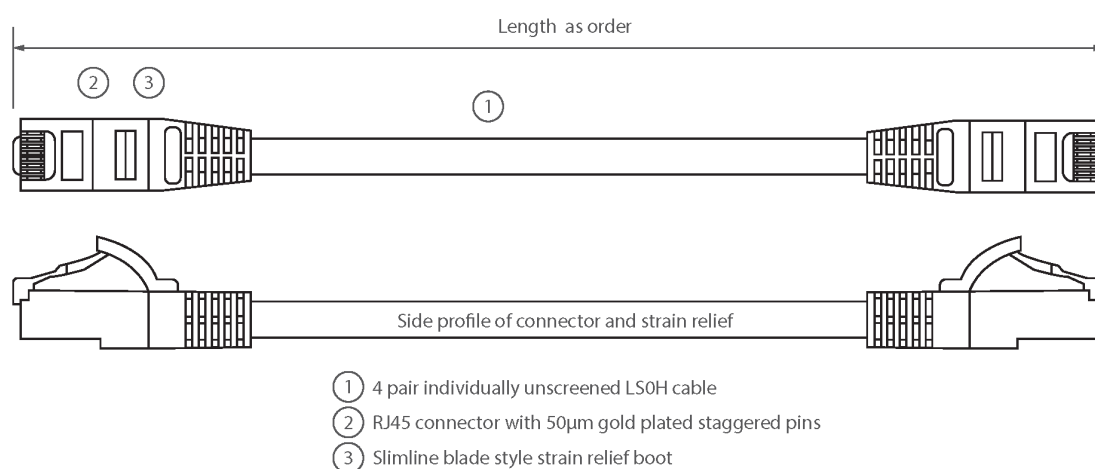

## Product Overview

Excel Category 6 U/UTP patch leads are manufactured and tested to ISO 11801, EN 50173 & TIA/EIA 568 requirements for patch cord assemblies and provide optimum performance levels for structured cabling installations.

## Product Specifications

| Feature                        | Values     |
|--------------------------------|------------|
| Cable type                     | U/UTP      |
| Category                       | 6          |
| Length                         | 20 m       |
| Type of connector connection 1 | RJ45 8(8)  |
| Type of connector connection 2 | RJ45 8(8)  |
| Outer sheath colour            | Red        |
| Strain relief boot             | Moulded-on |
| Lockable                       | no         |
| Strain relief boot colour      | Red        |
| Flame retardant version        | yes        |

# Excel Cat6 Patch Lead U/UTP Unshielded LSOH Blade Booted 20 m Red

Item Code: 100-340

**excel**  
without compromise.

|                    |     |
|--------------------|-----|
| Cable construction | 1x4 |
| AWG-size           | 24  |
| Pin assignment     | 1:1 |

## Product drawing