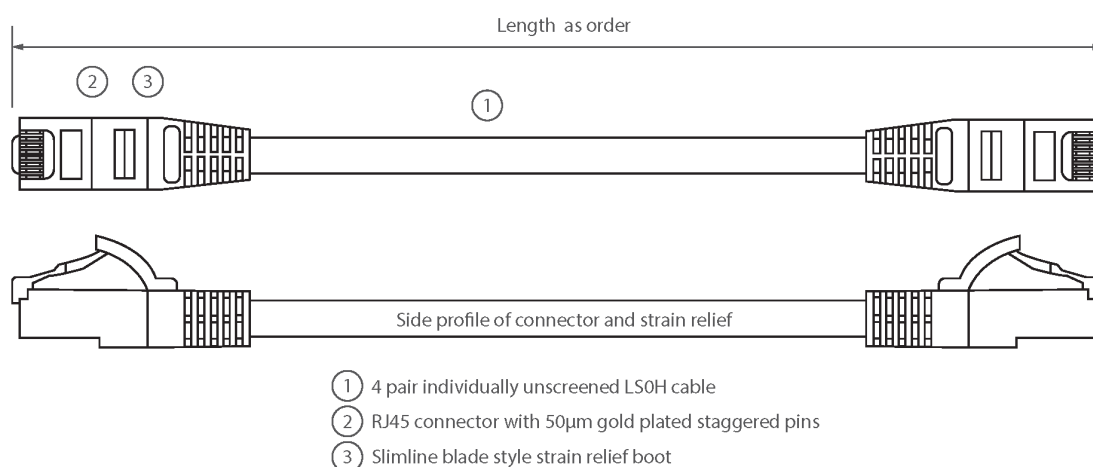

## Product Overview

Excel Category 6 U/UTP patch leads are manufactured and tested to ISO 11801, EN 50173 & TIA/EIA 568 requirements for patch cord assemblies and provide optimum performance levels for structured cabling installations.

## Product Specifications

Feature	Values
Cable type	U/UTP
Category	6
Length	20 m
Type of connector connection 1	RJ45 8(8)
Type of connector connection 2	RJ45 8(8)
Outer sheath colour	Red
Strain relief boot	Moulded-on
Lockable	no
Strain relief boot colour	Red

# Excel Cat6 Patch Lead U/UTP Unshielded LSOH Blade Booted 20 m Red

Item Code: 100-340

Flame retardant version	yes
Cable construction	1x4
AWG-size	24
Pin assignment	1:1

## Product drawing