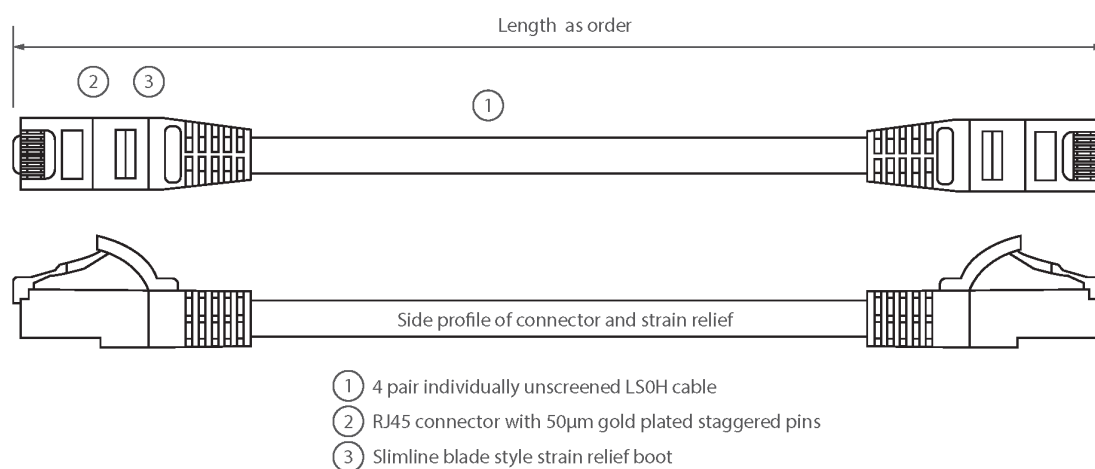

Product Overview

Excel Category 6 U/UTP patch leads are manufactured and tested to ISO 11801, EN 50173 & TIA/EIA 568 requirements for patch cord assemblies and provide optimum performance levels for structured cabling installations.

Product Specifications

Feature	Values
Cable type	U/UTP
Category	6
Length	15 m
Type of connector connection 1	RJ45 8(8)
Type of connector connection 2	RJ45 8(8)
Outer sheath colour	Green
Strain relief boot	Moulded-on
Lockable	no
Strain relief boot colour	Green

Excel Cat6 Patch Lead U/UTP Unshielded LSOH Blade Booted 15 m Green

Item Code: 100-342

excel
without compromise.

Flame retardant version	yes
Cable construction	1x4
AWG-size	24
Pin assignment	1:1

Product drawing