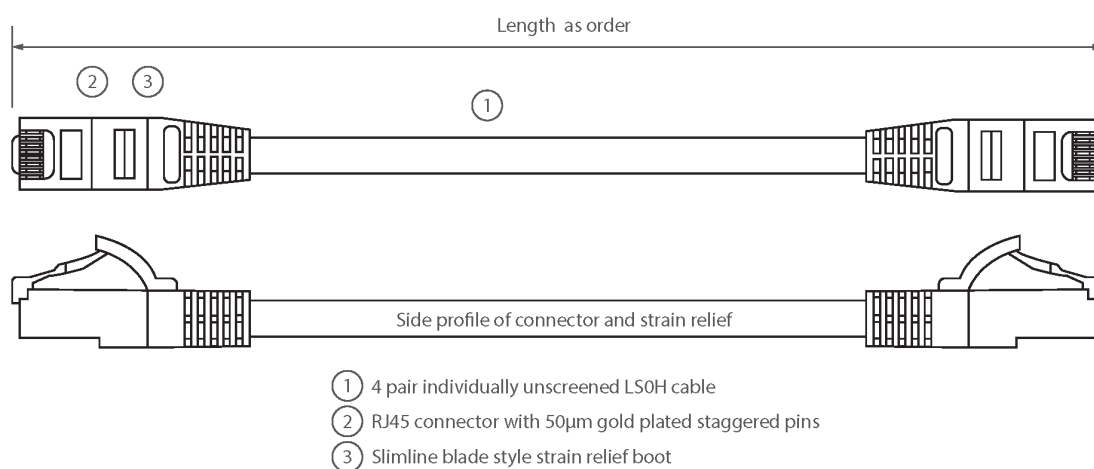

LSOH outer sheath

"Stepped" RJ45 connector pins

CIBSE TM65 Embodied Carbon: 3.243 kg CO2e

Product Overview

Excel Category 6 U/UTP patch leads are manufactured and tested to ISO 11801, EN 50173 & TIA/EIA 568 requirements for patch cord assemblies and provide optimum performance levels for structured cabling installations.

Product Specifications

Feature	Values
Cable type	U/UTP
Category	6
Length	20 m
Type of connector connection 1	RJ45 8(8)
Type of connector connection 2	RJ45 8(8)
Outer sheath colour	Green
Strain relief boot	Moulded-on
Lockable	no
Strain relief boot colour	Green

Excel Cat6 Patch Lead U/UTP Unshielded LSOH Blade Booted 20 m Green

Item Code: 100-343

excel
without compromise.

Flame retardant version	yes
Cable construction	1x4
AWG-size	24
Pin assignment	1:1

Product drawing