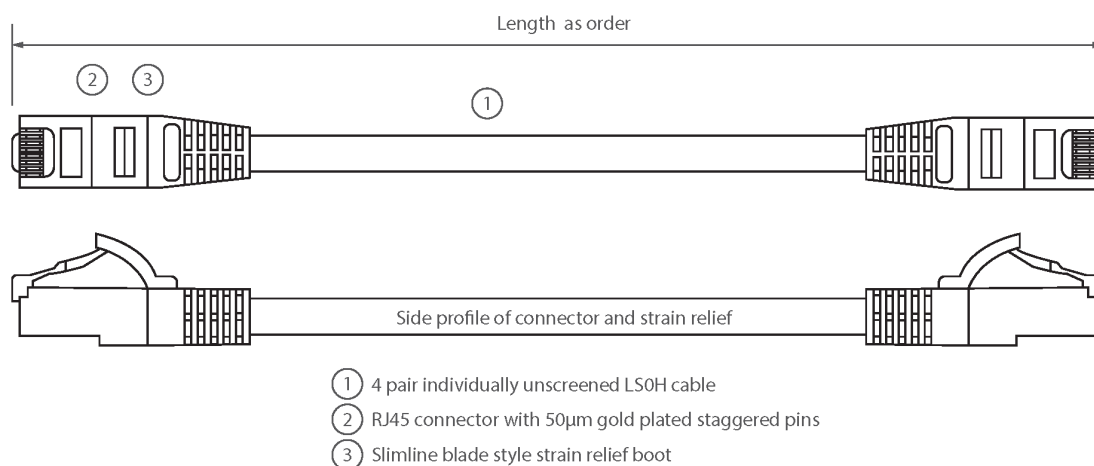

✕ LSOH outer sheath

✕ "Stepped" RJ45 connector pins

✕ CIBSE TM65 Embodied Carbon: 1.643 kg CO2e

Product Overview

Excel Category 6 U/UTP patch leads are manufactured and tested to ISO 11801, EN 50173 & TIA/EIA 568 requirements for patch cord assemblies and provide optimum performance levels for structured cabling installations.

Product Specifications

Feature	Values
Cable type	U/UTP
Category	6
Length	10 m
Type of connector connection 1	RJ45 8(8)
Type of connector connection 2	RJ45 8(8)
Outer sheath colour	Blue
Strain relief boot	Moulded-on
Lockable	no
Strain relief boot colour	Blue
Flame retardant version	yes

Excel Cat6 Patch Lead U/UTP Unshielded LSOH Blade Booted 10 m Blue

Item Code: 100-344

excel
without compromise.

Cable construction	1x4
AWG-size	24
Pin assignment	1:1

Product drawing

Standards

Applicable standard	Detail
ISO/IEC 11801-1:2017	Information technology - Generic cabling for customer premises: Part 1 General Requirements
EN 50173-1:2018	Information technology. Generic cabling systems - General requirements
ANSI/TIA 568-2.D	Balanced Twisted-Pair Telecommunications Cabling and Components Standards
IEC 61156-5:2009+AMD1:2012 CSV	Multicore and symmetrical pair/quad cables for digital communications - Part 5: Symmetrical pair/quad cables with transmission characteristics up to 1 000 MHz - Horizontal floor wiring - Sectional specification
IEC 60332-1-2:2004	Tests on electric and optical fibre cables under fire conditions. Test for vertical flame propagation for a single insulated wire or cable. Procedure for 1 kW pre-mixed flame
IEC 61034-2:2005+A1:2013	Measurement of smoke density of cables burning under defined conditions - Part 2: Test procedure and requirements