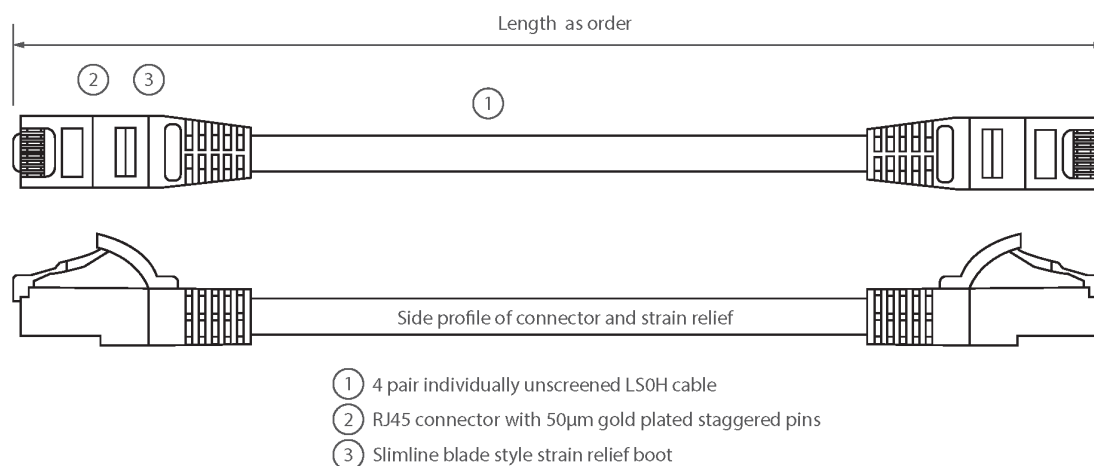

✕ LSOH outer sheath

✕ "Stepped" RJ45 connector pins

✕ CIBSE TM65 Embodied Carbon: 2.443 kg CO2e

Product Overview

Excel Category 6 U/UTP patch leads are manufactured and tested to ISO 11801, EN 50173 & TIA/EIA 568 requirements for patch cord assemblies and provide optimum performance levels for structured cabling installations.

Product Specifications

Feature	Values
Cable type	U/UTP
Category	6
Length	15 m
Type of connector connection 1	RJ45 8(8)
Type of connector connection 2	RJ45 8(8)
Outer sheath colour	Blue
Strain relief boot	Moulded-on
Lockable	no
Strain relief boot colour	Blue
Flame retardant version	yes

Excel Cat6 Patch Lead U/UTP Unshielded LSOH Blade Booted 15 m Blue

Item Code: 100-345

excel
without compromise.

Cable construction	1x4
AWG-size	24
Pin assignment	1:1

Product drawing

Standards

Applicable standard	Detail
ISO/IEC 11801-1:2017	Information technology - Generic cabling for customer premises: Part 1 General Requirements
EN 50173-1:2018	Information technology. Generic cabling systems - General requirements
ANSI/TIA 568-2.D	Balanced Twisted-Pair Telecommunications Cabling and Components Standards
IEC 61156-5:2009+AMD1:2012 CSV	Multicore and symmetrical pair/quad cables for digital communications - Part 5: Symmetrical pair/quad cables with transmission characteristics up to 1 000 MHz - Horizontal floor wiring - Sectional specification
IEC 60332-1-2:2004	Tests on electric and optical fibre cables under fire conditions. Test for vertical flame propagation for a single insulated wire or cable. Procedure for 1 kW pre-mixed flame
IEC 61034-2:2005+A1:2013	Measurement of smoke density of cables burning under defined conditions - Part 2: Test procedure and requirements