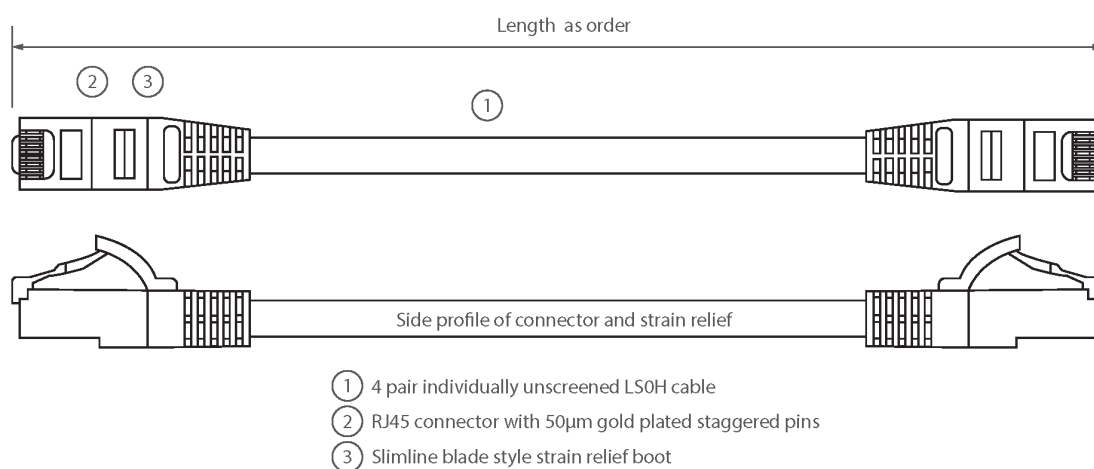

LSOH outer sheath

"Stepped" RJ45 connector pins

CIBSE TM65 Embodied Carbon: 3.243 kg CO2e

Product Overview

Excel Category 6 U/UTP patch leads are manufactured and tested to ISO 11801, EN 50173 & TIA/EIA 568 requirements for patch cord assemblies and provide optimum performance levels for structured cabling installations.

Product Specifications

Feature	Values
Cable type	U/UTP
Category	6
Length	20 m
Type of connector connection 1	RJ45 8(8)
Type of connector connection 2	RJ45 8(8)
Outer sheath colour	Blue
Strain relief boot	Moulded-on
Lockable	no
Strain relief boot colour	Blue

Excel Cat6 Patch Lead U/UTP Unshielded LSOH Blade Booted 20 m Blue

Item Code: 100-346

excel
without compromise.

Flame retardant version	yes
Cable construction	1x4
AWG-size	24
Pin assignment	1:1

Product drawing