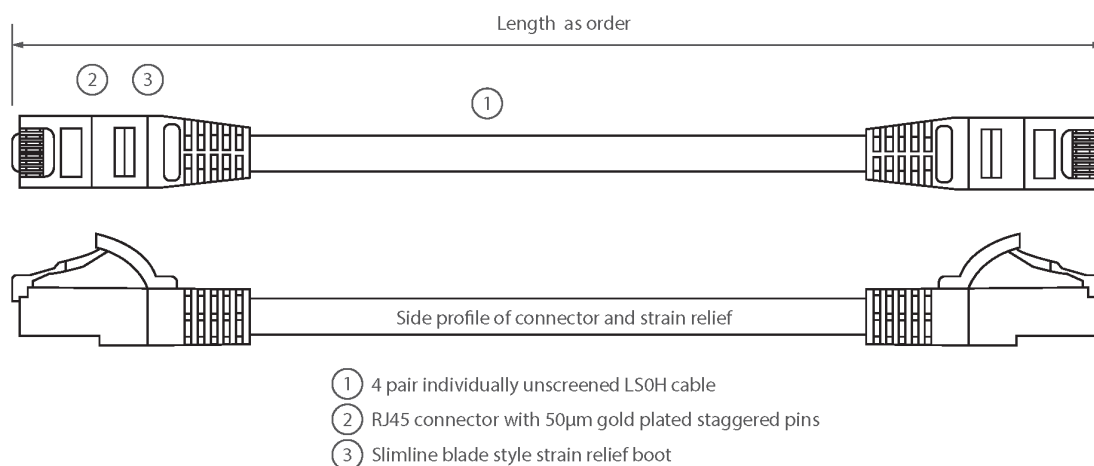

## Product Overview

Excel Category 6 U/UTP patch leads are manufactured and tested to ISO 11801, EN 50173 & TIA/EIA 568 requirements for patch cord assemblies and provide optimum performance levels for structured cabling installations.

## Product Specifications

Feature	Values
Cable type	U/UTP
Category	6
Length	20 m
Type of connector connection 1	RJ45 8(8)
Type of connector connection 2	RJ45 8(8)
Outer sheath colour	Blue
Strain relief boot	Moulded-on
Lockable	no
Strain relief boot colour	Blue
Flame retardant version	yes

# Excel Cat6 Patch Lead U/UTP Unshielded LSOH Blade Booted 20 m Blue

Item Code: 100-346

**excel**  
without compromise.

Cable construction	1x4
AWG-size	24
Pin assignment	1:1

## Product drawing