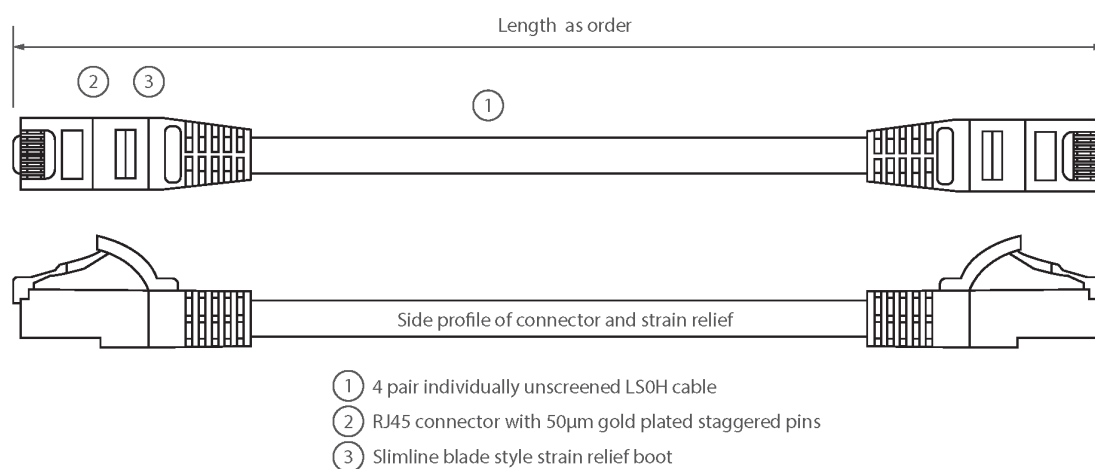

LSOH outer sheath

"Stepped" RJ45 connector pins

CIBSE TM65 Embodied Carbon: 1.643 kg CO2e

Product Overview

Excel Category 6 U/UTP patch leads are manufactured and tested to ISO 11801, EN 50173 & TIA/EIA 568 requirements for patch cord assemblies and provide optimum performance levels for structured cabling installations.

Product Specifications

Feature	Values
Cable type	U/UTP
Category	6
Length	10 m
Type of connector connection 1	RJ45 8(8)
Type of connector connection 2	RJ45 8(8)
Outer sheath colour	Yellow
Strain relief boot	Moulded-on
Lockable	no
Strain relief boot colour	Yellow

Excel Cat6 Patch Lead U/UTP Unshielded LSOH Blade Booted 10 m Yellow

Item Code: 100-347

excel
without compromise.

Flame retardant version	yes
Cable construction	1x4
AWG-size	24
Pin assignment	1:1

Product drawing