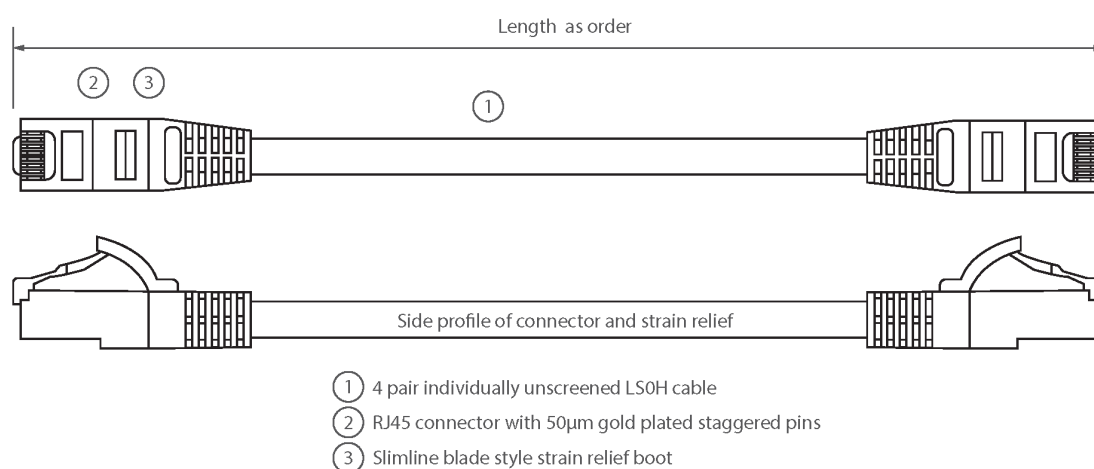

✕ LSOH outer sheath

✕ "Stepped" RJ45 connector pins

✕ CIBSE TM65 Embodied Carbon: 1.643 kg CO2e

Product Overview

Excel Category 6 U/UTP patch leads are manufactured and tested to ISO 11801, EN 50173 & TIA/EIA 568 requirements for patch cord assemblies and provide optimum performance levels for structured cabling installations.

Product Specifications

Feature	Values
Cable type	U/UTP
Category	6
Length	10 m
Type of connector connection 1	RJ45 8(8)
Type of connector connection 2	RJ45 8(8)
Outer sheath colour	Yellow
Strain relief boot	Moulded-on
Lockable	no
Strain relief boot colour	Yellow
Flame retardant version	yes

Excel Cat6 Patch Lead U/UTP Unshielded LSOH Blade Booted 10 m Yellow

Item Code: 100-347

excel
without compromise.

Cable construction	1x4
AWG-size	24
Pin assignment	1:1

Product drawing

Standards

Applicable standard	Detail
ISO/IEC 11801-1:2017	Information technology - Generic cabling for customer premises: Part 1 General Requirements
EN 50173-1:2018	Information technology. Generic cabling systems - General requirements
ANSI/TIA 568-2.D	Balanced Twisted-Pair Telecommunications Cabling and Components Standards
IEC 61156-5:2009+AMD1:2012 CSV	Multicore and symmetrical pair/quad cables for digital communications - Part 5: Symmetrical pair/quad cables with transmission characteristics up to 1 000 MHz - Horizontal floor wiring - Sectional specification
IEC 60332-1-2:2004	Tests on electric and optical fibre cables under fire conditions. Test for vertical flame propagation for a single insulated wire or cable. Procedure for 1 kW pre-mixed flame
IEC 61034-2:2005+A1:2013	Measurement of smoke density of cables burning under defined conditions - Part 2: Test procedure and requirements