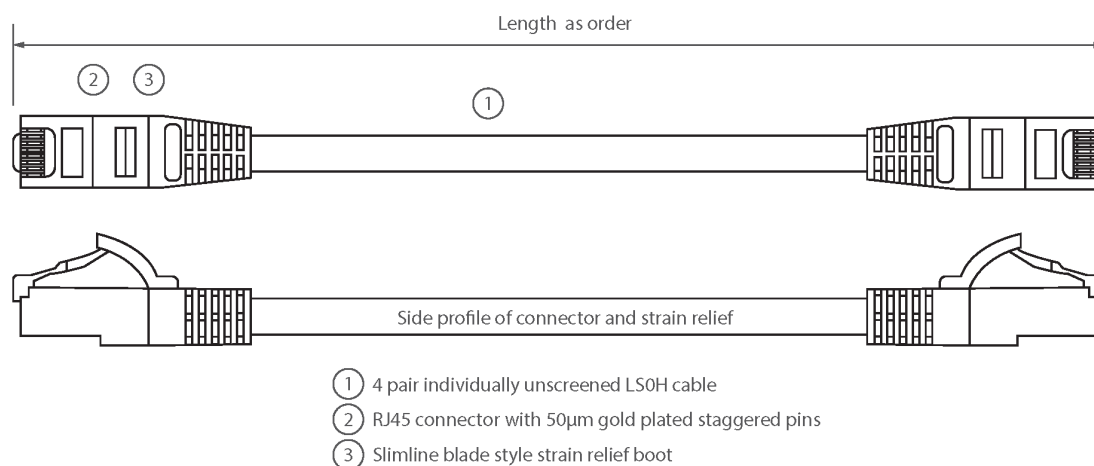

Excel Cat6 Patch Lead U/UTP Unshielded LSOH Blade Booted 15 m Yellow

Item Code: 100-348

excel
without compromise.

Cable construction	1x4
AWG-size	24
Pin assignment	1:1

Product drawing

Standards

Applicable standard	Detail
ISO/IEC 11801-1:2017	Information technology - Generic cabling for customer premises: Part 1 General Requirements
EN 50173-1:2018	Information technology. Generic cabling systems - General requirements
ANSI/TIA 568-2.D	Balanced Twisted-Pair Telecommunications Cabling and Components Standards
IEC 61156-5:2009+AMD1:2012 CSV	Multicore and symmetrical pair/quad cables for digital communications - Part 5: Symmetrical pair/quad cables with transmission characteristics up to 1 000 MHz - Horizontal floor wiring - Sectional specification
IEC 60332-1-2:2004	Tests on electric and optical fibre cables under fire conditions. Test for vertical flame propagation for a single insulated wire or cable. Procedure for 1 kW pre-mixed flame
IEC 61034-2:2005+A1:2013	Measurement of smoke density of cables burning under defined conditions - Part 2: Test procedure and requirements