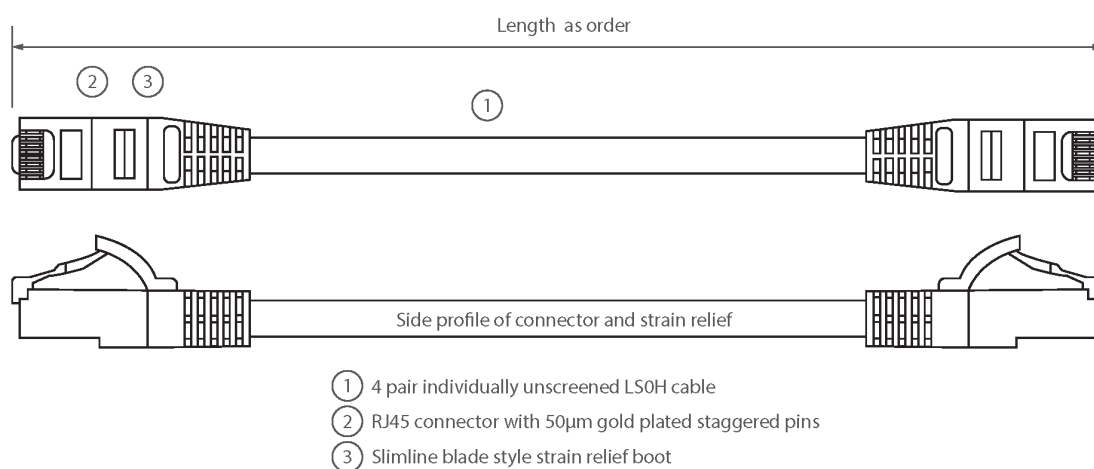

LSOH outer sheath

"Stepped" RJ45 connector pins

CIBSE TM65 Embodied Carbon: 2.443 kg CO2e

Product Overview

Excel Category 6 U/UTP patch leads are manufactured and tested to ISO 11801, EN 50173 & TIA/EIA 568 requirements for patch cord assemblies and provide optimum performance levels for structured cabling installations.

Product Specifications

Feature	Values
Cable type	U/UTP
Category	6
Length	15 m
Type of connector connection 1	RJ45 8(8)
Type of connector connection 2	RJ45 8(8)
Outer sheath colour	Yellow
Strain relief boot	Moulded-on
Lockable	no
Strain relief boot colour	Yellow

Excel Cat6 Patch Lead U/UTP Unshielded LSOH Blade Booted 15 m Yellow

Item Code: 100-348

excel
without compromise.

Flame retardant version	yes
Cable construction	1x4
AWG-size	24
Pin assignment	1:1

Product drawing