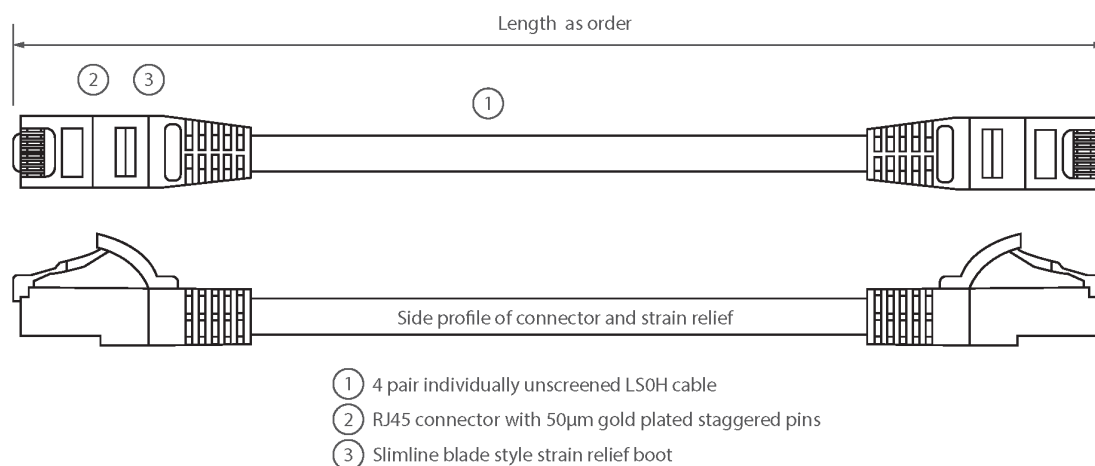

✕ Individually packaged

✕ "Stepped" RJ45 connector pins

✕ T568B wiring

✕ CIBSE TM65 Embodied Carbon: 0.203 kg CO2e

Product Overview

Excel Category 6 U/UTP patch leads are manufactured and tested to ISO 11801, EN 50173 & TIA/EIA 568 requirements for patch cord assemblies and provide optimum performance levels for structured cabling installations.

Product Specifications

| Feature | Values |
|--------------------------------|------------|
| Cable type | U/UTP |
| Category | 6 |
| Length | 1 m |
| Type of connector connection 1 | RJ45 8(8) |
| Type of connector connection 2 | RJ45 8(8) |
| Outer sheath colour | Black |
| Strain relief boot | Moulded-on |
| Lockable | no |
| Strain relief boot colour | Black |
| Flame retardant version | yes |

Excel Cat6 Patch Lead U/UTP Unshielded LSOH Blade Booted 1 m Black

Item Code: 100-350

| | |
|--------------------|-----|
| Cable construction | 1x4 |
| AWG-size | 24 |
| Pin assignment | 1:1 |

Product drawing