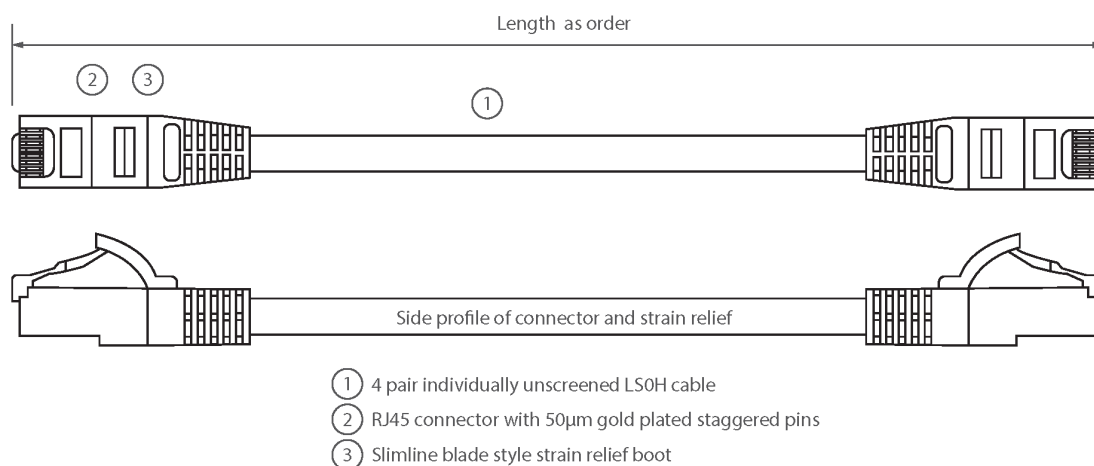

✕ Individually packaged

✕ "Stepped" RJ45 connector pins

✕ T568B wiring

✕ CIBSE TM65 Embodied Carbon: 0.203 kg CO2e

Product Overview

Excel Category 6 U/UTP patch leads are manufactured and tested to ISO 11801, EN 50173 & TIA/EIA 568 requirements for patch cord assemblies and provide optimum performance levels for structured cabling installations.

Product Specifications

Feature	Values
Cable type	U/UTP
Category	6
Length	1 m
Type of connector connection 1	RJ45 8(8)
Type of connector connection 2	RJ45 8(8)
Outer sheath colour	Black
Strain relief boot	Moulded-on
Lockable	no
Strain relief boot colour	Black
Flame retardant version	yes

Excel Cat6 Patch Lead U/UTP Unshielded LSOH Blade Booted 1 m Black

Item Code: 100-350

excel
without compromise.

Cable construction	1x4
AWG-size	24
Pin assignment	1:1

Product drawing

Standards

Applicable standard	Detail
ISO/IEC 11801-1:2017	Information technology - Generic cabling for customer premises: Part 1 General Requirements
EN 50173-1:2018	Information technology. Generic cabling systems - General requirements
ANSI/TIA 568-2.D	Balanced Twisted-Pair Telecommunications Cabling and Components Standards
IEC 61156-5:2009+AMD1:2012 CSV	Multicore and symmetrical pair/quad cables for digital communications - Part 5: Symmetrical pair/quad cables with transmission characteristics up to 1 000 MHz - Horizontal floor wiring - Sectional specification
IEC 60332-1-2:2004	Tests on electric and optical fibre cables under fire conditions. Test for vertical flame propagation for a single insulated wire or cable. Procedure for 1 kW pre-mixed flame
IEC 61034-2:2005+A1:2013	Measurement of smoke density of cables burning under defined conditions - Part 2: Test procedure and requirements