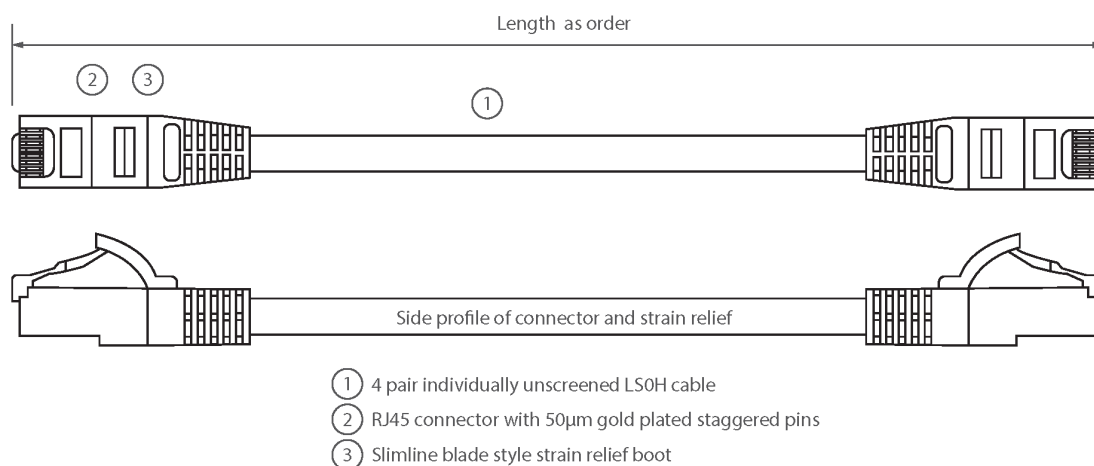

✕ LSOH outer sheath

✕ "Stepped" RJ45 connector pins

✕ CIBSE TM65 Embodied Carbon: 1.003 kg CO2e

Product Overview

Excel Category 6 U/UTP patch leads are manufactured and tested to ISO 11801, EN 50173 & TIA/EIA 568 requirements for patch cord assemblies and provide optimum performance levels for structured cabling installations.

Product Specifications

Feature	Values
Cable type	U/UTP
Category	6
Length	6 m
Type of connector connection 1	RJ45 8(8)
Type of connector connection 2	RJ45 8(8)
Outer sheath colour	Yellow
Strain relief boot	Moulded-on
Lockable	no
Strain relief boot colour	Yellow
Flame retardant version	yes

Excel Cat6 Patch Lead U/UTP Unshielded LSOH Blade Booted 6 m Yellow

Item Code: 100-351

excel
without compromise.

Cable construction	1x4
AWG-size	24
Pin assignment	1:1

Product drawing

Standards

Applicable standard	Detail
ISO/IEC 11801-1:2017	Information technology - Generic cabling for customer premises: Part 1 General Requirements
EN 50173-1:2018	Information technology. Generic cabling systems - General requirements
ANSI/TIA 568-2.D	Balanced Twisted-Pair Telecommunications Cabling and Components Standards
IEC 61156-5:2009+AMD1:2012 CSV	Multicore and symmetrical pair/quad cables for digital communications - Part 5: Symmetrical pair/quad cables with transmission characteristics up to 1 000 MHz - Horizontal floor wiring - Sectional specification
IEC 60332-1-2:2004	Tests on electric and optical fibre cables under fire conditions. Test for vertical flame propagation for a single insulated wire or cable. Procedure for 1 kW pre-mixed flame
IEC 61034-2:2005+A1:2013	Measurement of smoke density of cables burning under defined conditions - Part 2: Test procedure and requirements