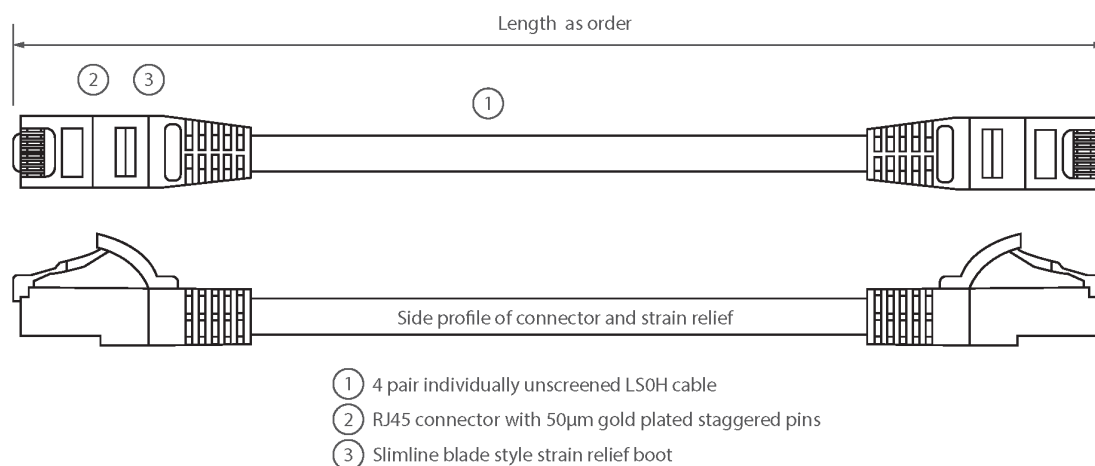

✕ LSOH outer sheath

✕ "Stepped" RJ45 connector pins

✕ CIBSE TM65 Embodied Carbon: 1.322 kg CO2e

Product Overview

Excel Category 6 U/UTP patch leads are manufactured and tested to ISO 11801, EN 50173 & TIA/EIA 568 requirements for patch cord assemblies and provide optimum performance levels for structured cabling installations.

Product Specifications

Feature	Values
Cable type	U/UTP
Category	6
Length	8 m
Type of connector connection 1	RJ45 8(8)
Type of connector connection 2	RJ45 8(8)
Outer sheath colour	Grey
Strain relief boot	Moulded-on
Lockable	no
Strain relief boot colour	Grey
Flame retardant version	yes

Excel Cat6 Patch Lead U/UTP Unshielded LSOH Blade Booted 8 m Grey

Item Code: 100-352

excel
without compromise.

Cable construction	1x4
AWG-size	24
Pin assignment	1:1

Product drawing

Standards

Applicable standard	Detail
ISO/IEC 11801-1:2017	Information technology - Generic cabling for customer premises: Part 1 General Requirements
EN 50173-1:2018	Information technology. Generic cabling systems - General requirements
ANSI/TIA 568-2.D	Balanced Twisted-Pair Telecommunications Cabling and Components Standards
IEC 61156-5:2009+AMD1:2012 CSV	Multicore and symmetrical pair/quad cables for digital communications - Part 5: Symmetrical pair/quad cables with transmission characteristics up to 1 000 MHz - Horizontal floor wiring - Sectional specification
IEC 60332-1-2:2004	Tests on electric and optical fibre cables under fire conditions. Test for vertical flame propagation for a single insulated wire or cable. Procedure for 1 kW pre-mixed flame
IEC 61034-2:2005+A1:2013	Measurement of smoke density of cables burning under defined conditions - Part 2: Test procedure and requirements