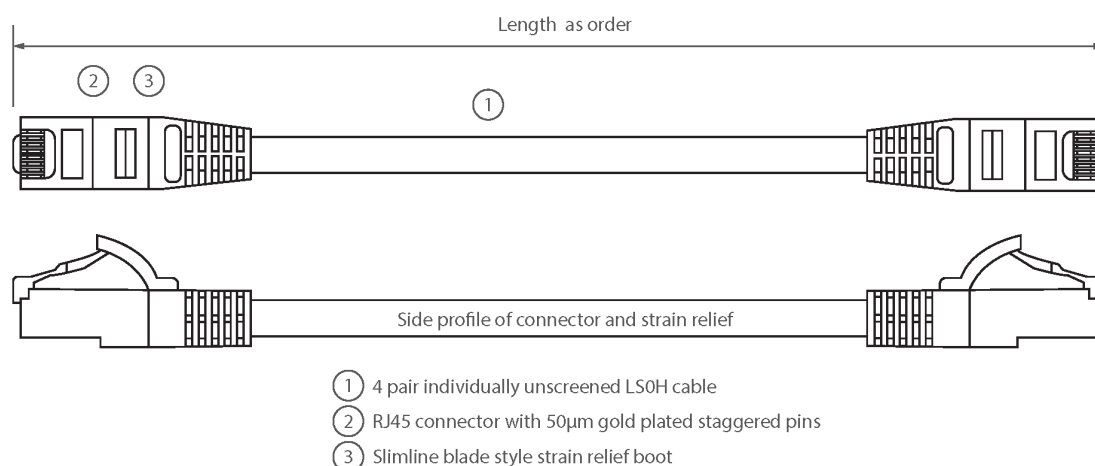

## Product Overview

Excel Category 6 U/UTP patch leads are made using 2 RJ45 stranded conductors on to 4 pair U/UTP Cable. The Cat 6 patch leads come with a blade 'slimline' moulded boot and clip protector. Excel Category 6 patch leads are manufactured from enhanced performance patch cable and RJ45 connectors to meet and exceed the specifications for Category 6 Networking.

## Product Specifications

Feature	Values
Cable type	U/UTP
Category	6
Length	8 m
Type of connector connection 1	RJ45 8(8)
Type of connector connection 2	RJ45 8(8)
Outer sheath colour	Red
Strain relief boot	Moulded-on
Lockable	no
Strain relief boot colour	Red
Flame retardant version	yes
Cable construction	1x4

# Excel Cat6 Patch Lead U/UTP Unshielded LSOH Blade Booted 8 m Red

Item Code: 100-353

**excel**  
without compromise.

AWG-size	24
Pin assignment	1:1

## Product drawing