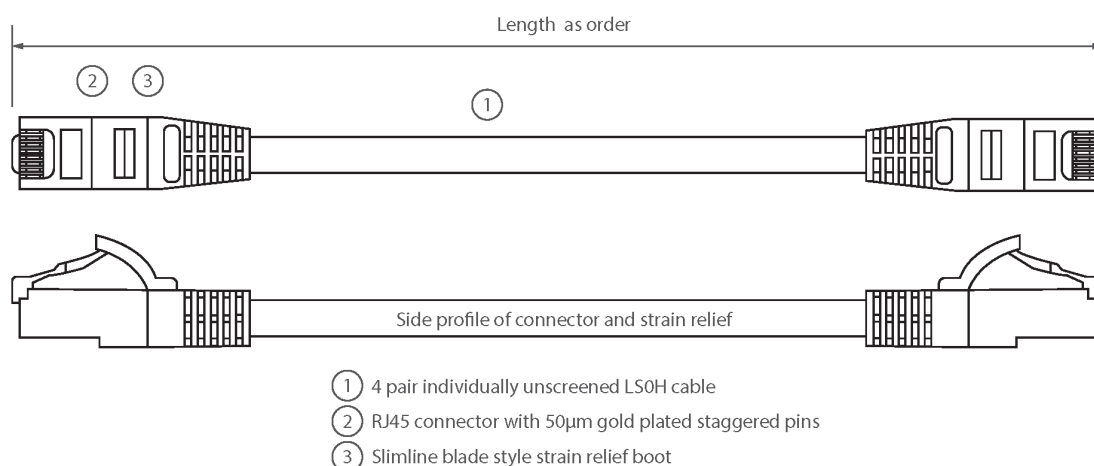

✘ Blade Style 'Slimline' moulded strain relief boot with clip protector

✘ Choice of colours

✘ CIBSE TM65 Embodied Carbon: 1.322 kg CO2e

Product Overview

Excel Category 6 U/UTP patch leads are made using 2 RJ45 stranded conductors on to 4 pair U/UTP Cable. The Cat 6 patch leads come with a blade 'slimline' moulded boot and clip protector. Excel Category 6 patch leads are manufactured from enhanced performance patch cable and RJ45 connectors to meet and exceed the specifications for Category 6 Networking.

Product Specifications

Feature	Values
Cable type	U/UTP
Category	6
Length	8 m
Type of connector connection 1	RJ45 8(8)
Type of connector connection 2	RJ45 8(8)
Outer sheath colour	Red
Strain relief boot	Moulded-on
Lockable	no
Strain relief boot colour	Red
Flame retardant version	yes
Cable construction	1x4

Excel Cat6 Patch Lead U/UTP Unshielded LSOH Blade Booted 8 m Red

Item Code: 100-353

excel
without compromise.

AWG-size	24
Pin assignment	1:1

Product drawing

Standards

Applicable standard	Detail
ISO/IEC 11801-1:2017	Information technology - Generic cabling for customer premises: Part 1 General Requirements
EN 50173-1:2018	Information technology. Generic cabling systems - General requirements
ANSI/TIA 568-2.D	Balanced Twisted-Pair Telecommunications Cabling and Components Standards
IEC 61156-5:2009+AMD1:2012 CSV	Multicore and symmetrical pair/quad cables for digital communications - Part 5: Symmetrical pair/quad cables with transmission characteristics up to 1 000 MHz - Horizontal floor wiring - Sectional specification
IEC 60332-1-2:2004	Tests on electric and optical fibre cables under fire conditions. Test for vertical flame propagation for a single insulated wire or cable. Procedure for 1 kW pre-mixed flame
IEC 61034-2:2005+A1:2013	Measurement of smoke density of cables burning under defined conditions - Part 2: Test procedure and requirements
RoHS-II/-III (2011/65/EU & 2015/863): 2023	Our products, demonstrate full adherence to the