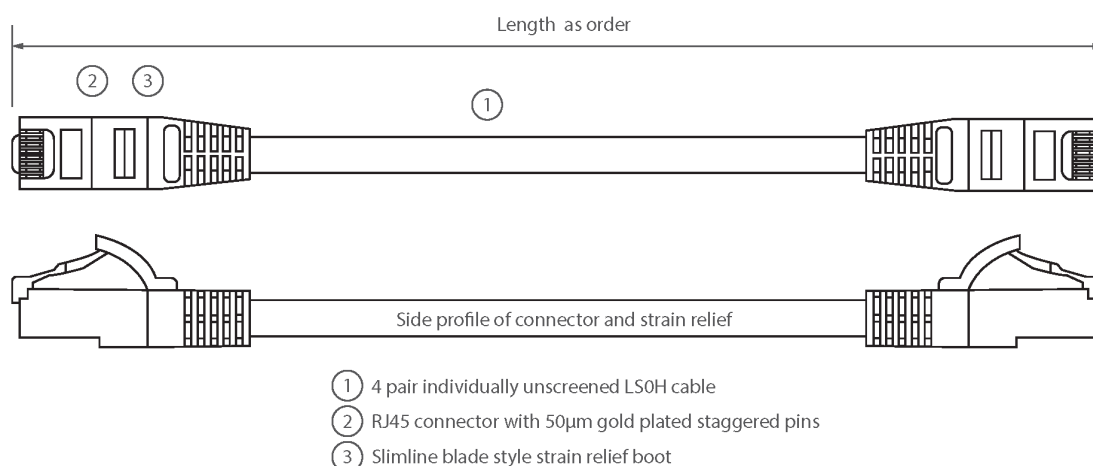

✕ Blade Style 'Slimline' moulded strain relief boot with clip protector

✕ Choice of colours

✕ CIBSE TM65 Embodied Carbon: 1.322 kg CO2e

Product Overview

Excel Category 6 U/UTP patch leads are made using 2 RJ45 stranded conductors on to 4 pair U/UTP Cable. The Cat 6 patch leads come with a blade 'slimline' moulded boot and clip protector. Excel Category 6 patch leads are manufactured from enhanced performance patch cable and RJ45 connectors to meet and exceed the specifications for Category 6 Networking.

Product Specifications

Feature	Values
Cable type	U/UTP
Category	6
Length	8 m
Type of connector connection 1	RJ45 8(8)
Type of connector connection 2	RJ45 8(8)
Outer sheath colour	Red
Strain relief boot	Moulded-on
Lockable	no
Strain relief boot colour	Red
Flame retardant version	yes
Cable construction	1x4

Excel Cat6 Patch Lead U/UTP Unshielded LSOH Blade Booted 8 m Red

Item Code: 100-353

excel
without compromise.

AWG-size	24
Pin assignment	1:1

Product drawing

Standards

Applicable standard	Detail
ISO/IEC 11801-1:2017	Information technology - Generic cabling for customer premises: Part 1 General Requirements
EN 50173-1:2018	Information technology. Generic cabling systems - General requirements
ANSI/TIA 568-2.D	Balanced Twisted-Pair Telecommunications Cabling and Components Standards
IEC 61156-5:2009+AMD1:2012 CSV	Multicore and symmetrical pair/quad cables for digital communications - Part 5: Symmetrical pair/quad cables with transmission characteristics up to 1 000 MHz - Horizontal floor wiring - Sectional specification
IEC 60332-1-2:2004	Tests on electric and optical fibre cables under fire conditions. Test for vertical flame propagation for a single insulated wire or cable. Procedure for 1 kW pre-mixed flame
IEC 61034-2:2005+A1:2013	Measurement of smoke density of cables burning under defined conditions - Part 2: Test procedure and requirements
RoHS-II/III (2011/65/EU & 2015/863): 2023	Our products, demonstrate full adherence to the