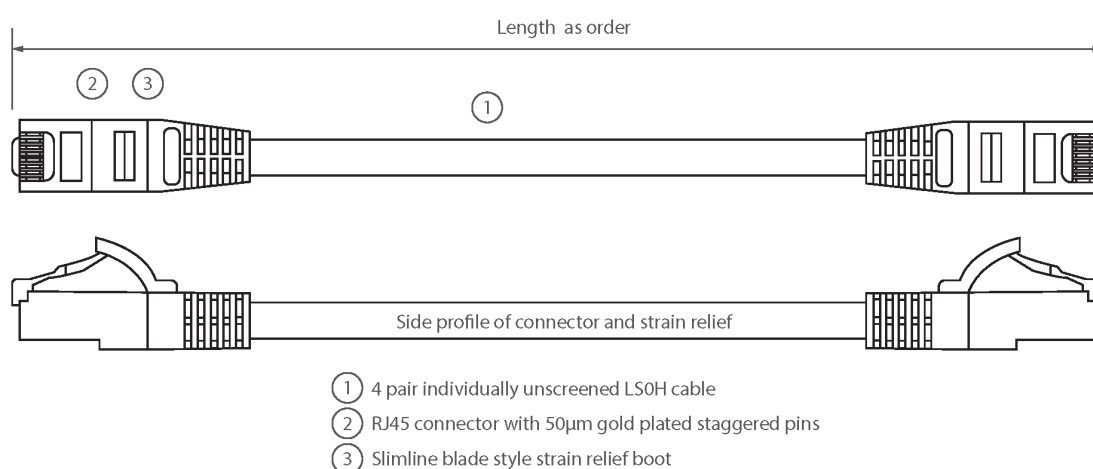

## Product Overview

Excel Category 6 U/UTP patch leads are made using 2 RJ45 stranded conductors on to 4 pair U/UTP Cable. The Cat 6 patch leads come with a blade 'slimline' moulded boot and clip protector. Excel Category 6 patch leads are manufactured from enhanced performance patch cable and RJ45 connectors to meet and exceed the specifications for Category 6 Networking.

## Product Specifications

Feature	Values
Cable type	U/UTP
Category	6
Length	8 m
Type of connector connection 1	RJ45 8(8)
Type of connector connection 2	RJ45 8(8)
Outer sheath colour	Red
Strain relief boot	Moulded-on
Lockable	no
Strain relief boot colour	Red

# Excel Cat6 Patch Lead U/UTP Unshielded LSOH Blade Booted 8 m Red

Item Code: 100-353

**excel**  
without compromise.

Flame retardant version	yes
Cable construction	1x4
AWG-size	24
Pin assignment	1:1

## Product drawing