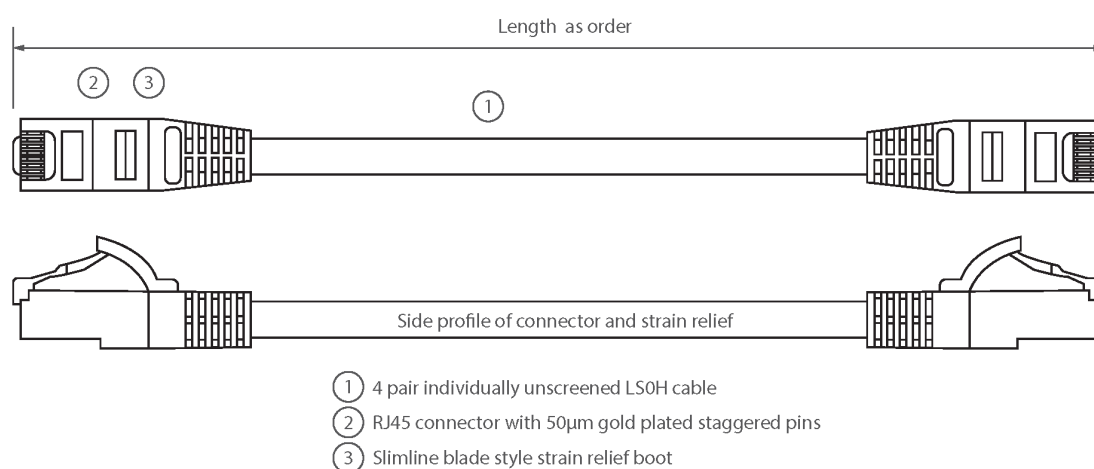

## Product Overview

Excel Category 6 U/UTP patch leads are manufactured and tested to ISO 11801, EN 50173 & TIA/EIA 568 requirements for patch cord assemblies and provide optimum performance levels for structured cabling installations.

## Product Specifications

Feature	Values
Cable type	U/UTP
Category	6
Length	8 m
Type of connector connection 1	RJ45 8(8)
Type of connector connection 2	RJ45 8(8)
Outer sheath colour	Yellow
Strain relief boot	Moulded-on
Lockable	no
Strain relief boot colour	Yellow
Flame retardant version	yes

# Excel Cat6 Patch Lead U/UTP Unshielded LSOH Blade Booted 8 m Yellow

Item Code: 100-356

Cable construction	1x4
AWG-size	24
Pin assignment	1:1

## Product drawing