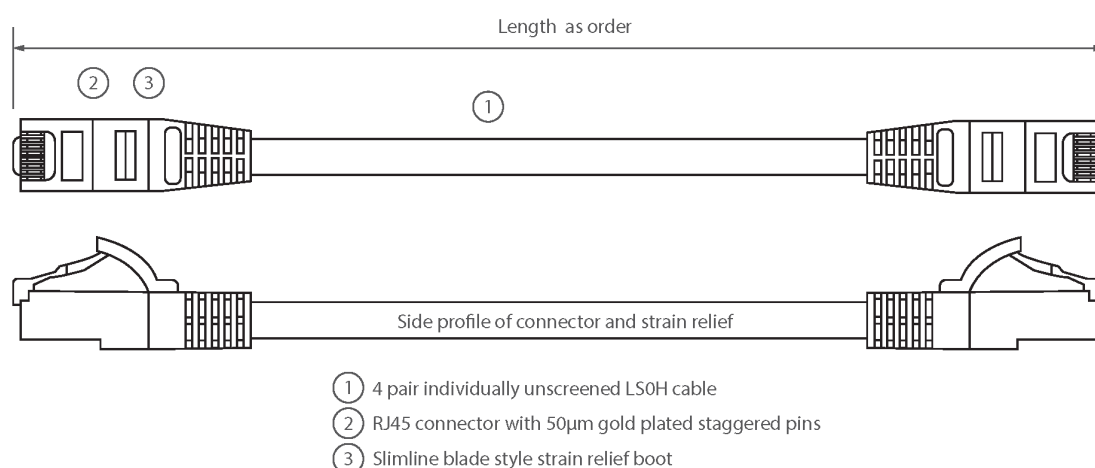

✕ LSOH outer sheath

Product Overview

Excel Category 6 U/UTP patch leads are manufactured and tested to ISO 11801, EN 50173 & TIA/EIA 568 requirements for patch cord assemblies and provide optimum performance levels for structured cabling installations.

Product Specifications

Feature	Values
Cable type	U/UTP
Category	6
Length	4 m
Type of connector connection 1	RJ45 8(8)
Type of connector connection 2	RJ45 8(8)
Outer sheath colour	Grey
Strain relief boot	Moulded-on
Lockable	no
Strain relief boot colour	Grey
Flame retardant version	yes
Halogen free	yes
Cable construction	1x4

Excel Cat6 Patch Lead U/UTP Unshielded LSOH Blade Booted 4m Grey

Item Code: 100-357

excel
without compromise.

AWG-size	24
Pin assignment	1:1

Product drawing

Standards

Applicable standard	Detail
ISO/IEC 11801-1:2017	Information technology - Generic cabling for customer premises: Part 1 General Requirements
EN 50173-1:2018	Information technology. Generic cabling systems - General requirements
ANSI/TIA 568-2.D	Balanced Twisted-Pair Telecommunications Cabling and Components Standards
IEC 61156-5:2009+AMD1:2012 CSV	Multicore and symmetrical pair/quad cables for digital communications - Part 5: Symmetrical pair/quad cables with transmission characteristics up to 1 000 MHz - Horizontal floor wiring - Sectional specification
IEC 60332-1-2:2004	Tests on electric and optical fibre cables under fire conditions. Test for vertical flame propagation for a single insulated wire or cable. Procedure for 1 kW pre-mixed flame
IEC 61034-2:2005+A1:2013	Measurement of smoke density of cables burning under defined conditions - Part 2: Test procedure and requirements
RoHS	Compliant to the Restriction of Hazardous Substances