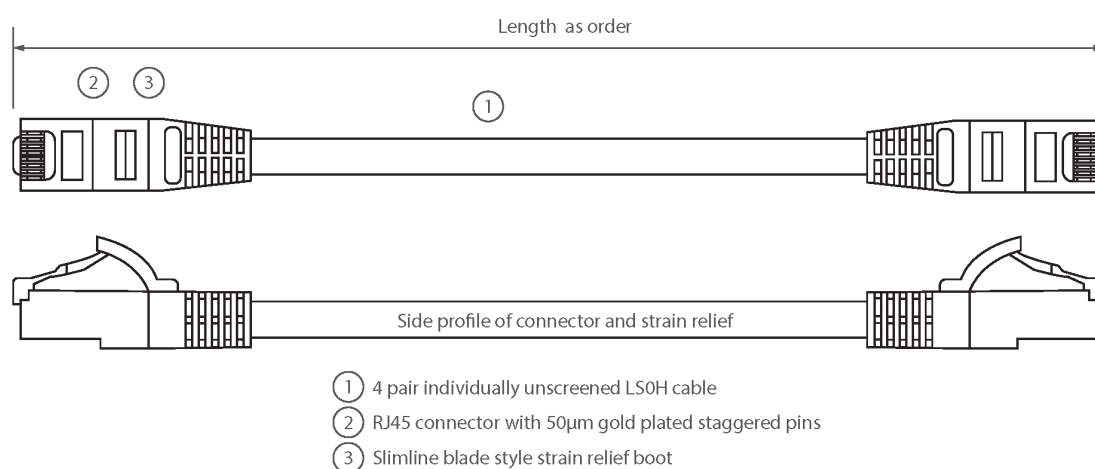

✕ Individually packaged

✕ "Stepped" RJ45 connector pins

✕ T568B wiring

✕ CIBSE TM65 Embodied Carbon: 0.683 kg CO2e

Product Overview

Excel Category 6 U/UTP patch leads are manufactured and tested to ISO 11801, EN 50173 & TIA/EIA 568 requirements for patch cord assemblies and provide optimum performance levels for structured cabling installations.

Product Specifications

Feature	Values
Cable type	U/UTP
Category	6
Length	4 m
Type of connector connection 1	RJ45 8(8)
Type of connector connection 2	RJ45 8(8)
Outer sheath colour	Grey
Strain relief boot	Moulded-on
Lockable	no
Strain relief boot colour	Grey
Flame retardant version	yes

Excel Cat6 Patch Lead U/UTP Unshielded LSOH Blade Booted 4 m Grey

Item Code: 100-357

excel
without compromise.

Cable construction	1x4
AWG-size	24
Pin assignment	1:1

Product drawing

Standards

Applicable standard	Detail
ISO/IEC 11801-1:2017	Information technology - Generic cabling for customer premises: Part 1 General Requirements
EN 50173-1:2018	Information technology. Generic cabling systems - General requirements
ANSI/TIA 568-2.D	Balanced Twisted-Pair Telecommunications Cabling and Components Standards
IEC 61156-5:2009+AMD1:2012 CSV	Multicore and symmetrical pair/quad cables for digital communications - Part 5: Symmetrical pair/quad cables with transmission characteristics up to 1 000 MHz - Horizontal floor wiring - Sectional specification
IEC 60332-1-2:2004	Tests on electric and optical fibre cables under fire conditions. Test for vertical flame propagation for a single insulated wire or cable. Procedure for 1 kW pre-mixed flame
IEC 61034-2:2005+A1:2013	Measurement of smoke density of cables burning under defined conditions - Part 2: Test procedure and requirements