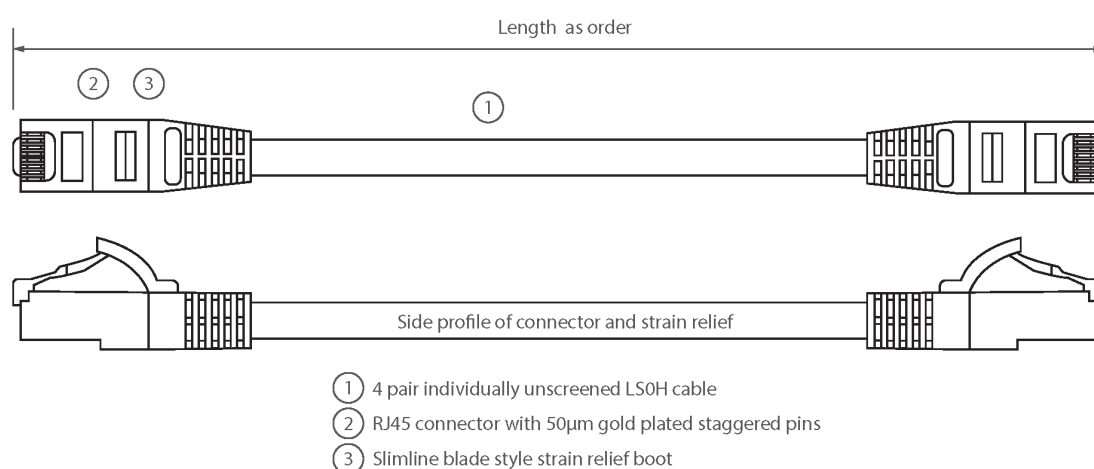

Individually packaged

"Stepped" RJ45 connector pins

T568B wiring

CIBSE TM65 Embodied Carbon: 0.683 kg CO2e

Product Overview

Excel Category 6 U/UTP patch leads are manufactured and tested to ISO 11801, EN 50173 & TIA/EIA 568 requirements for patch cord assemblies and provide optimum performance levels for structured cabling installations.

Product Specifications

Feature	Values
Cable type	U/UTP
Category	6
Length	4 m
Type of connector connection 1	RJ45 8(8)
Type of connector connection 2	RJ45 8(8)
Outer sheath colour	Red
Strain relief boot	Moulded-on
Lockable	no
Strain relief boot colour	Red

Excel Cat6 Patch Lead U/UTP Unshielded LSOH Blade Booted 4 m Red

Item Code: 100-358

excel
without compromise.

Flame retardant version	yes
Cable construction	1x4
AWG-size	24
Pin assignment	1:1

Product drawing