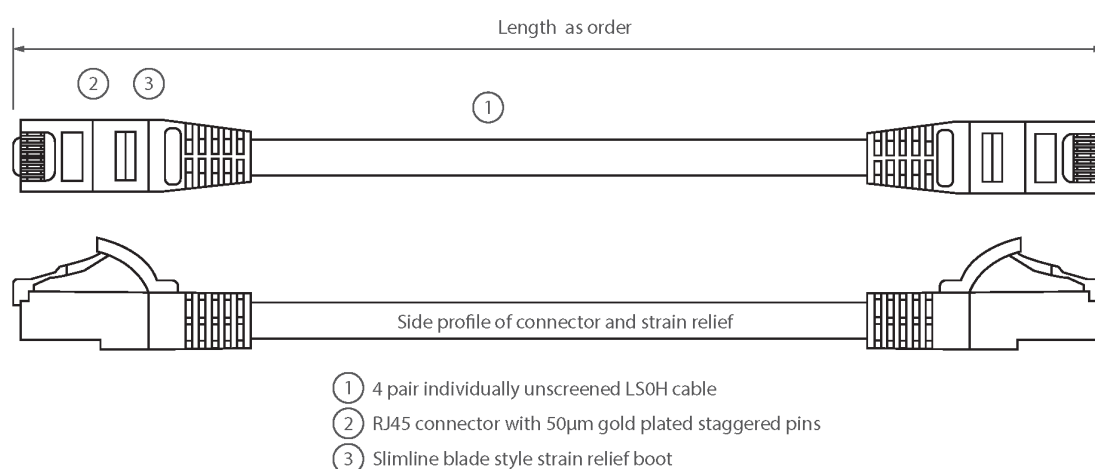

Individually packaged

"Stepped" RJ45 connector pins

T568B wiring

CIBSE TM65 Embodied Carbon: 0.683 kg CO2e

Product Overview

Excel Category 6 U/UTP patch leads are manufactured and tested to ISO 11801, EN 50173 & TIA/EIA 568 requirements for patch cord assemblies and provide optimum performance levels for structured cabling installations.

Product Specifications

Feature	Values
Cable type	U/UTP
Category	6
Length	4 m
Type of connector connection 1	RJ45 8(8)
Type of connector connection 2	RJ45 8(8)
Outer sheath colour	Green
Strain relief boot	Moulded-on
Lockable	no
Strain relief boot colour	Green

Excel Cat6 Patch Lead U/UTP Unshielded LSOH Blade Booted 4 m Green

Item Code: 100-359

excel
without compromise.

Flame retardant version	yes
Cable construction	1x4
AWG-size	24
Pin assignment	1:1

Product drawing