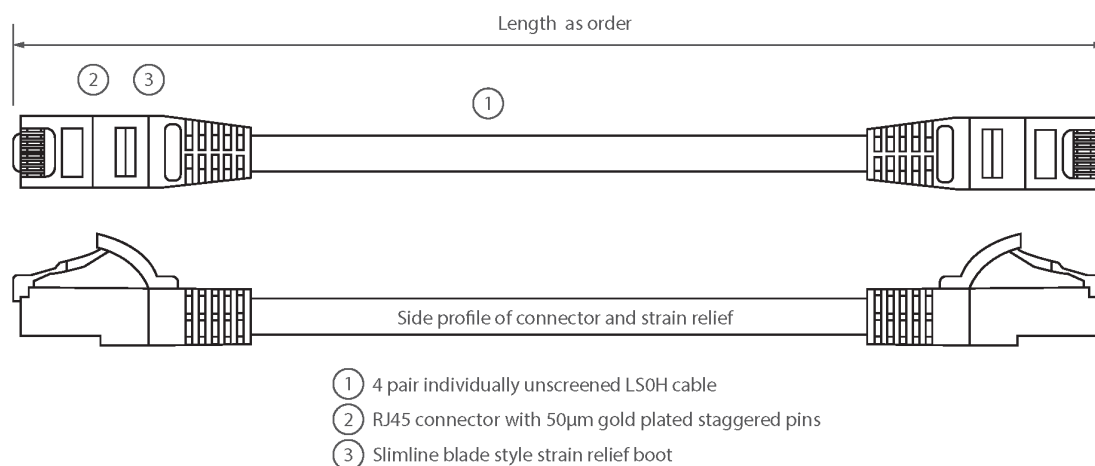

✕ Individually packaged

✕ "Stepped" RJ45 connector pins

✕ T568B wiring

✕ CIBSE TM65 Embodied Carbon: 0.683 kg CO2e

Product Overview

Excel Category 6 U/UTP patch leads are manufactured and tested to ISO 11801, EN 50173 & TIA/EIA 568 requirements for patch cord assemblies and provide optimum performance levels for structured cabling installations.

Product Specifications

Feature	Values
Cable type	U/UTP
Category	6
Length	4 m
Type of connector connection 1	RJ45 8(8)
Type of connector connection 2	RJ45 8(8)
Outer sheath colour	Green
Strain relief boot	Moulded-on
Lockable	no
Strain relief boot colour	Green
Flame retardant version	yes

Excel Cat6 Patch Lead U/UTP Unshielded LSOH Blade Booted 4 m Green

Item Code: 100-359

excel
without compromise.

Cable construction	1x4
AWG-size	24
Pin assignment	1:1

Product drawing

Standards

Applicable standard	Detail
ISO/IEC 11801-1:2017	Information technology - Generic cabling for customer premises: Part 1 General Requirements
EN 50173-1:2018	Information technology. Generic cabling systems - General requirements
ANSI/TIA 568-2.D	Balanced Twisted-Pair Telecommunications Cabling and Components Standards
IEC 61156-5:2009+AMD1:2012 CSV	Multicore and symmetrical pair/quad cables for digital communications - Part 5: Symmetrical pair/quad cables with transmission characteristics up to 1 000 MHz - Horizontal floor wiring - Sectional specification
IEC 60332-1-2:2004	Tests on electric and optical fibre cables under fire conditions. Test for vertical flame propagation for a single insulated wire or cable. Procedure for 1 kW pre-mixed flame
IEC 61034-2:2005+A1:2013	Measurement of smoke density of cables burning under defined conditions - Part 2: Test procedure and requirements