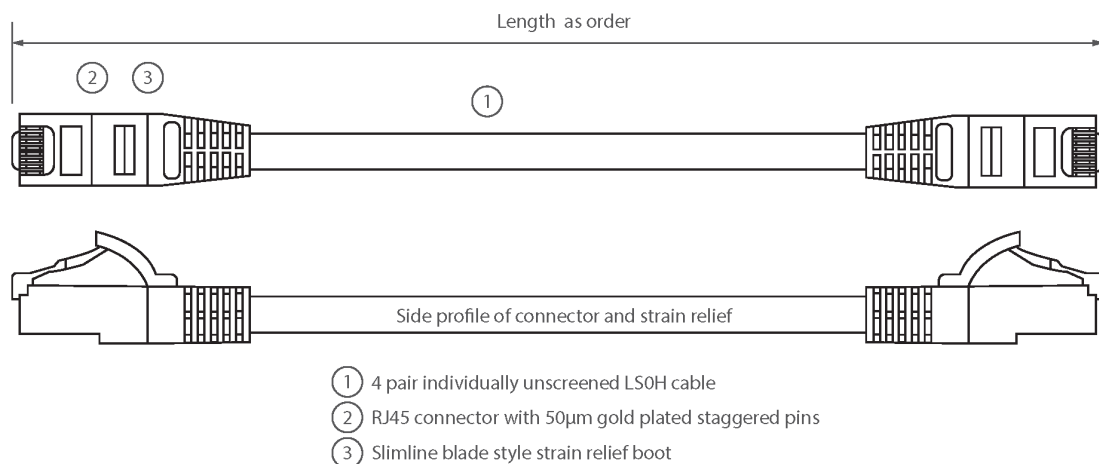

## Main Features

- / Cat6 compliant
- / LSOH outer sheath
- / "Stepped" RJ45 connector pins
- / Blade style "slimline" moulded strain relief boot with clip protector
- / Individually packaged
- / T568B wiring

# Excel Cat6 Patch Lead U/UTP Unshielded LSOH Blade Booted 4 m Green

Part Code: 100-359

sales@excel-networking.com  
excel-networking.com

Cable type	<b>U/UTP</b>
Category	<b>6</b>
Length	<b>4 m</b>
Type of connector connection 1	<b>RJ45 8(8)</b>
Type of connector connection 2	<b>RJ45 8(8)</b>
Outer sheath colour	<b>Green</b>
Strain relief boot	<b>Moulded-on</b>
Lockable	<b>no</b>
Strain relief boot colour	<b>Green</b>
Flame retardant version	<b>yes</b>
Cable construction	<b>1x4</b>
AWG-size	<b>24</b>
Pin assignment	<b>1:1</b>

## Product drawing