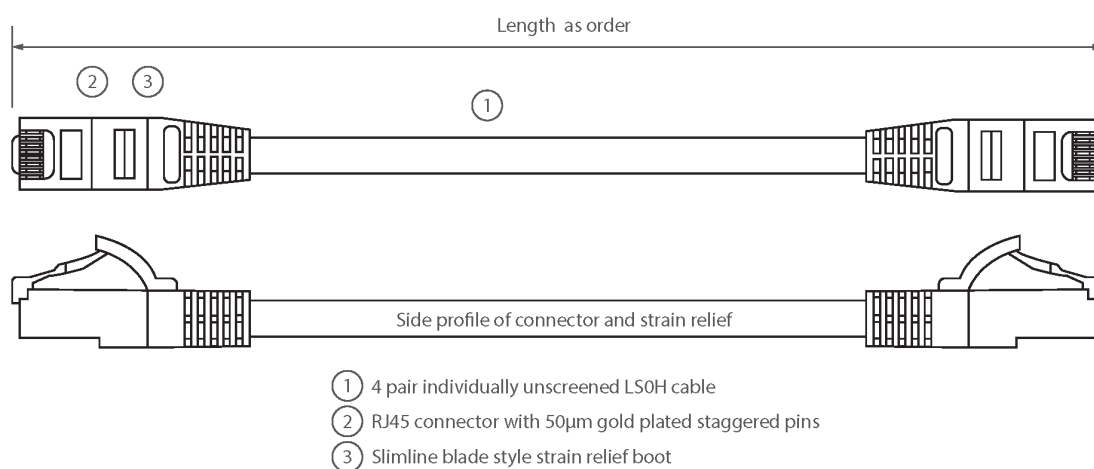

LSOH outer sheath

Individually packaged

"Stepped" RJ45 connector pins

T568B wiring

CIBSE TM65 Embodied Carbon: 0.363 kg CO2e

## Product Overview

Excel Category 6 U/UTP patch leads are manufactured and tested to ISO 11801, EN 50173 & TIA/EIA 568 requirements for patch cord assemblies and provide optimum performance levels for structured cabling installations.

## Product Specifications

Feature	Values
Cable type	U/UTP
Category	6
Length	2 m
Type of connector connection 1	RJ45 8(8)
Type of connector connection 2	RJ45 8(8)
Outer sheath colour	Black
Strain relief boot	Moulded-on
Lockable	no
Strain relief boot colour	Black

## Product drawing