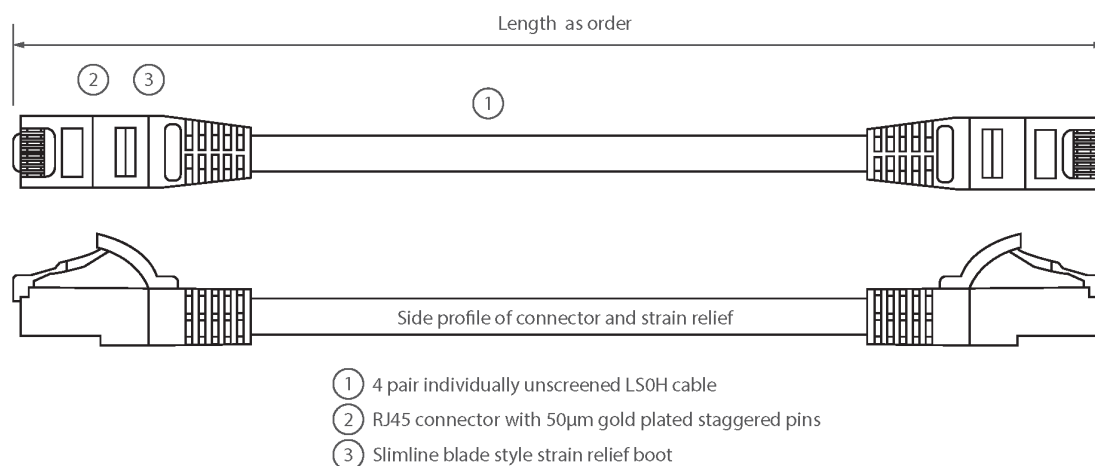

✘ Individually packaged

✘ "Stepped" RJ45 connector pins

✘ T568B wiring

✘ CIBSE TM65 Embodied Carbon: 0.683 kg CO2e

Product Overview

Excel Category 6 U/UTP patch leads are manufactured and tested to ISO 11801, EN 50173 & TIA/EIA 568 requirements for patch cord assemblies and provide optimum performance levels for structured cabling installations.

Product Specifications

Feature	Values
Cable type	U/UTP
Category	6
Length	4 m
Type of connector connection 1	RJ45 8(8)
Type of connector connection 2	RJ45 8(8)
Outer sheath colour	Blue
Strain relief boot	Moulded-on
Lockable	no
Strain relief boot colour	Blue
Flame retardant version	yes

Excel Cat6 Patch Lead U/UTP Unshielded LSOH Blade Booted 4 m Blue

Item Code: 100-364

Cable construction	1x4
AWG-size	24
Pin assignment	1:1

Product drawing

Standards

Applicable standard	Detail
ISO/IEC 11801-1:2017	Information technology - Generic cabling for customer premises: Part 1 General Requirements
EN 50173-1:2018	Information technology. Generic cabling systems - General requirements
ANSI/TIA 568-2.D	Balanced Twisted-Pair Telecommunications Cabling and Components Standards
IEC 61156-5:2009+AMD1:2012 CSV	Multicore and symmetrical pair/quad cables for digital communications - Part 5: Symmetrical pair/quad cables with transmission characteristics up to 1 000 MHz - Horizontal floor wiring - Sectional specification
IEC 60332-1-2:2004	Tests on electric and optical fibre cables under fire conditions. Test for vertical flame propagation for a single insulated wire or cable. Procedure for 1 kW pre-mixed flame
IEC 61034-2:2005+A1:2013	Measurement of smoke density of cables burning under defined conditions - Part 2: Test procedure and requirements