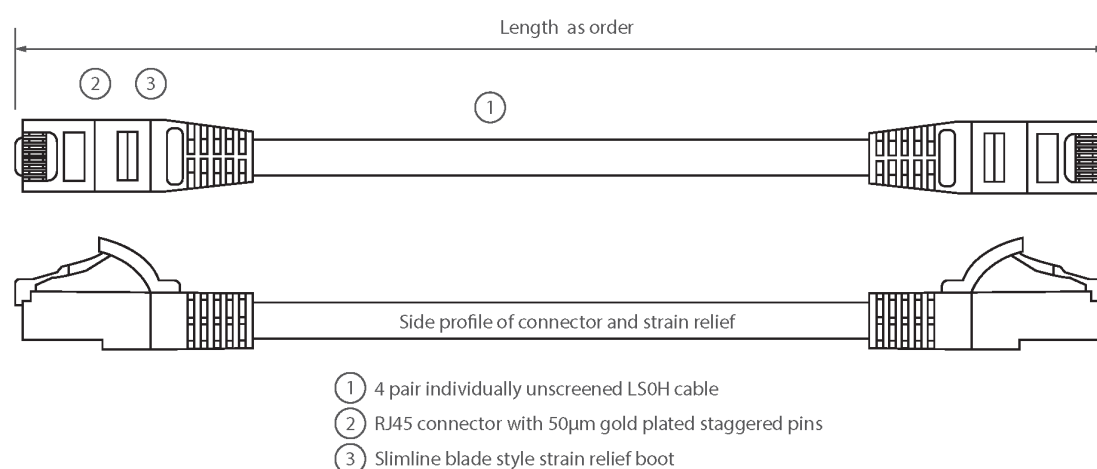

Blade style "slimline" moulded strain relief boot with clip protector

LSOH outer sheath

"Stepped" RJ45 connector pins

T568B wiring

Product Overview

Excel Category 6 U/UTP patch leads are manufactured and tested to ISO 11801, EN 50173 & TIA/EIA 568 requirements for patch cord assemblies and provide optimum performance levels for structured cabling installations.

Product Specifications

Feature	Values
Cable type	U/UTP
Category	6
Length	4 m
Type of connector connection 1	RJ45 8(8)
Type of connector connection 2	RJ45 8(8)
Outer sheath colour	Yellow
Strain relief boot	Moulded-on
Lockable	no
Strain relief boot colour	Yellow

Excel Cat6 Patch Lead U/UTP Unshielded LSOH Blade Booted 4 m Yellow

Item Code: 100-365

excel
without compromise.

Flame retardant version	yes
Cable construction	1x4
AWG-size	24
Pin assignment	1:1

Product drawing