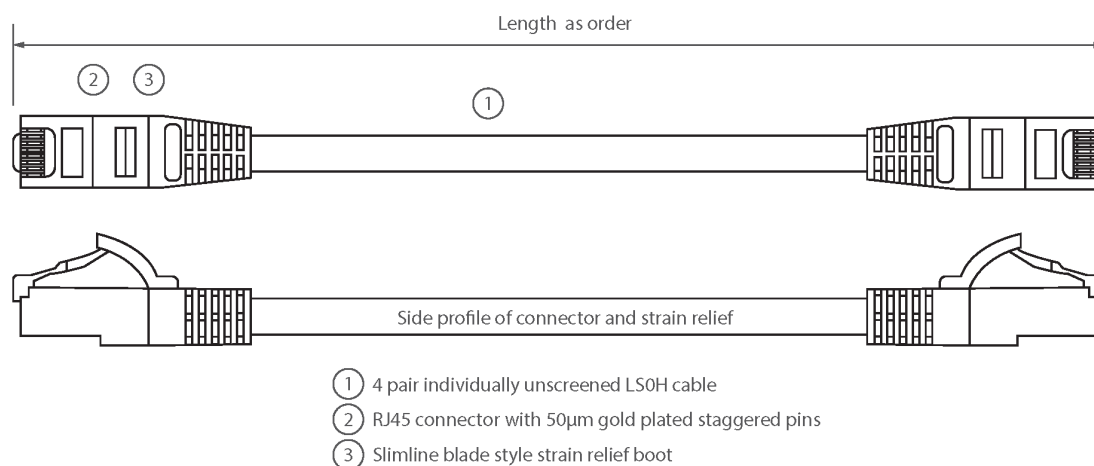

## Product Overview

Excel Category 6 U/UTP patch leads are manufactured and tested to ISO 11801, EN 50173 & TIA/EIA 568 requirements for patch cord assemblies and provide optimum performance levels for structured cabling installations.

## Product Specifications

Feature	Values
Cable type	U/UTP
Category	6
Length	4 m
Type of connector connection 1	RJ45 8(8)
Type of connector connection 2	RJ45 8(8)
Outer sheath colour	Yellow
Strain relief boot	Moulded-on
Lockable	no
Strain relief boot colour	Yellow
Flame retardant version	yes

# Excel Cat6 Patch Lead U/UTP Unshielded LSOH Blade Booted 4 m Yellow

Item Code: 100-365

**excel**  
without compromise.

Cable construction	1x4
AWG-size	24
Pin assignment	1:1

## Product drawing