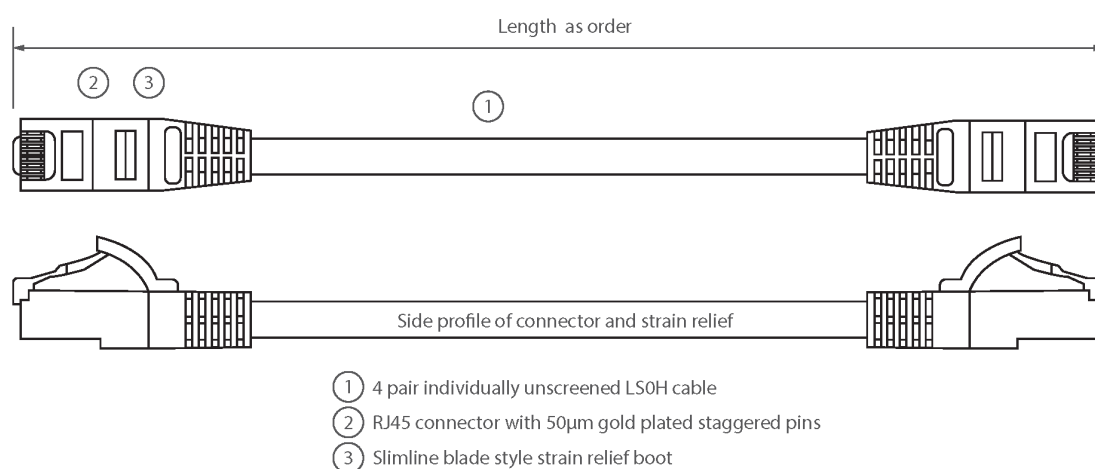

✕ Blade style "slimline" moulded strain relief boot with clip protector

✕ LSOH outer sheath

✕ "Stepped" RJ45 connector pins

✕ T568B wiring

Product Overview

Excel Category 6 U/UTP patch leads are manufactured and tested to ISO 11801, EN 50173 & TIA/EIA 568 requirements for patch cord assemblies and provide optimum performance levels for structured cabling installations.

Product Specifications

Feature	Values
Cable type	U/UTP
Category	6
Length	4 m
Type of connector connection 1	RJ45 8(8)
Type of connector connection 2	RJ45 8(8)
Outer sheath colour	Yellow
Strain relief boot	Moulded-on
Lockable	no
Strain relief boot colour	Yellow
Flame retardant version	yes

Excel Cat6 Patch Lead U/UTP Unshielded LSOH Blade Booted 4 m Yellow

Item Code: 100-365

excel
without compromise.

Cable construction	1x4
AWG-size	24
Pin assignment	1:1

Product drawing

Standards

Applicable standard	Detail
ISO/IEC 11801-1:2017	Information technology - Generic cabling for customer premises: Part 1 General Requirements
EN 50173-1:2018	Information technology. Generic cabling systems - General requirements
ANSI/TIA 568-2.D	Balanced Twisted-Pair Telecommunications Cabling and Components Standards
IEC 61156-5:2009+AMD1:2012 CSV	Multicore and symmetrical pair/quad cables for digital communications - Part 5: Symmetrical pair/quad cables with transmission characteristics up to 1 000 MHz - Horizontal floor wiring - Sectional specification
IEC 60332-1-2:2004	Tests on electric and optical fibre cables under fire conditions. Test for vertical flame propagation for a single insulated wire or cable. Procedure for 1 kW pre-mixed flame
IEC 61034-2:2005+A1:2013	Measurement of smoke density of cables burning under defined conditions - Part 2: Test procedure and requirements