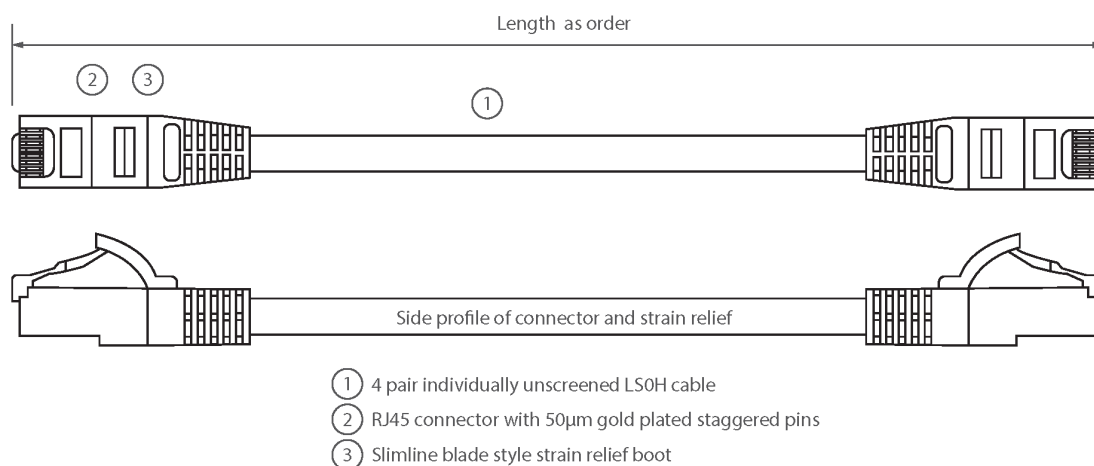

✕ Individually packaged

✕ "Stepped" RJ45 connector pins

✕ T568B wiring

✕ CIBSE TM65 Embodied Carbon: 0.522 kg CO2e

Product Overview

Excel Category 6 U/UTP patch leads are manufactured and tested to ISO 11801, EN 50173 & TIA/EIA 568 requirements for patch cord assemblies and provide optimum performance levels for structured cabling installations.

Product Specifications

Feature	Values
Cable type	U/UTP
Category	6
Length	3 m
Type of connector connection 1	RJ45 8(8)
Type of connector connection 2	RJ45 8(8)
Outer sheath colour	Black
Strain relief boot	Moulded-on
Lockable	no
Strain relief boot colour	Black
Flame retardant version	yes

Excel Cat6 Patch Lead U/UTP Unshielded LSOH Blade Booted 3 m Black

Item Code: 100-371

excel
without compromise.

Cable construction	1x4
AWG-size	24
Pin assignment	1:1

Product drawing

Standards

Applicable standard	Detail
ISO/IEC 11801-1:2017	Information technology - Generic cabling for customer premises: Part 1 General Requirements
EN 50173-1:2018	Information technology. Generic cabling systems - General requirements
ANSI/TIA 568-2.D	Balanced Twisted-Pair Telecommunications Cabling and Components Standards
IEC 61156-5:2009+AMD1:2012 CSV	Multicore and symmetrical pair/quad cables for digital communications - Part 5: Symmetrical pair/quad cables with transmission characteristics up to 1 000 MHz - Horizontal floor wiring - Sectional specification
IEC 60332-1-2:2004	Tests on electric and optical fibre cables under fire conditions. Test for vertical flame propagation for a single insulated wire or cable. Procedure for 1 kW pre-mixed flame
IEC 61034-2:2005+A1:2013	Measurement of smoke density of cables burning under defined conditions - Part 2: Test procedure and requirements