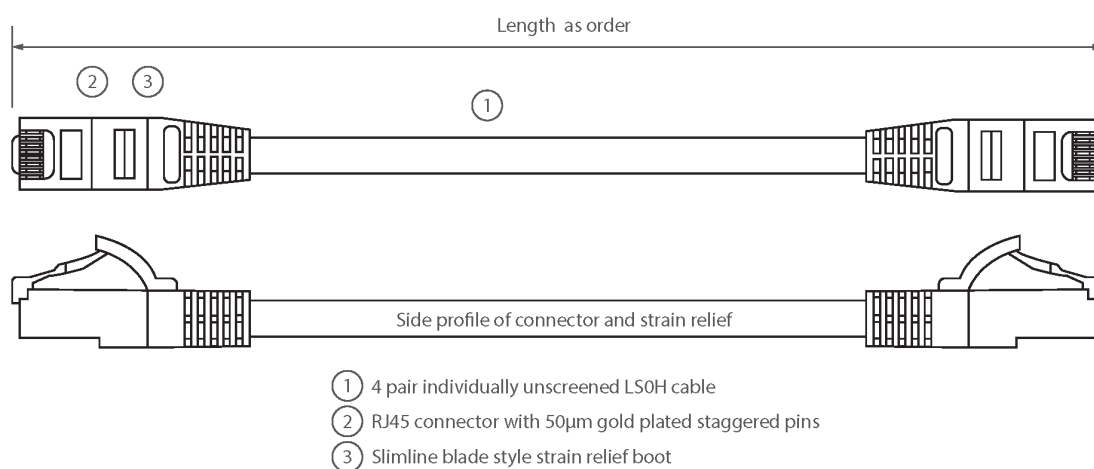

Individually packaged

"Stepped" RJ45 connector pins

T568B wiring

CIBSE TM65 Embodied Carbon: 0.522 kg CO2e

Product Overview

Excel Category 6 U/UTP patch leads are manufactured and tested to ISO 11801, EN 50173 & TIA/EIA 568 requirements for patch cord assemblies and provide optimum performance levels for structured cabling installations.

Product Specifications

Feature	Values
Cable type	U/UTP
Category	6
Length	3 m
Type of connector connection 1	RJ45 8(8)
Type of connector connection 2	RJ45 8(8)
Outer sheath colour	Black
Strain relief boot	Moulded-on
Lockable	no
Strain relief boot colour	Black

Excel Cat6 Patch Lead U/UTP Unshielded LSOH Blade Booted 3 m Black

Item Code: 100-371

Flame retardant version	yes
Cable construction	1x4
AWG-size	24
Pin assignment	1:1

Product drawing

Standards

Applicable standard	Detail
ISO/IEC 11801-1:2017	Information technology - Generic cabling for customer premises: Part 1 General Requirements
EN 50173-1:2018	Information technology. Generic cabling systems - General requirements
ANSI/TIA 568-2.D	Balanced Twisted-Pair Telecommunications Cabling and Components Standards
IEC 61156-5:2009+AMD1:2012 CSV	Multicore and symmetrical pair/quad cables for digital communications - Part 5: Symmetrical pair/quad cables with transmission characteristics up to 1 000 MHz - Horizontal floor wiring - Sectional specification
IEC 60332-1-2:2004	Tests on electric and optical fibre cables under fire conditions. Test for vertical flame propagation for a single insulated wire or cable. Procedure for 1 kW pre-mixed flame
IEC 61034-2:2005+A1:2013	Measurement of smoke density of cables burning under