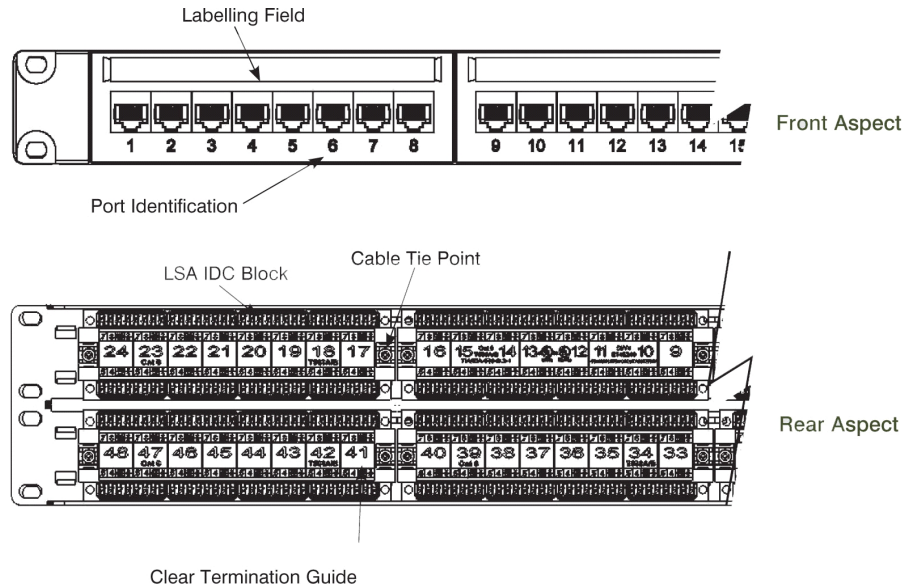

Excel Plus Cat6 24 Port Unscreened Patch Panel 1U LSA Punch Down Black

Item Code: 100-372

Product drawing

Standards

Applicable standard	Detail
ISO/IEC 11801-1:2017	Information technology - Generic cabling for customer premises: Part 1 General Requirements
IEC 61156-5:2009+AMD1:2012 CSV	Multicore and symmetrical pair/quad cables for digital communications - Part 5: Symmetrical pair/quad cables with transmission characteristics up to 1 000 MHz - Horizontal floor wiring - Sectional specification
EN 50173-1:2018	Information technology. Generic cabling systems - General requirements
EN 50173-2:2007 + A1:2010	Information technology. Generic cabling systems - Office premises
ANSI/TIA 568-2.D	Balanced Twisted-Pair Telecommunications Cabling and Components Standards
ANSI/EIA-310-E	Electronic Industries Association standard for horizontal spacing, vertical hole spacing, rack opening and front panel width
RoHS-II/-III (2011/65/EU & 2015/863): 2023	Our products, demonstrate full adherence to the regulatory stipulations of the EU Directive 2011/65/EU (RoHS-II) and its corresponding delegated directive 2015/863 (RoHS-III).
WFD: 2023	Compliant to Waste Framework Directive
SCIP: 2023	Compliant - Does Not Contain Substances of Concern In