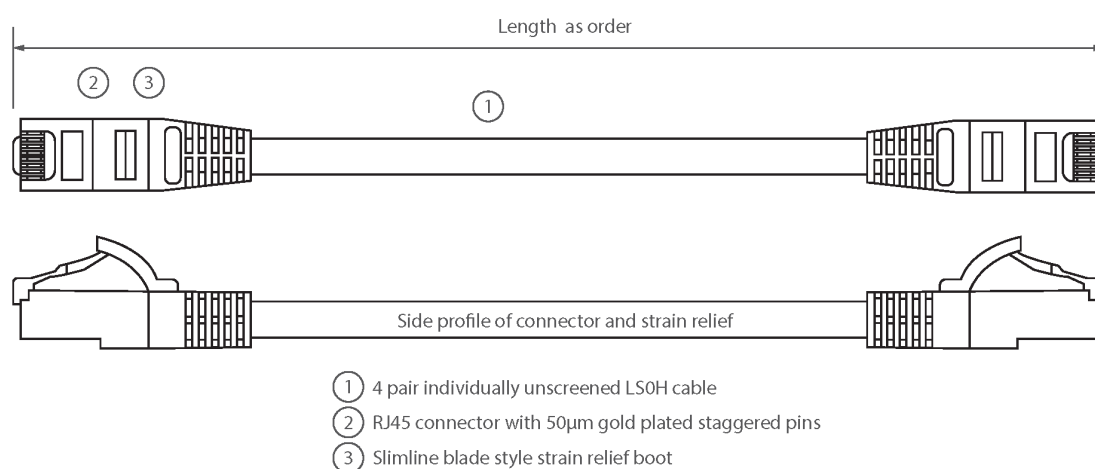

✕ Individually packaged

✕ "Stepped" RJ45 connector pins

✕ T568B wiring

✕ CIBSE TM65 Embodied Carbon: 0.203 kg CO2e

Product Overview

Excel Category 6 U/UTP patch leads are manufactured and tested to ISO 11801, EN 50173 & TIA/EIA 568 requirements for patch cord assemblies and provide optimum performance levels for structured cabling installations.

Product Specifications

Feature	Values
Cable type	U/UTP
Category	6
Length	1 m
Type of connector connection 1	RJ45 8(8)
Type of connector connection 2	RJ45 8(8)
Outer sheath colour	Violet
Strain relief boot	Moulded-on
Lockable	no
Strain relief boot colour	Violet
Flame retardant version	yes

Excel Cat6 Patch Lead U/UTP Unshielded LSOH Blade Booted 1 m Violet

Item Code: 100-387

Cable construction	1x4
AWG-size	24
Pin assignment	1:1

Product drawing

Standards

Applicable standard	Detail
ISO/IEC 11801-1:2017	Information technology - Generic cabling for customer premises: Part 1 General Requirements
EN 50173-1:2018	Information technology. Generic cabling systems - General requirements
ANSI/TIA 568-2.D	Balanced Twisted-Pair Telecommunications Cabling and Components Standards
IEC 61156-5:2009+AMD1:2012 CSV	Multicore and symmetrical pair/quad cables for digital communications - Part 5: Symmetrical pair/quad cables with transmission characteristics up to 1 000 MHz - Horizontal floor wiring - Sectional specification
IEC 60332-1-2:2004	Tests on electric and optical fibre cables under fire conditions. Test for vertical flame propagation for a single insulated wire or cable. Procedure for 1 kW pre-mixed flame
IEC 61034-2:2005+A1:2013	Measurement of smoke density of cables burning under defined conditions - Part 2: Test procedure and requirements