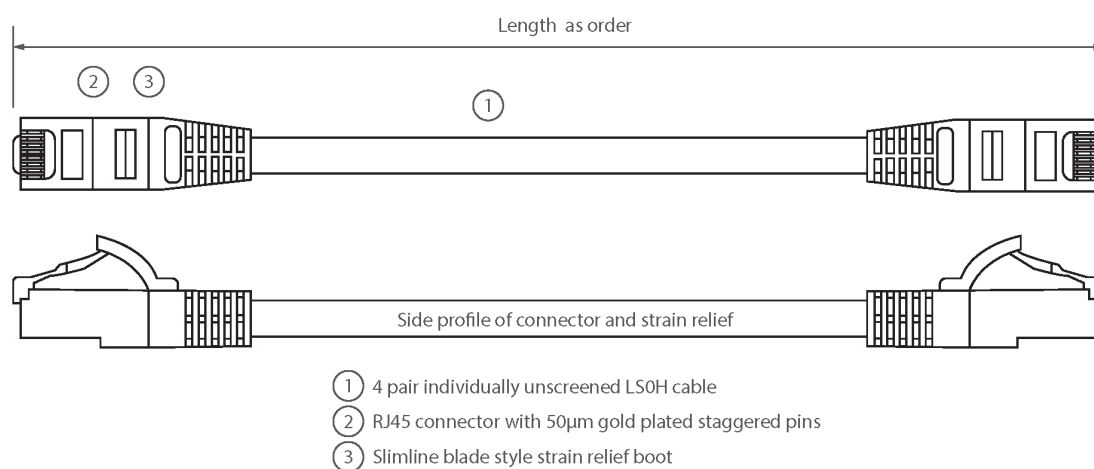

Individually packaged

"Stepped" RJ45 connector pins

T568B wiring

CIBSE TM65 Embodied Carbon: 0.363 kg CO2e

Product Overview

Excel Category 6 U/UTP patch leads are manufactured and tested to ISO 11801, EN 50173 & TIA/EIA 568 requirements for patch cord assemblies and provide optimum performance levels for structured cabling installations.

Product Specifications

Feature	Values
Cable type	U/UTP
Category	6
Length	2 m
Type of connector connection 1	RJ45 8(8)
Type of connector connection 2	RJ45 8(8)
Outer sheath colour	Violet
Strain relief boot	Moulded-on
Lockable	no
Strain relief boot colour	Violet

Excel Cat6 Patch Lead U/UTP Unshielded LSOH Blade Booted 2 m Violet

Item Code: 100-388

excel
without compromise.

Flame retardant version	yes
Cable construction	1x4
AWG-size	24
Pin assignment	1:1

Product drawing