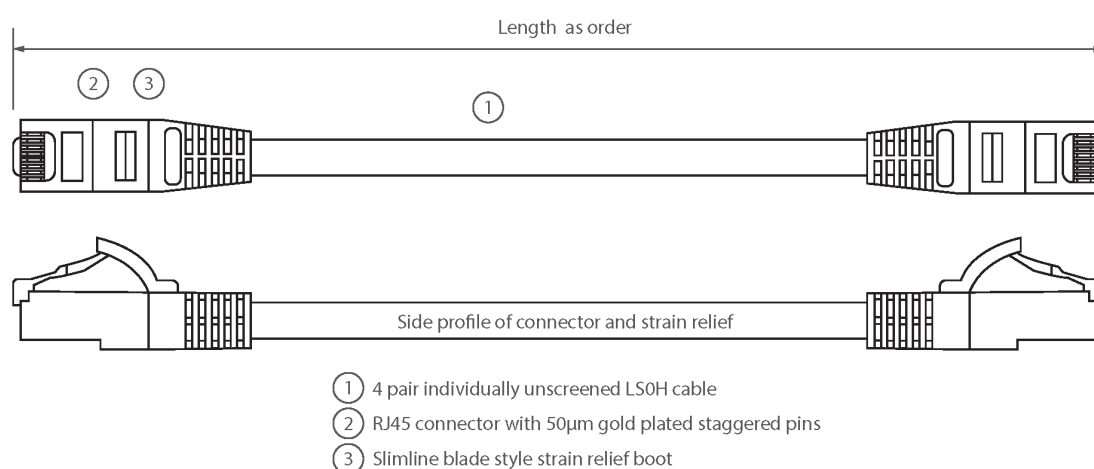

Individually packaged

"Stepped" RJ45 connector pins

T568B wiring

CIBSE TM65 Embodied Carbon: 0.522 kg CO2e

Product Overview

Excel Category 6 U/UTP patch leads are manufactured and tested to ISO 11801, EN 50173 & TIA/EIA 568 requirements for patch cord assemblies and provide optimum performance levels for structured cabling installations.

Product Specifications

Feature	Values
Cable type	U/UTP
Category	6
Length	3 m
Type of connector connection 1	RJ45 8(8)
Type of connector connection 2	RJ45 8(8)
Outer sheath colour	Violet
Strain relief boot	Moulded-on
Lockable	no
Strain relief boot colour	Violet

Excel Cat6 Patch Lead U/UTP Unshielded LSOH Blade Booted 3 m Violet

Item Code: 100-389

excel
without compromise.

Flame retardant version	yes
Cable construction	1x4
AWG-size	24
Pin assignment	1:1

Product drawing