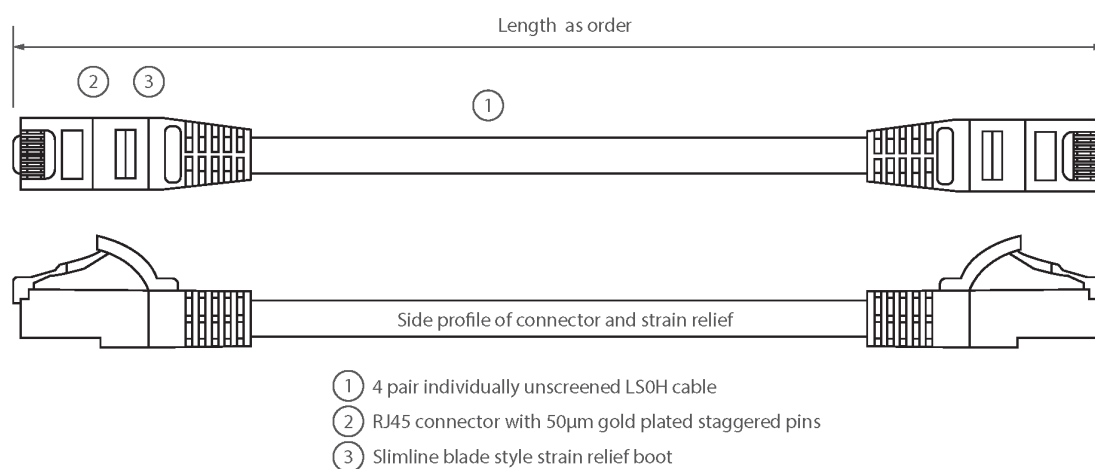

Individually packaged

"Stepped" RJ45 connector pins

T568B wiring

CIBSE TM65 Embodied Carbon: 1.643 kg CO2e

Product Overview

Excel Category 6 U/UTP patch leads are manufactured and tested to ISO 11801, EN 50173 & TIA/EIA 568 requirements for patch cord assemblies and provide optimum performance levels for structured cabling installations.

Product Specifications

Feature	Values
Cable type	U/UTP
Category	6
Length	10 m
Type of connector connection 1	RJ45 8(8)
Type of connector connection 2	RJ45 8(8)
Outer sheath colour	Violet
Strain relief boot	Moulded-on
Lockable	no
Strain relief boot colour	Violet

Excel Cat6 Patch Lead U/UTP Unshielded LSOH Blade Booted 10 m Violet

Item Code: 100-390

excel
without compromise.

Flame retardant version	yes
Cable construction	1x4
AWG-size	24
Pin assignment	1:1

Product drawing