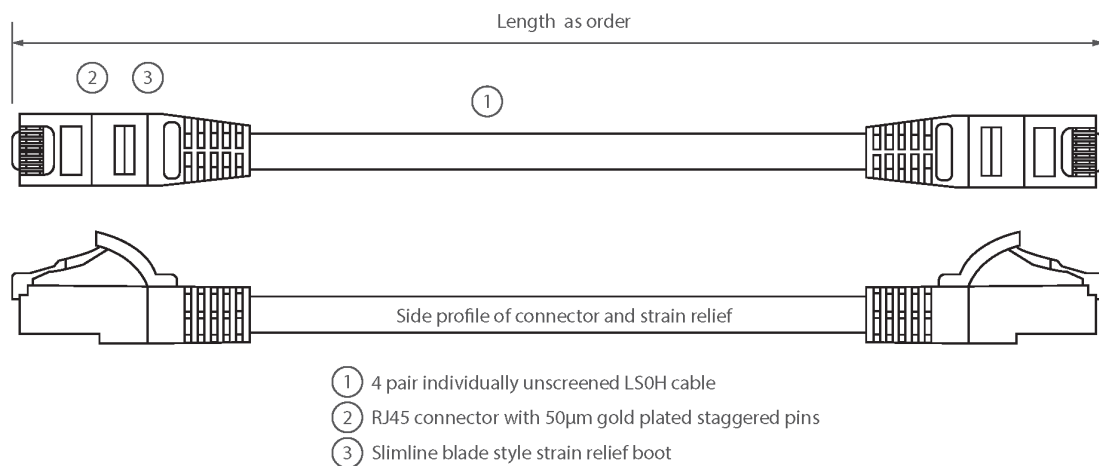

Product Overview

Excel Category 6 U/UTP patch leads are manufactured and tested to ISO 11801, EN 50173 & TIA/EIA 568 requirements for patch cord assemblies and provide optimum performance levels for structured cabling installations.

Product Specifications

Feature	Values
---------	--------

Excel Cat6 Patch Lead U/UTP Unshielded LSOH Blade Booted 5 m Violet

Part Code: 100-392

sales@excel-networking.com
excel-networking.com

Cable type	U/UTP
Category	6
Length	5 m
Type of connector connection 1	RJ45 8(8)
Type of connector connection 2	RJ45 8(8)
Outer sheath colour	Violet
Strain relief boot	Moulded-on
Lockable	no
Strain relief boot colour	Violet
Flame retardant version	yes
Cable construction	1x4
AWG-size	24
Pin assignment	1:1

Excel Cat6 Patch Lead U/UTP Unshielded LSOH Blade Booted 5 m Violet

Part Code: 100-392

sales@excel-networking.com
excel-networking.com

Product drawing

Standards

Applicable standard	Detail
ISO/IEC 11801-1:2017	Information technology - Generic cabling for customer premises: Part 1 General Requirements
EN 50173-1:2018	Information technology. Generic cabling systems - General requirements
ANSI/TIA 568-2.D	Balanced Twisted-Pair Telecommunications Cabling and Components Standards
IEC 61156-5:2009+AMD1:2012 CSV	Multicore and symmetrical pair/quad cables for digital communications - Part 5: Symmetrical pair/quad cables with transmission characteristics up to 1 000 MHz - Horizontal floor wiring - Sectional specification
IEC 60332-1-2:2004	Tests on electric and optical fibre cables under fire conditions. Test for vertical flame propagation for a single insulated wire or cable. Procedure for 1 kW pre-mixed flame
IEC 61034-2:2005+A1:2013	Measurement of smoke density of cables burning under