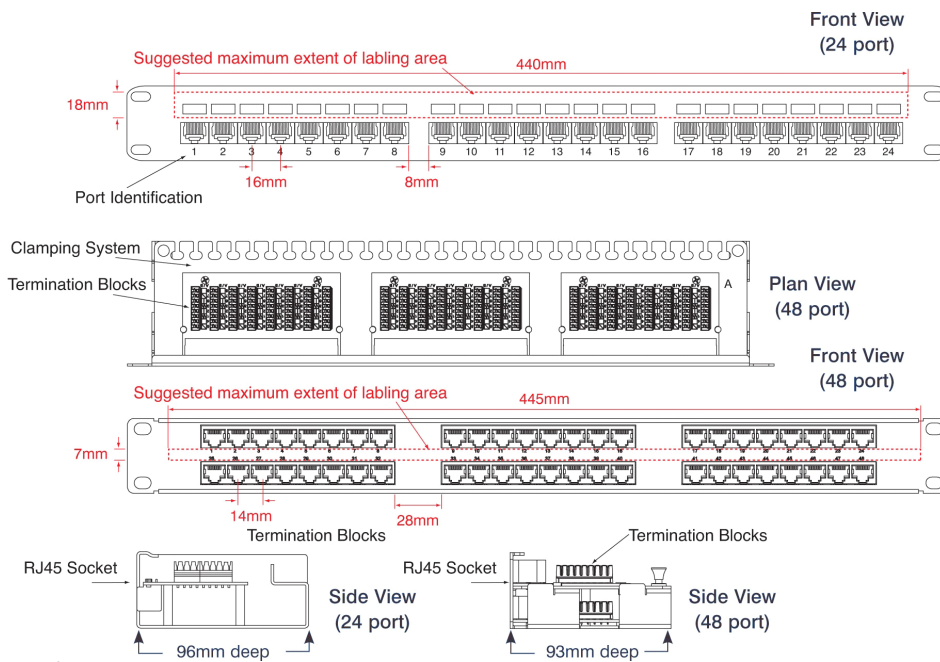

Excel Cat6 48 Port Unscreened Patch Panel 1U LSA Punch Down Right Angled Black

Part Code: 100-394

sales@excel-networking.com
excel-networking.com

Operating Temperature Range	-10° to 60°C
Storage Temperature Range	-40° to 68°C
Relative Humidity	10% to 90%
Panel material	SPCC
Jack housing material	PBT, 30% glass fiber filled
IDC material	Phosphor bronze, tin over nickel undercoat

Product drawing