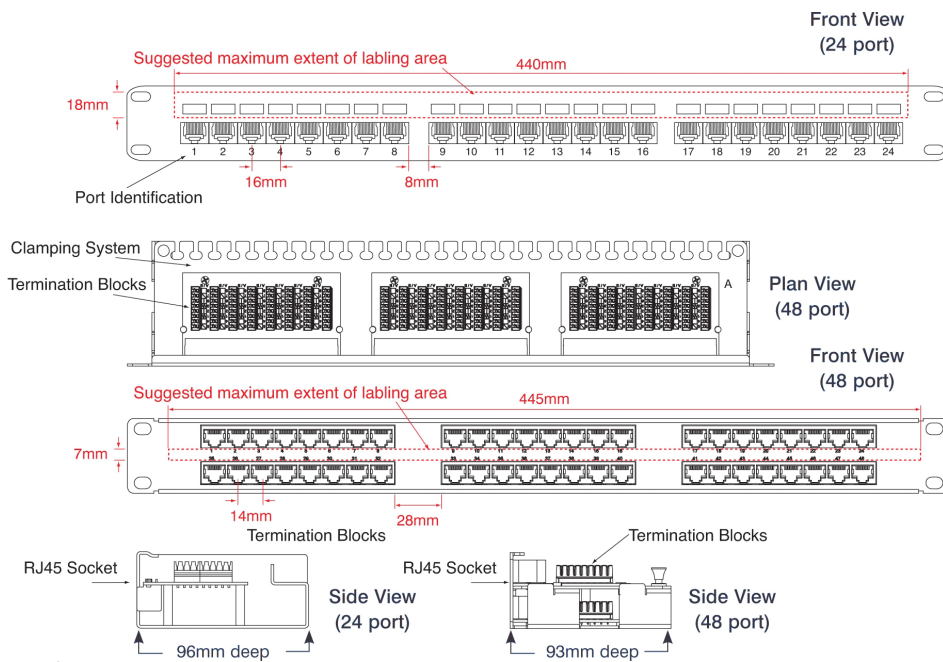

Excel Cat6 48 Port Unscreened Patch Panel 1U LSA Punch Down Right Angled Black

Part Code: 100-394

sales@excel-networking.com
excel-networking.com

Operating Temperature Range	-10° to 60°C
Storage Temperature Range	-40° to 68°C
Relative Humidity	10% to 90%
Panel material	SPCC
Jack housing material	PBT, 30% glass fiber filled
IDC material	Phosphor bronze, tin over nickel undercoat

Product drawing