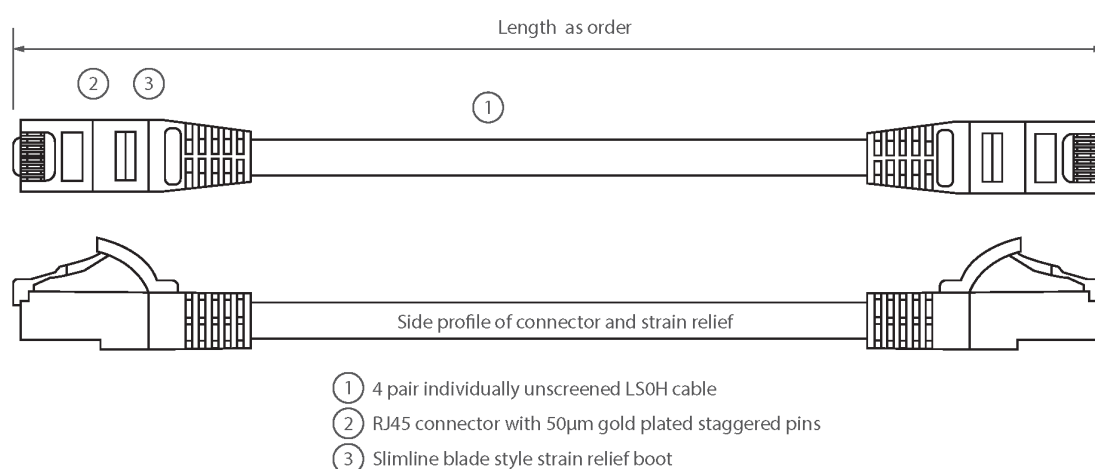

Individually packaged

"Stepped" RJ45 connector pins

T568B wiring

CIBSE TM65 Embodied Carbon: 1.163 kg CO2e

Product Overview

Excel Category 6 U/UTP patch leads are manufactured and tested to ISO 11801, EN 50173 & TIA/EIA 568 requirements for patch cord assemblies and provide optimum performance levels for structured cabling installations.

Product Specifications

Feature	Values
Cable type	U/UTP
Category	6
Length	7 m
Type of connector connection 1	RJ45 8(8)
Type of connector connection 2	RJ45 8(8)
Outer sheath colour	Black
Strain relief boot	Moulded-on
Lockable	no
Strain relief boot colour	Black

Excel Cat6 Patch Lead U/UTP Unshielded LSOH Blade Booted 7 m Black

Item Code: 100-400

excel
without compromise.

Flame retardant version	yes
Cable construction	1x4
AWG-size	24
Pin assignment	1:1

Product drawing