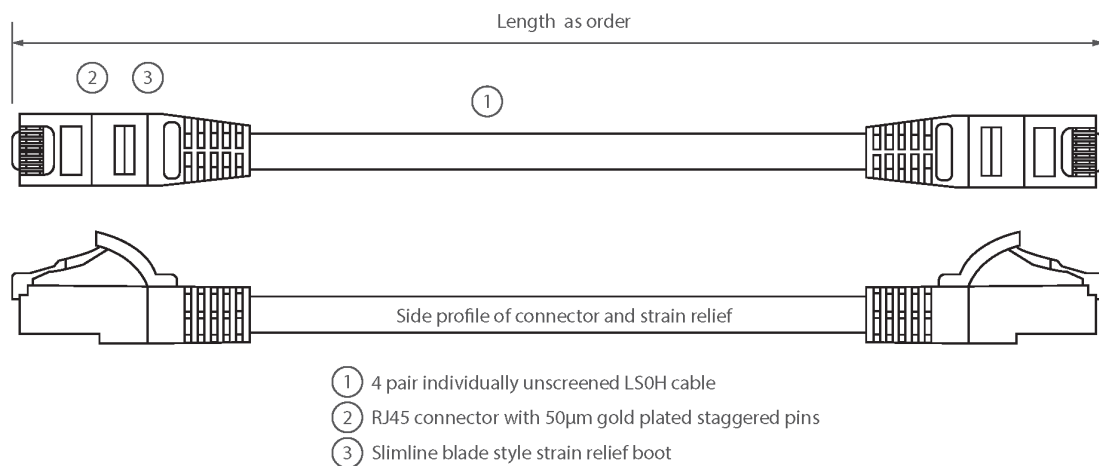

Product Overview

Excel Category 6 U/UTP patch leads are manufactured and tested to ISO 11801, EN 50173 & TIA/EIA 568 requirements for patch cord assemblies and provide optimum performance levels for structured cabling installations.

Product Specifications

Feature	Values
---------	--------

Excel Cat6 Patch Lead U/UTP Unshielded LSOH Blade Booted 7 m Black

Part Code: 100-400

sales@excel-networking.com
excel-networking.com

Cable type	U/UTP
Category	6
Length	7 m
Type of connector connection 1	RJ45 8(8)
Type of connector connection 2	RJ45 8(8)
Outer sheath colour	Black
Strain relief boot	Moulded-on
Lockable	no
Strain relief boot colour	Black
Flame retardant version	yes
Cable construction	1x4
AWG-size	24
Pin assignment	1:1

Excel Cat6 Patch Lead U/UTP Unshielded LSOH Blade Booted 7 m Black

Part Code: 100-400

sales@excel-networking.com
excel-networking.com

Product drawing

Standards

Applicable standard	Detail
ISO/IEC 11801-1:2017	Information technology - Generic cabling for customer premises: Part 1 General Requirements
EN 50173-1:2018	Information technology. Generic cabling systems - General requirements
ANSI/TIA 568-2.D	Balanced Twisted-Pair Telecommunications Cabling and Components Standards
IEC 61156-5:2009+AMD1:2012 CSV	Multicore and symmetrical pair/quad cables for digital communications - Part 5: Symmetrical pair/quad cables with transmission characteristics up to 1 000 MHz - Horizontal floor wiring - Sectional specification
IEC 60332-1-2:2004	Tests on electric and optical fibre cables under fire conditions. Test for vertical flame propagation for a single insulated wire or cable. Procedure for 1 kW pre-mixed flame
IEC 61034-2:2005+A1:2013	Measurement of smoke density of cables burning under