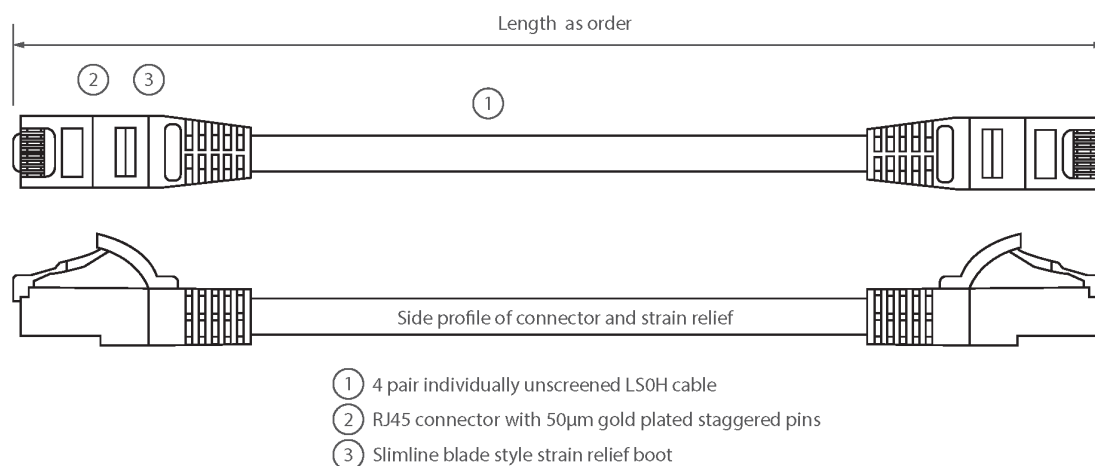

✕ Individually packaged

✕ "Stepped" RJ45 connector pins

✕ T568B wiring

✕ CIBSE TM65 Embodied Carbon: 1.163 kg CO2e

Product Overview

Excel Category 6 U/UTP patch leads are manufactured and tested to ISO 11801, EN 50173 & TIA/EIA 568 requirements for patch cord assemblies and provide optimum performance levels for structured cabling installations.

Product Specifications

Feature	Values
Cable type	U/UTP
Category	6
Length	7 m
Type of connector connection 1	RJ45 8(8)
Type of connector connection 2	RJ45 8(8)
Outer sheath colour	Orange
Strain relief boot	Moulded-on
Lockable	no
Strain relief boot colour	Orange
Flame retardant version	yes

Excel Cat6 Patch Lead U/UTP Unshielded LSOH Blade Booted 7 m Orange

Item Code: 100-402

excel
without compromise.

Cable construction	1x4
AWG-size	24
Pin assignment	1:1

Product drawing

Standards

Applicable standard	Detail
ISO/IEC 11801-1:2017	Information technology - Generic cabling for customer premises: Part 1 General Requirements
EN 50173-1:2018	Information technology. Generic cabling systems - General requirements
ANSI/TIA 568-2.D	Balanced Twisted-Pair Telecommunications Cabling and Components Standards
IEC 61156-5:2009+AMD1:2012 CSV	Multicore and symmetrical pair/quad cables for digital communications - Part 5: Symmetrical pair/quad cables with transmission characteristics up to 1 000 MHz - Horizontal floor wiring - Sectional specification
IEC 60332-1-2:2004	Tests on electric and optical fibre cables under fire conditions. Test for vertical flame propagation for a single insulated wire or cable. Procedure for 1 kW pre-mixed flame
IEC 61034-2:2005+A1:2013	Measurement of smoke density of cables burning under defined conditions - Part 2: Test procedure and requirements