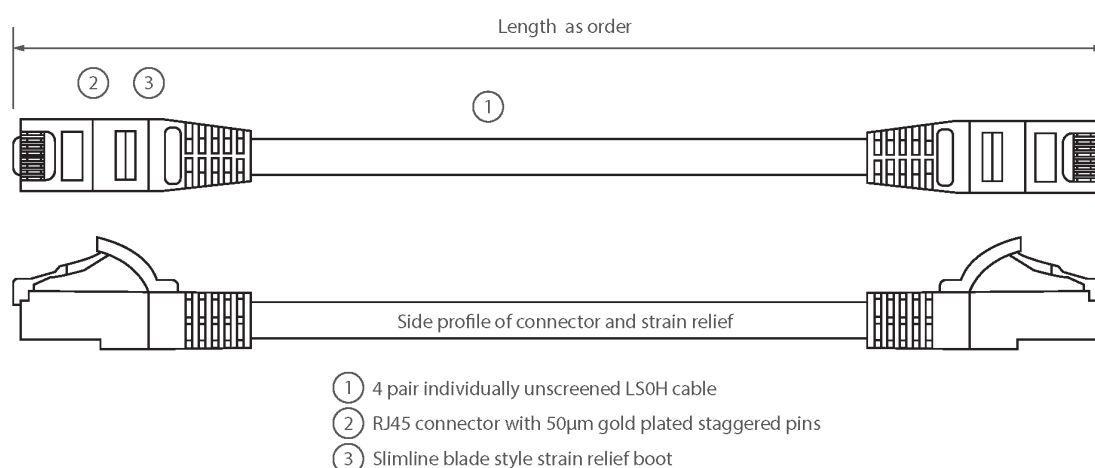

✕ Blade style "slimline" moulded strain relief boot with clip protector

✕ LSOH outer sheath

Product Overview

Excel Category 6 U/UTP patch leads are manufactured and tested to ISO 11801, EN 50173 & TIA/EIA 568 requirements for patch cord assemblies and provide optimum performance levels for structured cabling installations.

Product Specifications

Feature	Values
Cable type	U/UTP
Category	6
Length	0.3 m
Type of connector connection 1	RJ45 8(8)
Type of connector connection 2	RJ45 8(8)
Outer sheath colour	Grey
Strain relief boot	Moulded-on
Lockable	no
Strain relief boot colour	Grey
Flame retardant version	yes
Halogen free	yes
Cable construction	1x4

Excel Cat6 Patch Lead U/UTP Unshielded LSOH Blade Booted 0.3m Grey

Item Code: 100-403

excel
without compromise.

AWG-size	24
Pin assignment	1:1

Product drawing

Standards

Applicable standard	Detail
ISO/IEC 11801-1:2017	Information technology - Generic cabling for customer premises: Part 1 General Requirements
EN 50173-1:2018	Information technology. Generic cabling systems - General requirements
ANSI/TIA 568-2.D	Balanced Twisted-Pair Telecommunications Cabling and Components Standards
IEC 61156-5:2009+AMD1:2012 CSV	Multicore and symmetrical pair/quad cables for digital communications - Part 5: Symmetrical pair/quad cables with transmission characteristics up to 1 000 MHz - Horizontal floor wiring - Sectional specification
IEC 60332-1-2:2004	Tests on electric and optical fibre cables under fire conditions. Test for vertical flame propagation for a single insulated wire or cable. Procedure for 1 kW pre-mixed flame
IEC 61034-2:2005+A1:2013	Measurement of smoke density of cables burning under defined conditions - Part 2: Test procedure and requirements
RoHS	Compliant to the Restriction of Hazardous Substances