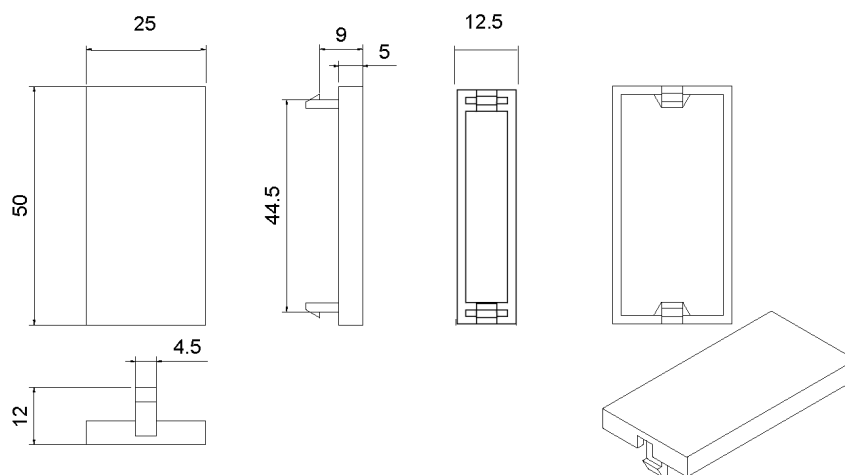

Excel Third Width (16.6 mm) Blank for 3 into 1 Assemblies White

Item Code: 100-407

excel
without compromise.

Product drawing

Standards

Applicable standard	Detail
BSEN 60670-1:2005 + A1:2013	Boxes and enclosures for electrical accessories for household and similar fixed electrical installations general requirements
BSEN 61340-5-1:2007	Protection of electronic devices from electrostatic phenomena. General requirements apply to activities that: manufacture, process, assemble, install, package, label, service, test, inspect, transport or otherwise handle electrical or electronic parts, assemblies and equipment susceptible to damage by electrostatic discharges greater than or equal to 100 V human body model (HBM).
BSEN 60529:1992+A2:2013	Degrees of Protection provided by Enclosures (IP CODE)
RoHS-II/-III (2011/65/EU & 2015/863): 2023	Our products, demonstrate full adherence to the regulatory stipulations of the EU Directive 2011/65/EU (RoHS-II) and its corresponding delegated directive 2015/863 (RoHS-III).
WFD: 2023	Compliant to Waste Framework Directive
SCIP: 2023	Compliant - Does Not Contain Substances of Concern In articles as such or in complex objects (Products)
POPs (EU) No 2019/1021	EU Regulation for the restriction of Persistent Organic Pollutants.