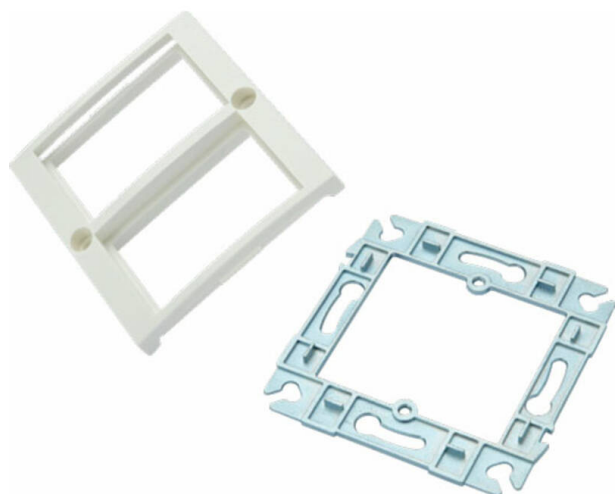

# Excel 2 Port LJ6C Collar & Reversible Mounting Frame

Item Code: 100-410

**excel**  
without compromise.

✕ Accepts two 6c shutters

✕ Label field and lens

✕ 25 Year system warranty

## Product Overview

The Excel 2 Port 6c Collar comes complete with attachment screws for the supplied die-cast metal mounting frame.

The collar accepts two 6c sized shutters or modules. This is specifically suited to be used with the Excel 6c Keystone Shutter (100-018) and the Excel Angled 6c Shutter (100-022).

## Product Specifications

Feature	Values
Number of units	2
Flush-mounted installation	yes
Material	Plastic
Colour	White
RAL-number (akin)	9016
Type of fastening	Screw mounting
Aperture width	22 mm
Aperture height	37 mm

## Part Number Table

Part Number	Description
100-410	Excel 2 Port LJ6C Collar & Reversible Mounting Frame

Excel is a world class premium performing end to end infrastructure solution designed, Manufactured, supported and delivered without compromise.