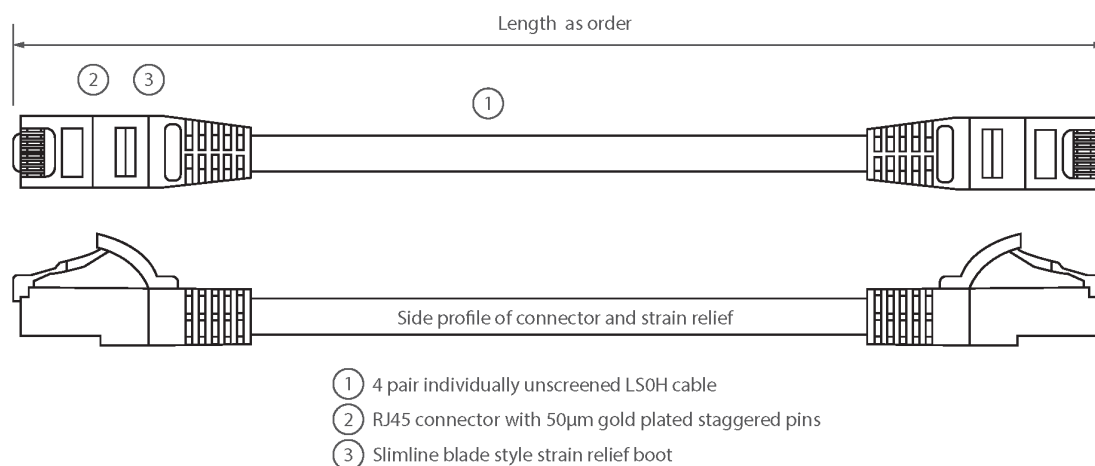

✕ Individually packaged

✕ "Stepped" RJ45 connector pins

✕ T568B wiring

✕ CIBSE TM65 Embodied Carbon: 1.643 kg CO2e

Product Overview

Excel Category 6 U/UTP patch leads are manufactured and tested to ISO 11801, EN 50173 & TIA/EIA 568 requirements for patch cord assemblies and provide optimum performance levels for structured cabling installations.

Product Specifications

Feature	Values
Cable type	U/UTP
Category	6
Length	10 m
Type of connector connection 1	RJ45 8(8)
Type of connector connection 2	RJ45 8(8)
Outer sheath colour	Orange
Strain relief boot	Moulded-on
Lockable	no
Strain relief boot colour	Orange
Flame retardant version	yes

Excel Cat6 Patch Lead U/UTP Unshielded LSOH Blade Booted 10 m Orange

Item Code: 100-412

Cable construction	1x4
AWG-size	24
Pin assignment	1:1

Product drawing

Standards

Applicable standard	Detail
ISO/IEC 11801-1:2017	Information technology - Generic cabling for customer premises: Part 1 General Requirements
EN 50173-1:2018	Information technology. Generic cabling systems - General requirements
ANSI/TIA 568-2.D	Balanced Twisted-Pair Telecommunications Cabling and Components Standards
IEC 61156-5:2009+AMD1:2012 CSV	Multicore and symmetrical pair/quad cables for digital communications - Part 5: Symmetrical pair/quad cables with transmission characteristics up to 1 000 MHz - Horizontal floor wiring - Sectional specification
IEC 60332-1-2:2004	Tests on electric and optical fibre cables under fire conditions. Test for vertical flame propagation for a single insulated wire or cable. Procedure for 1 kW pre-mixed flame
IEC 61034-2:2005+A1:2013	Measurement of smoke density of cables burning under defined conditions - Part 2: Test procedure and requirements