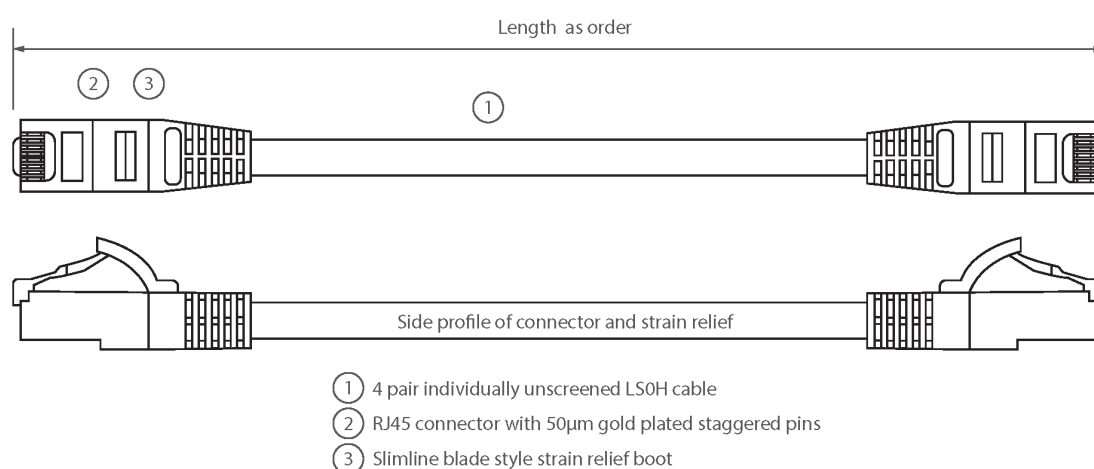

## Product Overview

Excel Category 6 U/UTP patch leads are manufactured and tested to ISO 11801, EN 50173 & TIA/EIA 568 requirements for patch cord assemblies and provide optimum performance levels for structured cabling installations.

## Product Specifications

Feature	Values
Cable type	U/UTP
Category	6
Length	7 m
Type of connector connection 1	RJ45 8(8)
Type of connector connection 2	RJ45 8(8)
Outer sheath colour	Grey
Strain relief boot	Moulded-on
Lockable	no
Strain relief boot colour	Grey

# Excel Cat6 Patch Lead U/UTP Unshielded LSOH Blade Booted 7 m Grey

Item Code: 100-414

**excel**  
without compromise.

Flame retardant version	yes
Cable construction	1x4
AWG-size	24
Pin assignment	1:1

## Product drawing