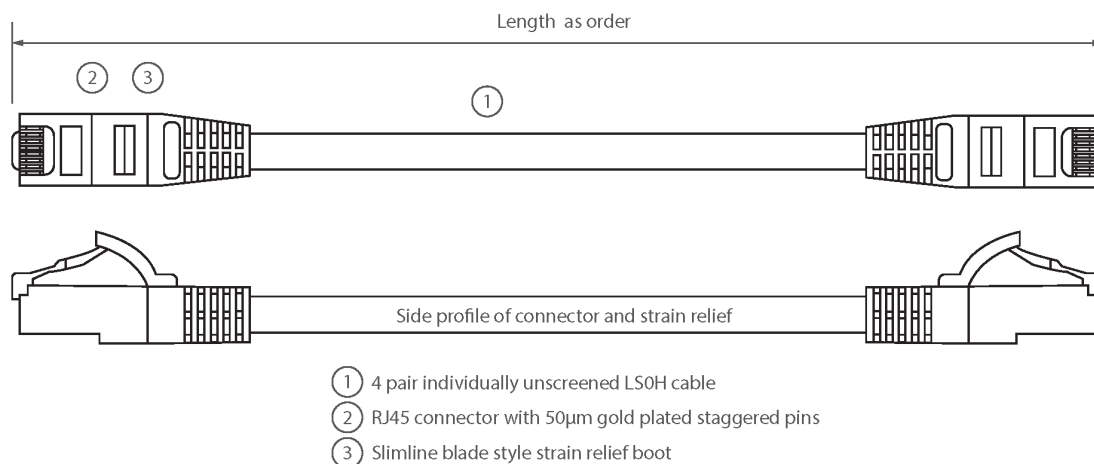

## Product Overview

Excel Category 6 U/UTP patch leads are manufactured and tested to ISO 11801, EN 50173 & TIA/EIA 568 requirements for patch cord assemblies and provide optimum performance levels for structured cabling installations.

## Product Specifications

Feature	Values
Cable type	U/UTP
Category	6
Length	7 m
Type of connector connection 1	RJ45 8(8)
Type of connector connection 2	RJ45 8(8)
Outer sheath colour	Grey
Strain relief boot	Moulded-on
Lockable	no
Strain relief boot colour	Grey
Flame retardant version	yes

# Excel Cat6 Patch Lead U/UTP Unshielded LSOH Blade Booted 7 m Grey

Item Code: 100-414

**excel**  
without compromise.

Cable construction	1x4
AWG-size	24
Pin assignment	1:1

## Product drawing