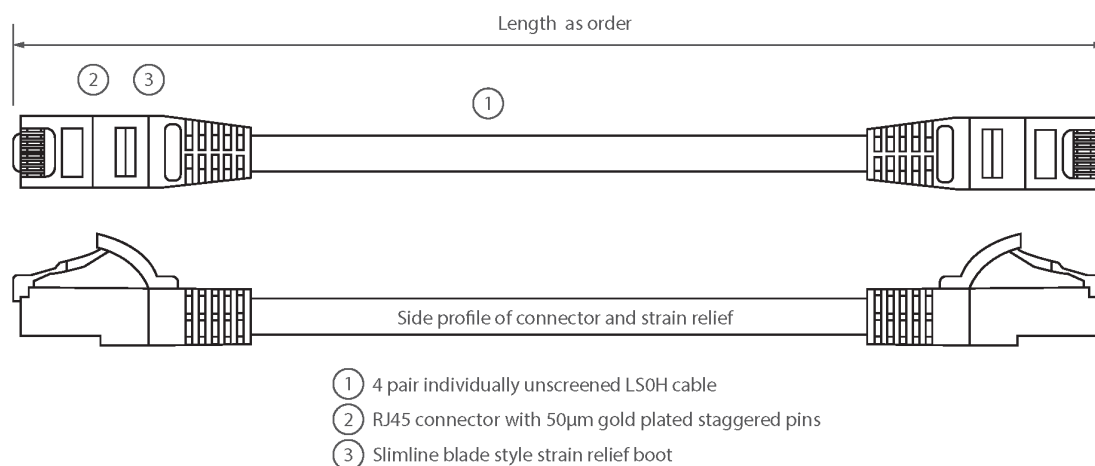

✘ Individually packaged

✘ "Stepped" RJ45 connector pins

✘ T568B wiring

✘ CIBSE TM65 Embodied Carbon: 1.163 kg CO2e

Product Overview

Excel Category 6 U/UTP patch leads are manufactured and tested to ISO 11801, EN 50173 & TIA/EIA 568 requirements for patch cord assemblies and provide optimum performance levels for structured cabling installations.

Product Specifications

Feature	Values
Cable type	U/UTP
Category	6
Length	7 m
Type of connector connection 1	RJ45 8(8)
Type of connector connection 2	RJ45 8(8)
Outer sheath colour	Grey
Strain relief boot	Moulded-on
Lockable	no
Strain relief boot colour	Grey
Flame retardant version	yes

Excel Cat6 Patch Lead U/UTP Unshielded LSOH Blade Booted 7 m Grey

Item Code: 100-414

Cable construction	1x4
AWG-size	24
Pin assignment	1:1

Product drawing

Standards

Applicable standard	Detail
ISO/IEC 11801-1:2017	Information technology - Generic cabling for customer premises: Part 1 General Requirements
EN 50173-1:2018	Information technology. Generic cabling systems - General requirements
ANSI/TIA 568-2.D	Balanced Twisted-Pair Telecommunications Cabling and Components Standards
IEC 61156-5:2009+AMD1:2012 CSV	Multicore and symmetrical pair/quad cables for digital communications - Part 5: Symmetrical pair/quad cables with transmission characteristics up to 1 000 MHz - Horizontal floor wiring - Sectional specification
IEC 60332-1-2:2004	Tests on electric and optical fibre cables under fire conditions. Test for vertical flame propagation for a single insulated wire or cable. Procedure for 1 kW pre-mixed flame
IEC 61034-2:2005+A1:2013	Measurement of smoke density of cables burning under defined conditions - Part 2: Test procedure and requirements