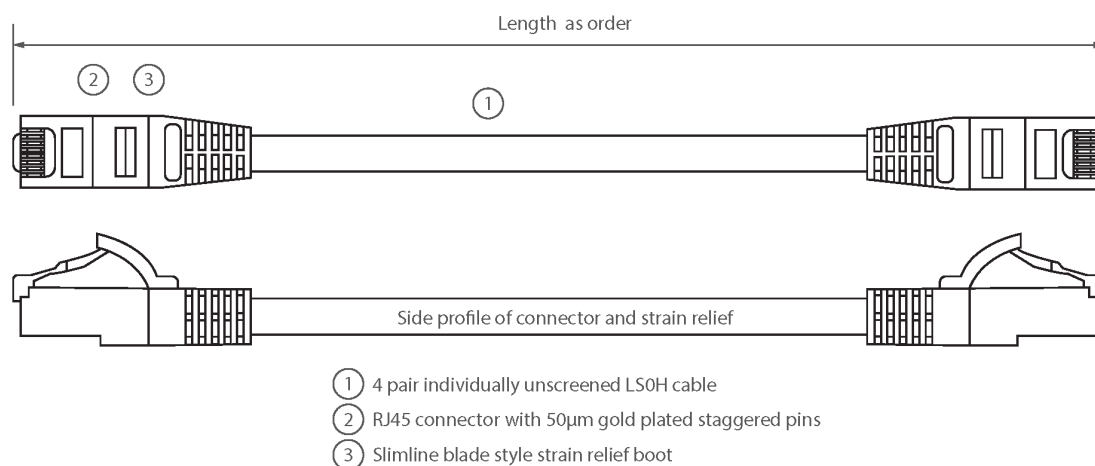

✘ Individually packaged

✘ "Stepped" RJ45 connector pins

✘ T568B wiring

✘ CIBSE TM65 Embodied Carbon: 1.163 kg CO2e

Product Overview

Excel Category 6 U/UTP patch leads are manufactured and tested to ISO 11801, EN 50173 & TIA/EIA 568 requirements for patch cord assemblies and provide optimum performance levels for structured cabling installations.

Product Specifications

Feature	Values
Cable type	U/UTP
Category	6
Length	7 m
Type of connector connection 1	RJ45 8(8)
Type of connector connection 2	RJ45 8(8)
Outer sheath colour	Grey
Strain relief boot	Moulded-on
Lockable	no
Strain relief boot colour	Grey
Flame retardant version	yes

Excel Cat6 Patch Lead U/UTP Unshielded LSOH Blade Booted 7 m Grey

Item Code: 100-414

excel
without compromise.

Cable construction	1x4
AWG-size	24
Pin assignment	1:1

Product drawing

Standards

Applicable standard	Detail
ISO/IEC 11801-1:2017	Information technology - Generic cabling for customer premises: Part 1 General Requirements
EN 50173-1:2018	Information technology. Generic cabling systems - General requirements
ANSI/TIA 568-2.D	Balanced Twisted-Pair Telecommunications Cabling and Components Standards
IEC 61156-5:2009+AMD1:2012 CSV	Multicore and symmetrical pair/quad cables for digital communications - Part 5: Symmetrical pair/quad cables with transmission characteristics up to 1 000 MHz - Horizontal floor wiring - Sectional specification
IEC 60332-1-2:2004	Tests on electric and optical fibre cables under fire conditions. Test for vertical flame propagation for a single insulated wire or cable. Procedure for 1 kW pre-mixed flame
IEC 61034-2:2005+A1:2013	Measurement of smoke density of cables burning under defined conditions - Part 2: Test procedure and requirements